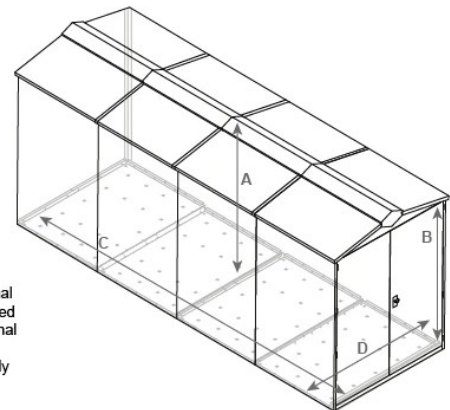

SafeStore Clydesdale Jumbo Secure Storage Unit

- * Size: 1524mm (5ft) wide x 4422mm (14ft 6in) deep
- * Colours available: Green, Dark Grey or Ivory
- * Accessories available: timber floor kit, shelf, hooks, tool rail, universal ramp, single and double bike stands, heavy duty ladder and tool rack, adjustable hanging bike rack, LED sensor lights (240mm or 600mm)

External Dimensions

Internal Dimensions

- A. Internal Height (to apex):**
1980mm (6ft 6")
- B. Internal Height (to eaves):**
1820mm (5ft 11")
- C. Internal Depth:**
4314mm (14ft 1")
- D. Internal Width:**
1460mm (4ft 9")

*Please note, if the optional wooden subfloor is selected with this product the internal height measurement will decrease by approximately 50mm

- * 10 year warranty
- * 2 Keys and 5 point locking system
- * Made from thick galvanised steel
- * 413kg in weight (65 stone)
- * Designed and made in the UK
- * Reinforced hinges, panels, doors and handle lock system
- * Welded hinges