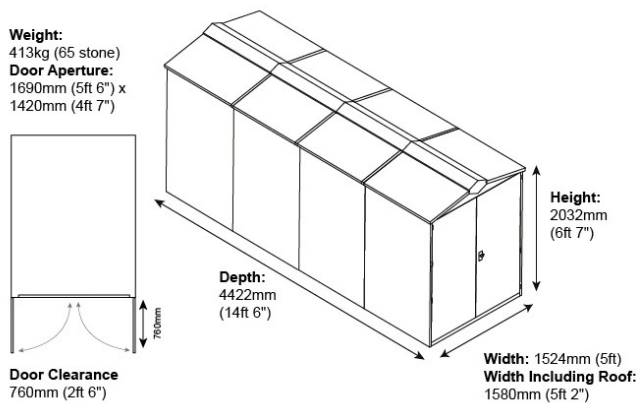

SafeStore Clydesdale Jumbo Secure Storage Unit

- * Size: 1524mm (5ft) wide x 4422mm (14ft 6in) deep
- * Colours available: Green, Dark Grey or Ivory
- * Accessories available: timber floor kit, shelf, hooks, tool rail, universal ramp, single and double bike stands, heavy duty ladder and tool rack, adjustable hanging bike rack, LED sensor lights (240mm or 600mm)

External Dimensions

Internal Dimensions

- A. Internal Height (to apex):**
1980mm (6ft 6")
- B. Internal Height (to eaves):**
1820mm (5ft 11")
- C. Internal Depth:**
4314mm (14ft 1")
- D. Internal Width:**
1460mm (4ft 9")

*Please note, if the optional wooden subfloor is selected with this product the internal height measurement will decrease by approximately 50mm

- * 10 year warranty
- * 2 Keys and 5 point locking system
- * Made from thick galvanised steel
- * 413kg in weight (65 stone)
- * Designed and made in the UK
- * Reinforced hinges, panels, doors and handle lock system
- * Welded hinges