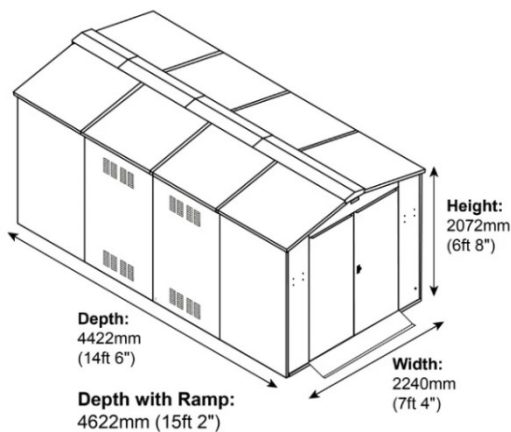

## SafeStore Deepdale Jumbo Secure Storage Unit

- \* Size: 2240mm (7ft 4in) wide x 4422mm (14ft 6in) deep \* Colours available: Green, Dark Grey or Ivory
- \* Standard accessories: timber floor, universal ramp, shelves and hooks/hook rail.
- \* Additional accessories available: tool rail, hanging bike racks and single and double bike stands, heavy duty ladder and tool rack, LED sensor lights (240mm or 600mm)

### External Dimensions

**Weight:**  
539kg (85 stone)  
**Door Aperture:**  
1690mm (5ft 6") x  
1420mm (4ft 7")

**Door Clearance**  
760mm (2ft 6")

### Internal Dimensions

**A. Internal Height (to apex):**  
1980mm (6ft 6")  
**B. Internal Height (to eaves):**  
1820mm (5ft 11")  
**C. Internal Depth:**  
4314mm (14ft 1")  
**D. Internal Width:**  
2140mm (7ft 0")