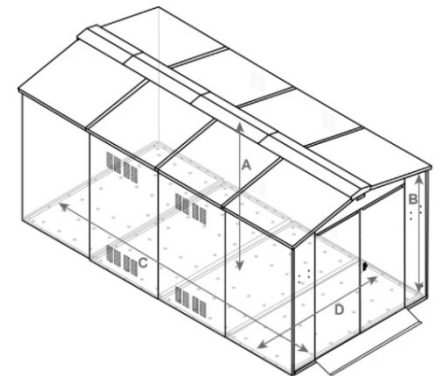

## SafeStore Deepdale Jumbo Secure Storage Unit

- \* Size: 2240mm (7ft 4in) wide x 4422mm (14ft 6in) deep \* Colours available: Green, Dark Grey or Ivory
- \* Standard accessories: timber floor, universal ramp, shelves and hooks/hook rail.
- \* Additional accessories available: tool rail, hanging bike racks and single and double bike stands, heavy duty ladder and tool rack, LED sensor lights (240mm or 600mm)

### External Dimensions

**Weight:**  
539kg (85 stone)  
**Door Aperture:**  
1690mm (5ft 6") x  
1420mm (4ft 7")

**Door Clearance**  
760mm (2ft 6")

### Internal Dimensions

**A. Internal Height (to apex):**  
1980mm (6ft 6")  
**B. Internal Height (to eaves):**  
1820mm (5ft 11")  
**C. Internal Depth:**  
4314mm (14ft 1")  
**D. Internal Width:**  
2140mm (7ft 0")