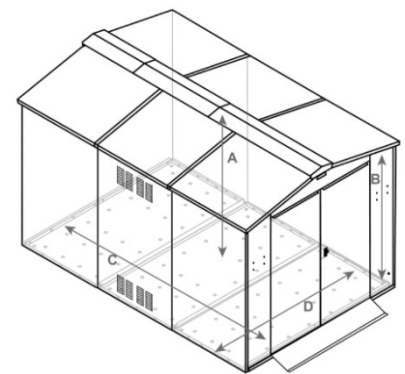

SafeStore Deepdale Plus Secure Storage Unit

- * Size: 2240mm (7ft 4in) wide x 3330mm (10ft 11in) deep * Colours available: Green, Dark Grey or Ivory
- * Standard accessories: timber floor, universal ramp, shelves and hooks/hook rail.
- * Additional accessories available: tool rail, hanging bike racks and single and double bike stands, heavy duty ladder and tool rack, LED sensor lights (240mm or 600mm)

External Dimensions

Weight:
433kg (68.3 stone)
Door Aperture:
1690mm (5ft 6") x
1420mm (4ft 7")

Door Clearance
760mm (2ft 6")

Internal Dimensions

A. Internal Height (to apex):
1980mm (6ft 6")
B. Internal Height (to eaves):
1820mm (5ft 11")
C. Internal Depth:
3222mm (10ft 7")
D. Internal Width:
2140mm (7ft 0")

- * 10 year warranty
- * 433kg in weight (68.3 stone)
- * Designed and made in the UK
- * Vented side panel
- * 5 point locking system
- * Welded hinges
- * Reinforced panels
- * Large easy access double doors
- * Electric mounting plate