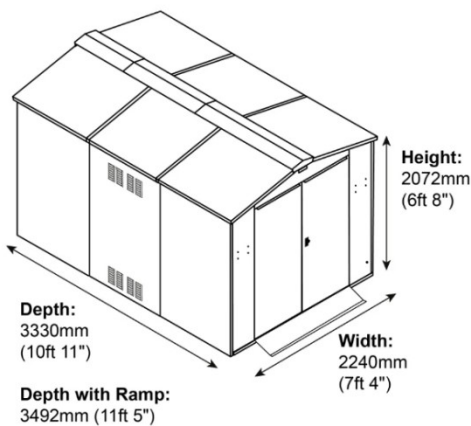

SafeStore Deepdale Plus Secure Storage Unit

- * Size: 2240mm (7ft 4in) wide x 3330mm (10ft 11in) deep * Colours available: Green, Dark Grey or Ivory
- * Standard accessories: timber floor, universal ramp, shelves and hooks/hook rail.
- * Additional accessories available: tool rail, hanging bike racks and single and double bike stands, heavy duty ladder and tool rack, LED sensor lights (240mm or 600mm)

External Dimensions

Weight:
433kg (68.3 stone)
Door Aperture:
1690mm (5ft 6") x
1420mm (4ft 7")

Door Clearance
760mm (2ft 6")

Internal Dimensions

A. Internal Height (to apex):
1980mm (6ft 6")
B. Internal Height (to eaves):
1820mm (5ft 11")
C. Internal Depth:
3222mm (10ft 7")
D. Internal Width:
2140mm (7ft 0")