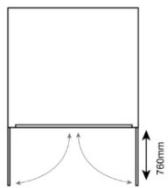

SafeStore Deepdale Plus Secure Storage Unit

- * Size: 2240mm (7ft 4in) wide x 3330mm (10ft 11in) deep * Colours available: Green, Dark Grey or Ivory
- * Standard accessories: timber floor, universal ramp, shelves and hooks/hook rail.
- * Additional accessories available: tool rail, hanging bike racks and single and double bike stands, heavy duty ladder and tool rack, LED sensor lights (240mm or 600mm)

External Dimensions

Weight:
433kg (68.3 stone)
Door Aperture:
1690mm (5ft 6") x
1420mm (4ft 7")

Door Clearance
760mm (2ft 6")

Internal Dimensions

A. Internal Height (to apex):
1980mm (6ft 6")
B. Internal Height (to eaves):
1820mm (5ft 11")
C. Internal Depth:
3222mm (10ft 7")
D. Internal Width:
2140mm (7ft 0")

- * 10 year warranty
- * 433kg in weight (68.3 stone)
- * Designed and made in the UK
- * Vented side panel
- * 5 point locking system
- * Welded hinges
- * Reinforced panels
- * Large easy access double doors
- * Electric mounting plate