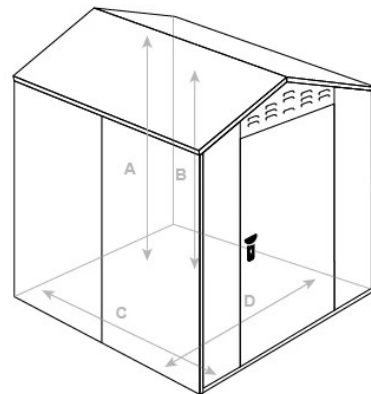

* Designed and made in the UK

* 10 year warranty

* 184kg in weight (24 stone)

* Thick, rust-resistant galvanised steel

* Ventilation slots

* 3 points shed locking system