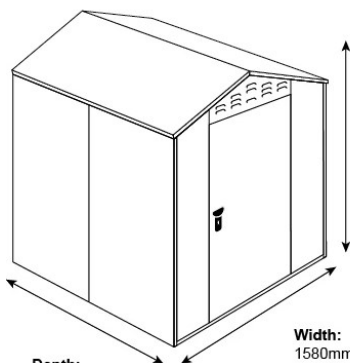

## SafeStore Forestdale Plus Secure Storage Unit

- \* Size: 1580mm (5ft 2in) wide x 2240mm (7ft 4in) deep
- \* Colours available: Green, Dark Grey or Ivory
- \* Accessories available: timber floor kit, 2 shelves to side wall, hooks, universal ramp, adjustable hanging bike rack, Yale bike lock and cable, Yale ground anchor pack, heavy duty ladder and tool rack, LED sensor lights (240mm or 600mm)

### External Dimensions

**Weight:**  
184kg (24 stone)  
**Door Aperture:**  
1710mm (5ft 7") x  
747mm (2ft 5")

**Door Clearance**  
790mm (2ft 7")

**Depth:**  
2240mm  
(7ft 4")

**Width:**  
1580mm  
(5ft 2")

**Height:**  
1990mm  
(6ft 6")

### Internal Dimensions

**A. Internal Height (to apex):**  
1980mm (6ft 6")  
**B. Internal Height (to eaves):**  
1820mm (5ft 11")  
**C. Internal Depth:**  
2130mm (7ft 0")  
**D. Internal Width:**  
1520mm (4ft 11")