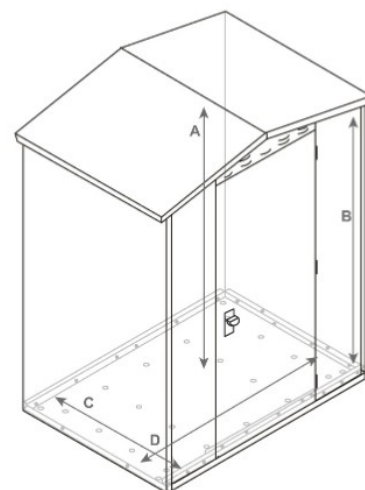

Internal Dimensions

A. Internal Height (to apex):
1980mm (6ft 7")
B. Internal Height (to eaves):
1820mm (5ft 11")
C. Internal Depth:
1040mm (3ft 5")
D. Internal Width:
1520mm (4ft 11")

*Please note, if the optional wooden subfloor is selected with this product the internal height measurement will decrease by approximately 50mm