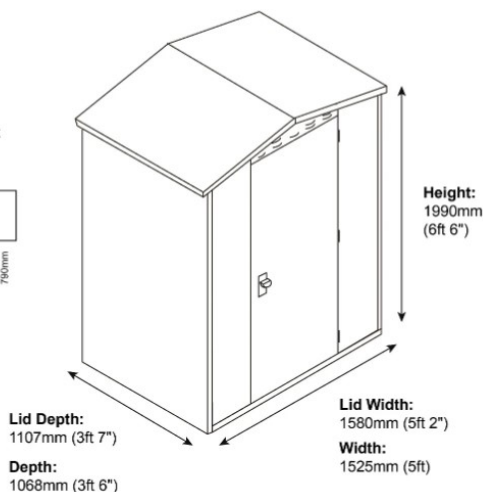

## SafeStore Forestdale Secure Storage Unit

- \* Size: 1580mm (5ft 2in) wide x 1107mm (3ft 7in) deep
- \* Colours available: Green, Dark Grey or Ivory
- \* Accessories available: timber floor kit, 2 shelves to side wall, hooks, universal ramp, adjustable hanging bike rack, Yale bike lock and cable, Yale ground anchor pack, heavy duty ladder and tool rack, LED sensor lights (240mm or 600mm)

### External Dimensions

**Weight:**  
118kg (18 stone)  
**Door Aperture:**  
1700mm (5ft 7") x  
740mm (2ft 5")

**Door Clearance**  
790mm (2ft 7")

### Internal Dimensions

**A. Internal Height (to apex):**  
1980mm (6ft 7")  
**B. Internal Height (to eaves):**  
1820mm (5ft 11")  
**C. Internal Depth:**  
1040mm (3ft 5")  
**D. Internal Width:**  
1520mm (4ft 11")