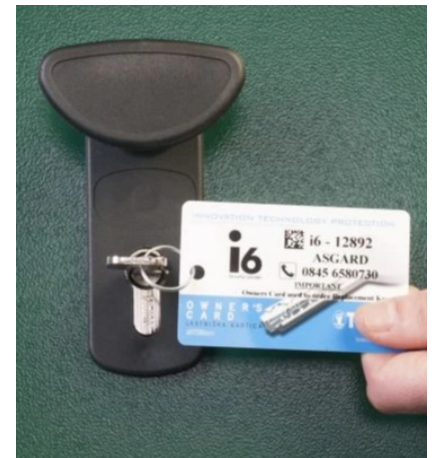

SafeStore Glendale Secure Storage Unit

- * Size: 2260mm (7ft 4in) wide x 2240mm (7ft 4in) deep * Colours available: Green, Dark Grey or Ivory
- * Accessories available: timber floor kit, shelf, hooks, tool rail, universal ramp, adjustable hanging bike racks, single and double bike stands, heavy duty ladder and tool rack, LED sensor lights (240mm or 600mm)

External Dimensions

Weight:
327kg (51.7 stone)
Door Aperture:
1690mm (5ft 6") x
1420mm (4ft 7")

Door Clearance
760mm (2ft 6")

Height:
2072mm
(6ft 8")

Width:
2260mm
(7ft 4")

Internal Dimensions

- A. Internal Height (to apex):**
1985mm (6ft 6")
- B. Internal Height (to eaves):**
1820mm (5ft 11")
- C. Internal Depth:**
2130mm (6ft 11")
- D. Internal Width:**
2140mm (7ft 0")

*Please note, if the optional wooden subfloor is selected with this product the internal height measurement will decrease by approximately 50mm

- * 10 year warranty
- * 2 Keys and 5 point locking system
- * Unique shed ventilation
- * 327kg in weight (51.7 stone)
- * Reinforced hinges, panels, doors and handle lock system
- * Electric mounting plate included
- * Designed and made in the UK
- * Welded hinges