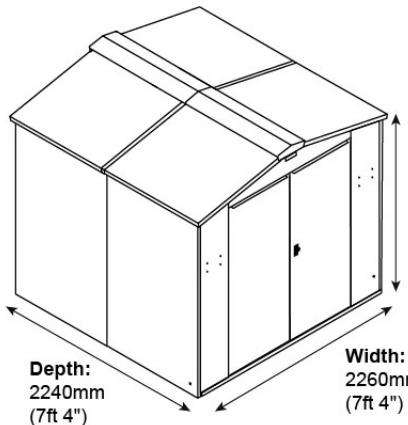

SafeStore Glendale Secure Storage Unit

- * Size: 2260mm (7ft 4in) wide x 2240mm (7ft 4in) deep * Colours available: Green, Dark Grey or Ivory
- * Accessories available: timber floor kit, shelf, hooks, tool rail, universal ramp, adjustable hanging bike racks, single and double bike stands, heavy duty ladder and tool rack, LED sensor lights (240mm or 600mm)

External Dimensions

Weight:
327kg (51.7 stone)
Door Aperture:
1690mm (5ft 6") x
1420mm (4ft 7")

Door Clearance
760mm (2ft 6")

Height:
2072mm
(6ft 8")

Width:
2260mm
(7ft 4")

Internal Dimensions

- A. Internal Height (to apex):**
1985mm (6ft 6")
- B. Internal Height (to eaves):**
1820mm (5ft 11")
- C. Internal Depth:**
2130mm (6ft 11")
- D. Internal Width:**
2140mm (7ft 0")