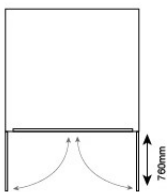

SafeStore Glendale Secure Storage Unit

- * Size: 2260mm (7ft 4in) wide x 2240mm (7ft 4in) deep * Colours available: Green, Dark Grey or Ivory
- * Accessories available: timber floor kit, shelf, hooks, tool rail, universal ramp, adjustable hanging bike racks, single and double bike stands, heavy duty ladder and tool rack, LED sensor lights (240mm or 600mm)

External Dimensions

Weight:
327kg (51.7 stone)
Door Aperture:
1690mm (5ft 6") x
1420mm (4ft 7")

Door Clearance
760mm (2ft 6")

Height:
2072mm
(6ft 8")

Width:
2260mm
(7ft 4")

Internal Dimensions

- A. Internal Height (to apex):**
1985mm (6ft 6")
- B. Internal Height (to eaves):**
1820mm (5ft 11")
- C. Internal Depth:**
2130mm (6ft 11")
- D. Internal Width:**
2140mm (7ft 0")

*Please note, if the optional wooden subfloor is selected with this product the internal height measurement will decrease by approximately 50mm

- * 10 year warranty
- * 2 Keys and 5 point locking system
- * Unique shed ventilation
- * 327kg in weight (51.7 stone)
- * Reinforced hinges, panels, doors and handle lock system
- * Electric mounting plate included
- * Designed and made in the UK
- * Welded hinges