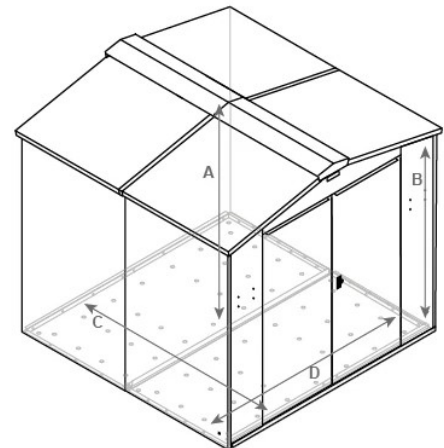

SafeStore Glendale Secure Storage Unit

- * Size: 2260mm (7ft 4in) wide x 2240mm (7ft 4in) deep * Colours available: Green, Dark Grey or Ivory
- * Accessories available: timber floor kit, shelf, hooks, tool rail, universal ramp, adjustable hanging bike racks, single and double bike stands, heavy duty ladder and tool rack, LED sensor lights (240mm or 600mm)

External Dimensions

Weight:
327kg (51.7 stone)
Door Aperture:
1690mm (5ft 6") x
1420mm (4ft 7")

Door Clearance
760mm (2ft 6")

Height:
2072mm
(6ft 8")

Width:
2260mm
(7ft 4")

Internal Dimensions

- A. Internal Height (to apex):**
1985mm (6ft 6")
- B. Internal Height (to eaves):**
1820mm (5ft 11")
- C. Internal Depth:**
2130mm (6ft 11")
- D. Internal Width:**
2140mm (7ft 0")

*Please note, if the optional wooden subfloor is selected with this product the internal height measurement will decrease by approximately 50mm

- * 10 year warranty
- * 2 Keys and 5 point locking system
- * Unique shed ventilation
- * 327kg in weight (51.7 stone)
- * Reinforced hinges, panels, doors and handle lock system
- * Electric mounting plate included
- * Designed and made in the UK
- * Welded hinges