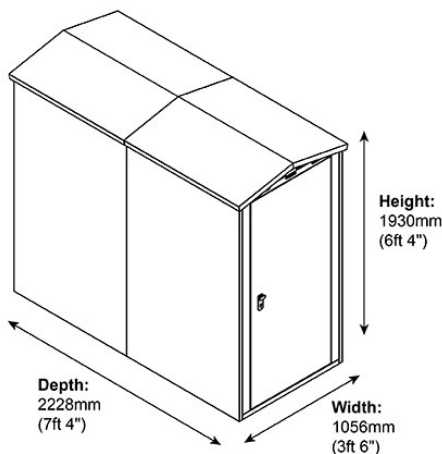

SafeStore Silverdale Slimline Secure Storage Shed

- * Size: 1056mm (3ft 6in) wide x 2228mm (7ft 4in) deep
- * Colours available: Green, Dark Grey or Ivory
- * Accessories available: timber floor kit, ramp, single and double shelf to back wall, hooks pack of 10, adjustable hanging bike rack, Yale bike lock and cable, Yale ground anchor pack, LED sensor lights (240mm or 600mm)

External Dimensions

Weight:
145kg (22.8 stone)
Door Aperture:
1700mm (5ft 7") x
740mm (2ft 5")

Door Clearance
790mm (2ft 7")

Internal Dimensions

A. Internal Height
(to apex):
1880mm (6ft 2")
B. Internal Height
(to eaves):
1780mm (5ft 10")
C. Internal Depth:
2180mm (7ft 1")
D. Internal Width:
995mm (3ft 3")

*Please note, if the optional wooden subfloor is selected with this product the internal height measurement will decrease by approximately 50mm

- * Designed and made in the UK
- * 10 year warranty
- * 145kg in weight (22.8 stone)
- * Thick, rust-resistant galvanised steel
- * Shed ventilation system
- * 3 points shed locking system