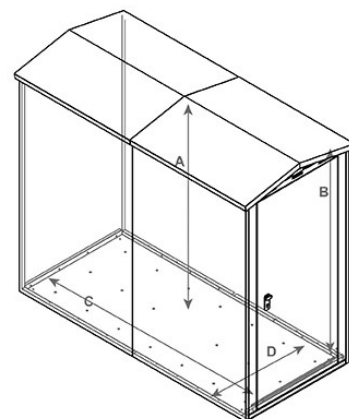

SafeStore Silverdale Slimline Secure Storage Shed

- * Size: 1056mm (3ft 6in) wide x 2228mm (7ft 4in) deep
- * Colours available: Green, Dark Grey or Ivory
- * Accessories available: timber floor kit, ramp, single and double shelf to back wall, hooks pack of 10, adjustable hanging bike rack, Yale bike lock and cable, Yale ground anchor pack, LED sensor lights (240mm or 600mm)

External Dimensions

Weight:
145kg (22.8 stone)
Door Aperture:
1700mm (5ft 7") x
740mm (2ft 5")

Door Clearance
790mm (2ft 7")

Internal Dimensions

A. Internal Height
(to apex):
1880mm (6ft 2")
B. Internal Height
(to eaves):
1780mm (5ft 10")
C. Internal Depth:
2180mm (7ft 1")
D. Internal Width:
995mm (3ft 3")

*Please note, if the optional wooden subfloor is selected with this product the internal height measurement will decrease by approximately 50mm

- * Designed and made in the UK
- * 10 year warranty
- * 145kg in weight (22.8 stone)
- * Thick, rust-resistant galvanised steel
- * Shed ventilation system
- * 3 points shed locking system