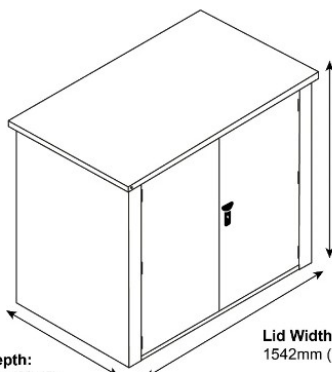

SafeStore Skelmersdale Secure Storage Unit

- * Size: 1542mm (5ft 1in) wide x 950mm (3ft 1in) deep
- * Colours available: Green, Dark Grey or Ivory
- * Accessories available: timber floor kit, heavy duty hooks x 10, strong eyelets x 10, hanging bike rack, LED sensor lights (240mm or 600mm)

External Dimensions

Weight:
76kg (12 stone)
Door Aperture:
1260mm (4ft 1") x
1200mm (3ft 11")

Door Clearance
650mm
(2ft 1")

Lid Depth:
950mm (3ft 1")
Depth:
905mm (2ft 11")

Lid Width:
1542mm (5ft 1")
Width:
1500mm (4ft 11")

Height at rear:
1266mm
(4ft 1")

Height:
1312mm
(4ft 3")

Internal Dimensions

- A. Internal Height (at rear):**
1260mm (4ft 1")
- B. Internal Height (at front):**
1250mm (4ft 1")
- C. Internal Depth:**
850mm (2ft 9")
- D. Internal Width:**
1505mm (4ft 11")