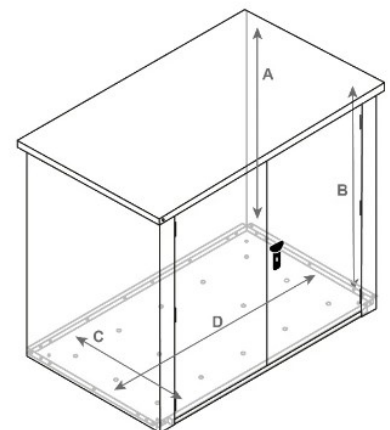

- Designed and made in the UK
- 10 year warranty
- 76kg in weight (12 stone)
- Thick, rust-resistant galvanised steel
- Shed ventilation system
- 3 points shed locking system