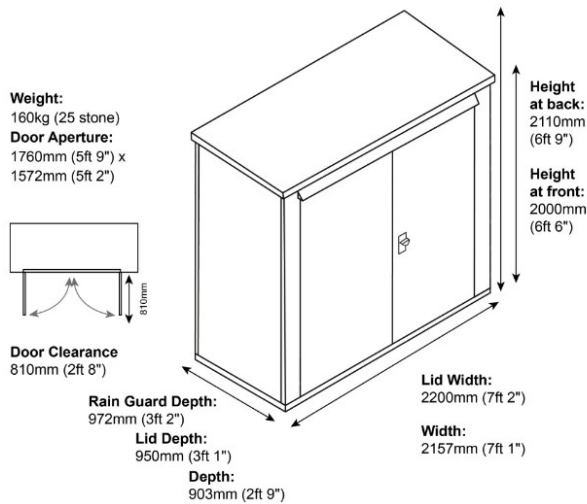

External Dimensions