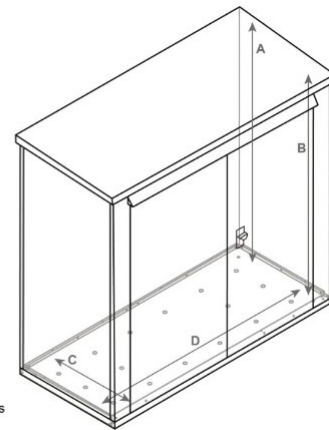

Internal Dimensions

- **A. Internal Height (at rear):**
  2105mm (6ft 10")
- **B. Internal Height (at front):**
  1995mm (6ft 6")
- **C. Internal Depth**:**
  824mm (2ft 7")
  900mm (2ft 10")
- **D. Internal Width**:**
  2094mm (6ft 10")
  2150mm (7ft 0")