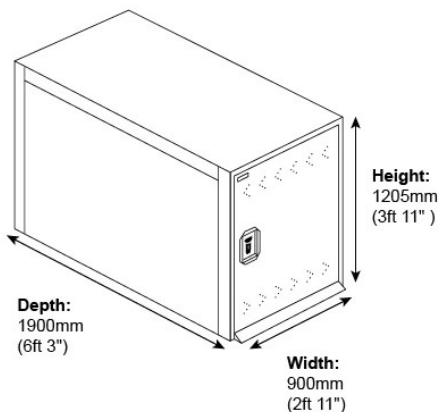

## SafeStore Teesdale Twin Bike Locker Unit

\* Size: 900mm (2ft 11in) wide x 1900mm (6ft 3in) deep \* Colours available: Green, Dark Grey or Ivory  
 \* Right or left hinged door. \*Standard accessories: 2 x kit hooks, hanging bike rack, LED sensor lights (240mm or 600mm). \*Please note, no integral floor included with the unit

### External Dimensions

**Weight:**  
99kg (15.8 stone)  
**Door Aperture:**  
1115mm (3ft 8") x  
800mm (2ft 7")

**Door Clearance**  
850mm (2ft 9")

### Internal Dimensions

**A. Internal Height**  
1170mm (3ft 10")  
**B. Internal Depth:**  
1800mm (5ft 11")  
**C. Internal Width:**  
840mm (2ft 9")

\* Designed and made in the UK

\* 10 year warranty

\* 99kg in weight (15.8 stone)