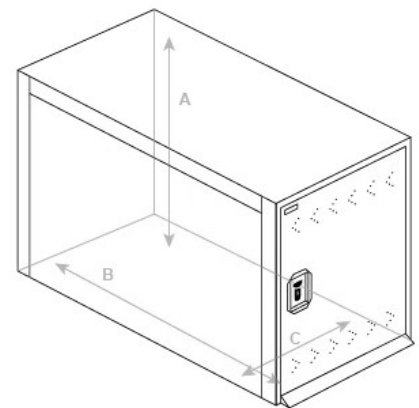

## SafeStore Teesdale Twin Bike Locker Unit

\* Size: 900mm (2ft 11in) wide x 1900mm (6ft 3in) deep \* Colours available: Green, Dark Grey or Ivory  
 \* Right or left hinged door. \*Standard accessories: 2 x kit hooks, hanging bike rack, LED sensor lights (240mm or 600mm). \*Please note, no integral floor included with the unit

### External Dimensions

**Weight:**  
99kg (15.8 stone)  
**Door Aperture:**  
1115mm (3ft 8") x  
800mm (2ft 7")

**Door Clearance**  
850mm (2ft 9")

### Internal Dimensions

**A. Internal Height**  
1170mm (3ft 10")  
**B. Internal Depth:**  
1800mm (5ft 11")  
**C. Internal Width:**  
840mm (2ft 9")

\* Designed and made in the UK

\* 10 year warranty

\* 99kg in weight (15.8 stone)