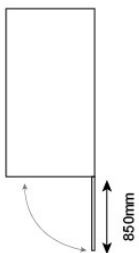

## SafeStore Teesdale Twin Bike Locker Unit

\* Size: 900mm (2ft 11in) wide x 1900mm (6ft 3in) deep \* Colours available: Green, Dark Grey or Ivory  
 \* Right or left hinged door. \*Standard accessories: 2 x kit hooks, hanging bike rack, LED sensor lights (240mm or 600mm). \*Please note, no integral floor included with the unit

### External Dimensions

**Weight:**  
99kg (15.8 stone)  
**Door Aperture:**  
1115mm (3ft 8") x  
800mm (2ft 7")

**Door Clearance**  
850mm (2ft 9")

### Internal Dimensions

**A. Internal Height**  
1170mm (3ft 10")  
**B. Internal Depth:**  
1800mm (5ft 11")  
**C. Internal Width:**  
840mm (2ft 9")

\* Designed and made in the UK

\* 10 year warranty

\* 99kg in weight (15.8 stone)