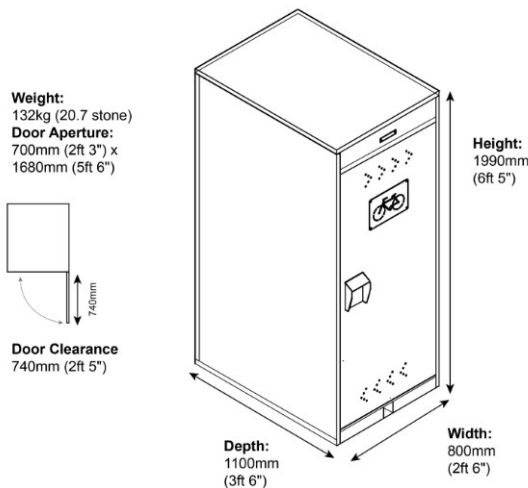

## SafeStore Weydale Vertical Bike Locker

\* Size: 800mm (2ft 6in) wide x 1100mm (3ft 6in) deep \* Colours available: Green, Dark Grey or Ivory  
 \* Standard accessories: 2 x kit hooks, hanging bike rack, LED sensor lights (240mm or 600mm) \*Please note, no integral floor included with the unit

### External Dimensions

### Internal Dimensions

\* Designed and made in the UK

\* 10 year warranty

\* 132kg in weight (20.7 stone)

\* Thick, rust-resistant galvanised steel

\* Integral all metal floor

\* Pick resistant bike locker system