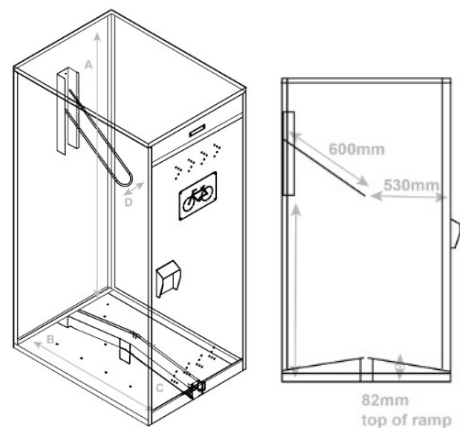

## SafeStore Weydale Vertical Bike Locker

\* Size: 800mm (2ft 6in) wide x 1100mm (3ft 6in) deep \* Colours available: Green, Dark Grey or Ivory  
 \* Standard accessories: 2 x kit hooks, hanging bike rack, LED sensor lights (240mm or 600mm) \*Please note, no integral floor included with the unit

### External Dimensions

### Internal Dimensions

\* Designed and made in the UK

\* 10 year warranty

\* 132kg in weight (20.7 stone)

\* Thick, rust-resistant galvanised steel

\* Integral all metal floor

\* Pick resistant bike locker system