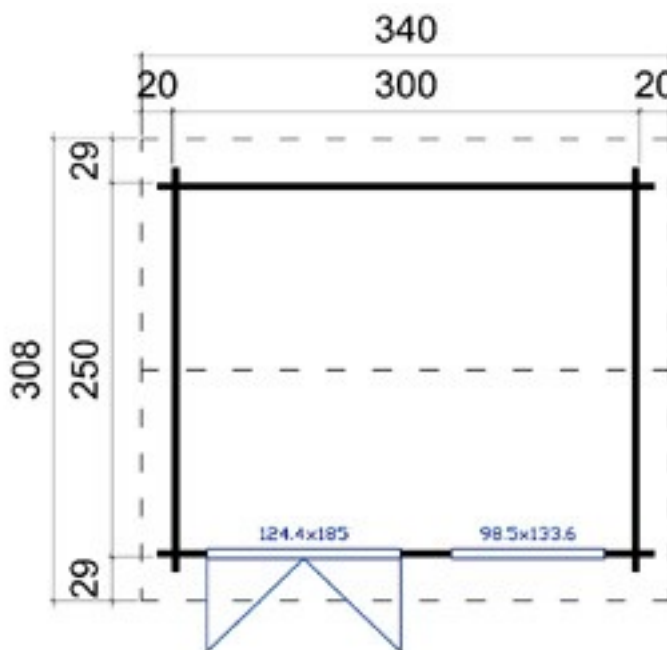

Phone (0333) 800 8880
 www.leisurebuildings.com
 trentan@leisurebuildings.com

Trentan 'Abinger' Log Cabin Size

Size 300 x 250

- 44mm Logs
- Five Year Guarantee
- Double Glazed
- Roof Tiles Included
- Assembly Service
- Quality Joinery
- Georgian or Classic Style Glazing

Dimensions

Floor Area	7.50 m ²
Roof Dimensions	3.4m x 3.08m
Cubic Volume	17.1m ³
Wall Height	2.11m
Ridge Height	2.514m
Front Overhang	30cm
Internal Cabin Size	2.912 x 2.412m

Windows & Doors

- Double Doors (1) 124.4x 185cm
- Double Window (1) 98.5 x 133.6cm
- Inward Opening Windows
- Double Glazed As Standard
- 3 Way adjustable Door hinges

Windows & Doors

Double Doors (1) 134 x 186cm
 Double Window (2) 110 x 132cm
 Double Glazed As Standard
 Opens Inwards
 3 Way adjustable Door hinges

Roof / Floor Boards	18mm
Roof Surface	11.52m ³

Roof Slope	18°
Treated Bearers	70 x 45mm

Windows & Doors

Double Doors (1) 124 x 185cm
 Single Window (1) 53 x 133cm
 Double Glazed As Standard
 Opens Inwards
 3 Way adjustable Door hinges

Roof / Floor Boards 18mm
 Roof Surface 8.02m³

Roof Slope 19°
 Treated Bearers 75 x 45mm