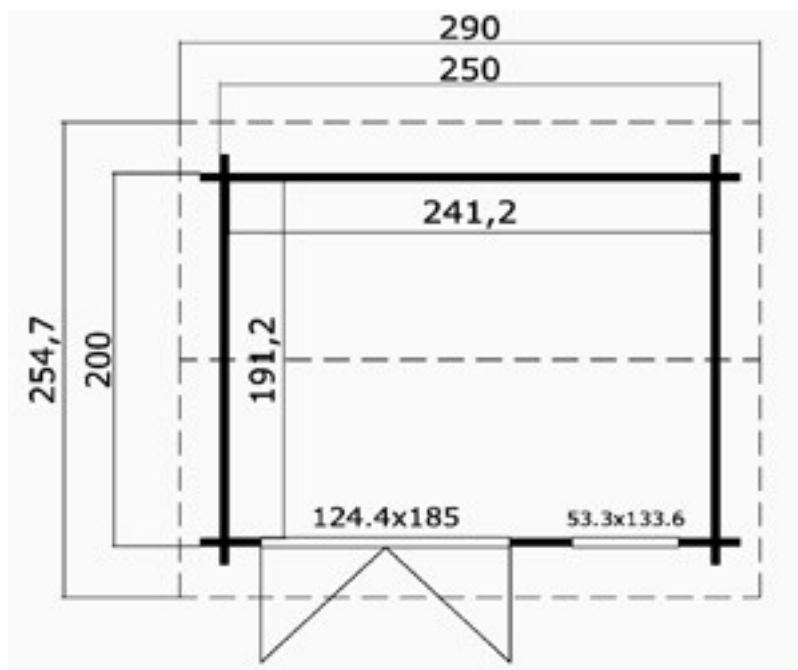

Dimensions

Floor Area	7.50 m ²
Roof Dimensions	3.4m x 3.08m
Cubic Volume	17.1m ³
Wall Height	2.11m
Ridge Height	2.514m
Front Overhang	30cm
Internal Cabin Size	2.912 x 2.412m

Windows & Doors

- Double Doors (1) 124.4x 185cm
- Double Window (1) 98.5 x 133.6cm
- Inward Opening Windows
- Double Glazed As Standard
- 3 Way adjustable Door hinges

Windows & Doors

Double Doors (1) 134 x 186cm
 Double Window (2) 110 x 132cm
 Double Glazed As Standard
 Opens Inwards
 3 Way adjustable Door hinges

Roof / Floor Boards	18mm
Roof Surface	11.52m ³

Roof Slope	18°
Treated Bearers	70 x 45mm

Georgian Or
Classic Style
Glazing

Dimensions

Floor Area	4.61m ²
Roof Dimensions	2.9m x 2.55m
Cubic Volume	10.5m ³
Wall Height	2.11m
Ridge Height	2.52m
Front Overhang	27cm
Internal Cabin Size	2.412 x 1.92m

Windows & Doors

Double Doors (1) 124 x 185cm
 Single Window (1) 53 x 133cm
 Double Glazed As Standard
 Opens Inwards
 3 Way adjustable Door hinges

Roof / Floor Boards 18mm
 Roof Surface 8.02m³

Roof Slope 19°
 Treated Bearers 75 x 45mm