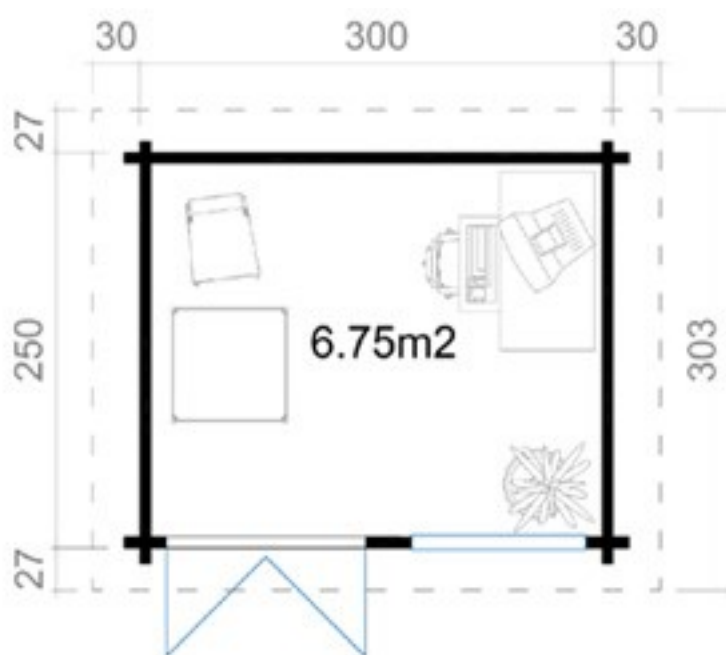

Dimensions

Floor Area	7.50 m ²
Roof Dimensions	3.4m x 3.08m
Cubic Volume	17.1m ³
Wall Height	2.11m
Ridge Height	2.514m
Front Overhang	30cm
Internal Cabin Size	2.912 x 2.412m

Windows & Doors

- Double Doors (1) 124.4x 185cm
- Double Window (1) 98.5 x 133.6cm
- Inward Opening Windows
- Double Glazed As Standard
- 3 Way adjustable Door hinges

Georgian Or Classic Style Glazing

Dimensions

Floor Area	6.75m ²
Roof Dimensions	3.6m x 3.03m
Cubic Volume	15m ³
Wall Height	2.04m
Ridge Height	2.52m
Front Overhang	30cm
Internal Cabin Size	2.86m x 2.36m

Windows & Doors

Double Doors (1) 134 x 186cm
 Double Window (2) 110 x 132cm
 Double Glazed As Standard
 Opens Inwards
 3 Way adjustable Door hinges

Roof / Floor Boards	18mm
Roof Surface	11.52m ³

Roof Slope	18°
Treated Bearers	70 x 45mm

Windows & Doors

Double Doors (1) 124 x 185cm
 Single Window (1) 53 x 133cm
 Double Glazed As Standard
 Opens Inwards
 3 Way adjustable Door hinges

Roof / Floor Boards 18mm
 Roof Surface 8.02m³

Roof Slope 19°
 Treated Bearers 75 x 45mm