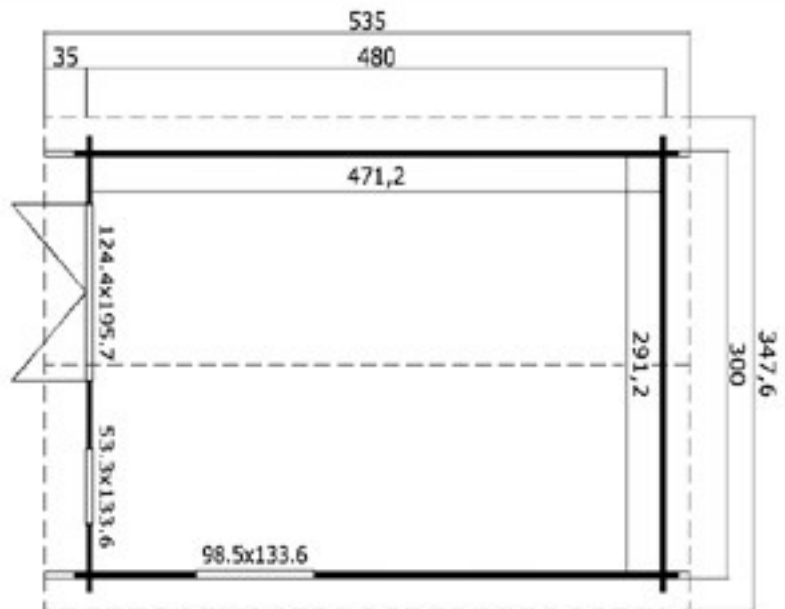

Phone (0333) 800 8880
 www.leisurebuildings.com
 trentan@leisurebuildings.com

Trentan 'Addlestone' Log Cabin

Size 300 x 480

44mm Logs

Five Year
Guarantee

Double Glazed

Felt Tiles Included

Assembly Service

Quality Joinery

Georgian Or
Classic Style
Glazing

Dimensions

Floor Area	13.72m ²
Roof Dimensions	3.48m x 5.35m
Cubic Volume	30.89m ³
Wall Height	2.05m
Ridge Height	2.52m
Front Overhang	35cm
Internal Cabin Size	2.912 x 4.712m

Windows & Doors

Double Doors (1)	124 x 195cm
Double Window (2)	98 x 133cm
Single Window (1)	53 x 133cm
Double Glazed As Standard	
Opens Inwards	
3 Way adjustable Door hinges	

Roof / Floor Boards	18mm
Roof Surface	19.26m ³