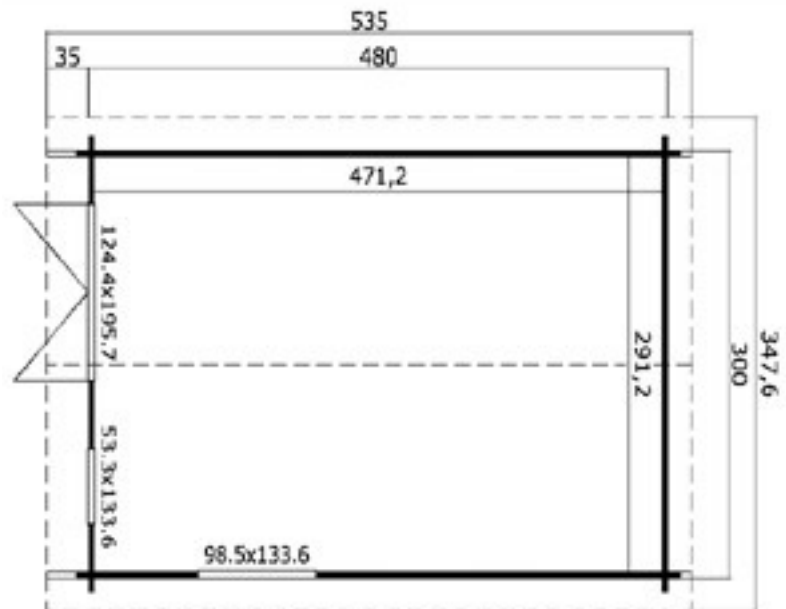

Phone (0333) 800 8880
 www.leisurebuildings.com
 trentan@leisurebuildings.com

Trentan 'Addlestone' Log Cabin

Size 300 x 480

44mm Logs

Five Year
Guarantee

Double Glazed

Felt Tiles Included

Assembly Service

Quality Joinery

Georgian Or
Classic Style
Glazing

Dimensions

Floor Area	13.72m ²
Roof Dimensions	3.48m x 5.35m
Cubic Volume	30.89m ³
Wall Height	2.05m
Ridge Height	2.52m
Front Overhang	35cm
Internal Cabin Size	2.912 x 4.712m

Windows & Doors

Double Doors (1)	124 x 195cm
Double Window (2)	98 x 133cm
Single Window (1)	53 x 133cm
Double Glazed As Standard	
Opens Inwards	
3 Way adjustable Door hinges	

Roof / Floor Boards	18mm
Roof Surface	19.26m ³