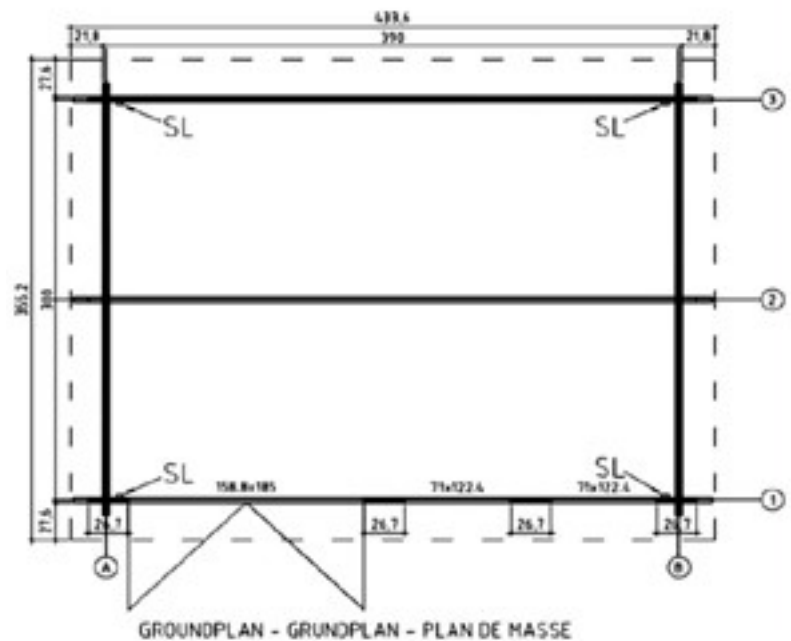

## Trentan 'Albury' Log Cabin

Size 390 x 300

40mm Logs

Five Year  
Guarantee

Double Glazed

Felt Tiles Included

Assembly Service

Quality Joinery

### Dimensions

|                     |                     |
|---------------------|---------------------|
| Floor Area          | 11.15m <sup>2</sup> |
| Roof Dimensions     | 4.3m x 3.55m        |
| Cubic Volume        | 25.4m <sup>3</sup>  |
| Wall Height         | 2.11m               |
| Ridge Height        | 2.52m               |
| Front Overhang      | 28cm                |
| Internal Cabin Size | 3.82 x 2.89m        |

### Windows & Doors

|                              |             |
|------------------------------|-------------|
| Double Doors (1)             | 159 x 185cm |
| Single Window (2)            | 71 x 122cm  |
| Double Glazed As Standard    |             |
| Opens Inwards                |             |
| 3 Way adjustable Door hinges |             |

|                     |                     |
|---------------------|---------------------|
| Roof / Floor Boards | 18mm                |
| Roof Surface        | 15.48m <sup>3</sup> |

|                 |           |
|-----------------|-----------|
| Roof Slope      | 13°       |
| Treated Bearers | 70 x 45mm |