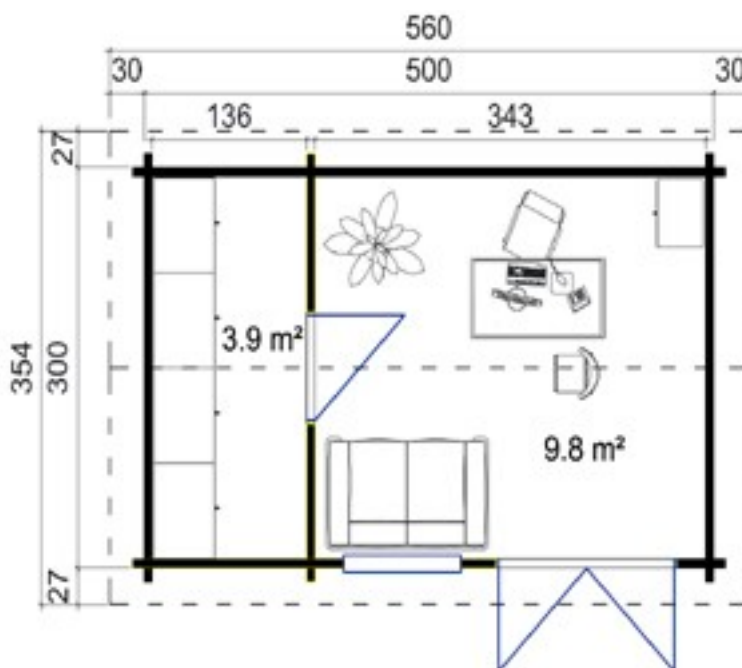

## Trentan 'Alford' Multi Room Log Cabin

Size 500 x 300

70mm Logs

Five Year  
Guarantee

Double Glazed

Felt Tiles Included

Assembly Service

Quality Joinery

### Dimensions

Floor Area	13.7m <sup>2</sup>
Roof Dimensions	5.6 x 3.54m
Cubic Volume	45.82m <sup>3</sup>
Wall Height	2.18m
Ridge Height	2.52m
Front Overhang	30cm
Main Int Cabin Size	3.43 x 2.86m

### Windows & Doors

Double Doors (1)	159 x 186cm
Single Door (1)	102 x 132cm
Double Window (1)	102 x 132cm
Double Glazed As Standard	
Opens Inwards	

Roof / Floor Boards	18mm
Roof Surface	19.82m <sup>3</sup>