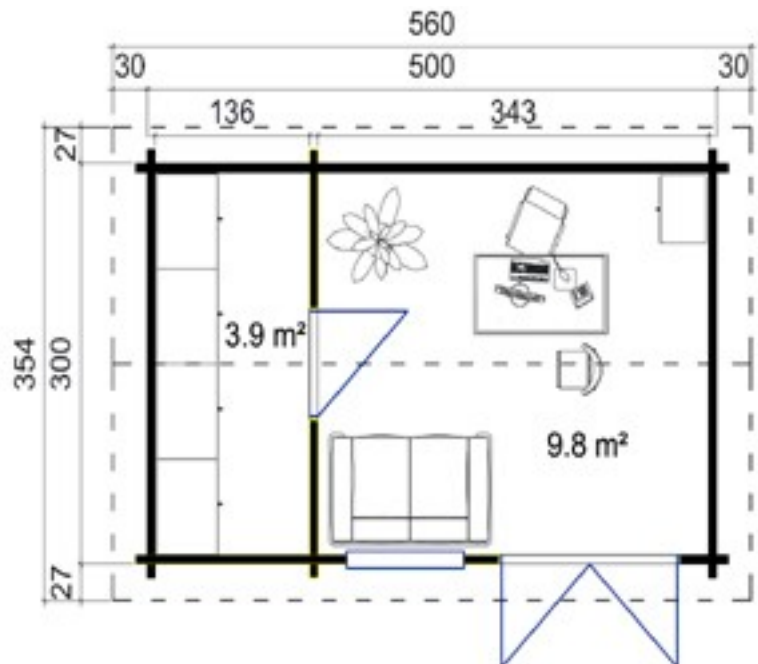

Phone (0333) 800 8880
 www.leisurebuildings.com
 trentan@leisurebuildings.com

Trentan 'Alford' Multi Room Log Cabin

Size 500 x 300

70mm Logs

Five Year
Guarantee

Double Glazed

Felt Tiles Included

Assembly Service

Quality Joinery

Classic/
Contemporary
Style Glazing

Dimensions

Floor Area	13.7m ²
Roof Dimensions	5.6 x 3.54m
Cubic Volume	45.82m ³
Wall Height	2.18m
Ridge Height	2.52m
Front Overhang	30cm
Main Int Cabin Size	3.43 x 2.86m

Windows & Doors

Double Doors (1)	159 x 186cm
Single Door (1)	102 x 132cm
Double Window (1)	102 x 132cm
Double Glazed As Standard	
Opens Inwards	

Roof / Floor Boards	18mm
Roof Surface	19.82m ³

Roof Slope	11°
Treated Bearers	70 x 45mm