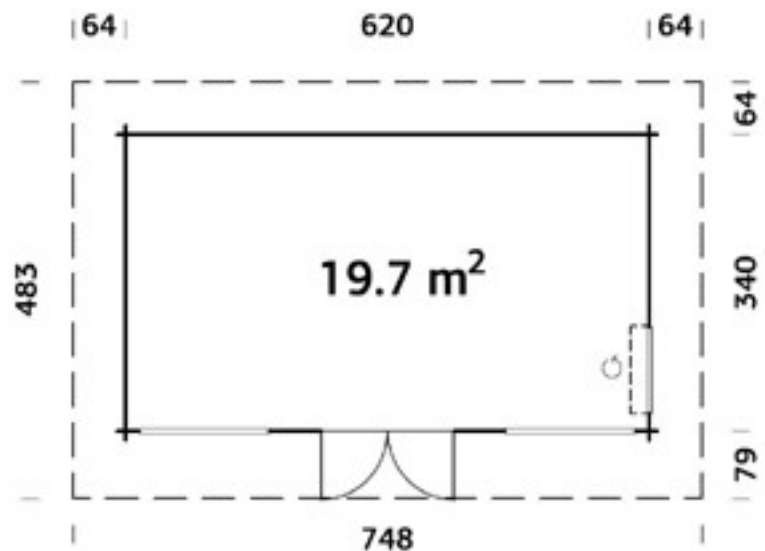

Phone (0333) 800 8880
 www.leisurebuildings.com
 trentan@leisurebuildings.com

Trentan 'Ascot 1' Log Cabin

Size 620 x 340

70mm Logs

Five Year
Guarantee

Double Glazed

EPDM Roofing
Option

Assembly Service

Quality Joinery

Contemporary
Style Glazing

Dimensions

Wall Height 2.36m
 Ridge Height 3.02m
 Toughened Glass 4-9-4mm
 Internal Cabin Size 6.06 x 3.26m

Windows & Doors

Double Doors (1) 148 x 201cm
 Fixed Window (1) 90 x 196cm
 Fixed Window (1) 143 x 194cm
 Double Glazed As Standard
 3 Way adjustable Door hinges

Roof / Floor Boards 18mm
 Roof Surface 36.5m³

Roof Slope 9°
 Treated Bearers

Woking Garden Buildings Show Site

1st Choice Leisure Buildings
 Sutton Green Garden Centre,
 Whitmoor Ln, Sutton Green,
 Guildford, Surrey. GU4 7QA
 Phone 01483 237550

Contemporary Style Glazing

Dimensions

Wall Height
Ridge Height
Toughened Glass 4-9-4mm

Windows & Doors

Double Doors (1)
Fixed Windows (2)
Double Glazed As Standard
3 Way adjustable Door hinges

Roof / Floor Boards 18mm
Roof Surface