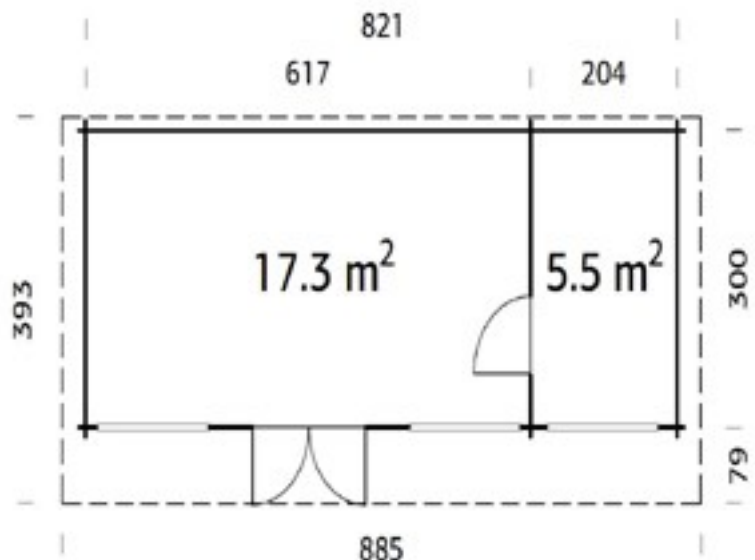

Quality Joinery

Contemporary
Style Glazing

Dimensions

Wall Height 2.36m
 Ridge Height 3.02m
 Toughened Glass 4-9-4mm
 Internal Cabin Size 6.06 x 3.26m

Windows & Doors

Double Doors (1) 148 x 201cm
 Fixed Window (1) 90 x 196cm
 Fixed Window (1) 143 x 194cm
 Double Glazed As Standard
 3 Way adjustable Door hinges

Roof / Floor Boards 18mm
 Roof Surface 36.5m³

Roof Slope 9°
 Treated Bearers

Woking Garden Buildings Show Site

1st Choice Leisure Buildings
 Sutton Green Garden Centre,
 Whitmoor Ln, Sutton Green,
 Guildford, Surrey. GU4 7QA
 Phone 01483 237550

Trentan 'Ascot 2' Log Cabin Multiroom

Size 820 x 300

70mm Logs

Five Year Guarantee

Double Glazed

EPDM Roofing Option

Assembly Service

Quality Joinery

Contemporary Style Glazing

Dimensions

Wall Height
Ridge Height
Toughened Glass 4-9-4mm

Windows & Doors

Double Doors (1)
Fixed Windows (2)
Double Glazed As Standard
3 Way adjustable Door hinges

Roof / Floor Boards 18mm
Roof Surface