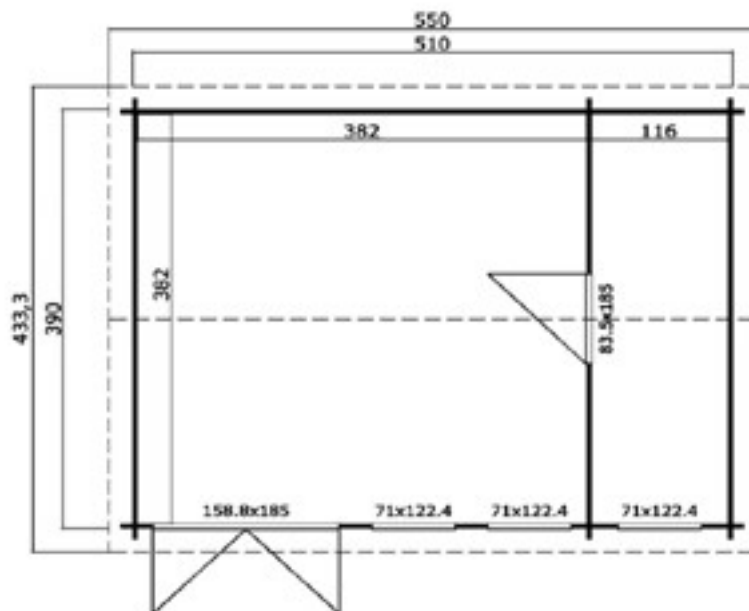

Phone (0333) 800 8880
 www.leisurebuildings.com
 trentan@leisurebuildings.com

Trentan 'Ashtead' Log Cabin Multi Room

Size 510 x 390

40mm Logs

Five Year
Guarantee

Double Glazed

Felt Tiles Included

Assembly Service

Quality Joinery

Classic/
Contemporary
Style Glazing

Dimensions

| | |
|----------------------|---------------------|
| Floor Area | 18.18m ² |
| Roof Dimensions | 4.33m x 5.5m |
| Cubic Volume | 43.72m ³ |
| Wall Height | 2.11m |
| Ridge Height | 2.52m |
| Front Overhang | 22cm |
| IMain Internal Cabin | 3.82 x 3.82m |

Windows & Doors

| | |
|------------------------------|-------------|
| Double Doors (1) | 159 x 185cm |
| Single Door (1) | 83 x 185cm |
| Single Window (3) | 71 x 122cm |
| Double Glazed As Standard | |
| Opens Inwards | |
| 3 Way adjustable Door hinges | |

| | |
|---------------------|--------------------|
| Roof / Floor Boards | 18mm |
| Roof Surface | 24.2m ³ |

| | |
|-----------------|-----------|
| Roof Slope | 10° |
| Treated Bearers | 70 x 45mm |

Woking Garden Buildings Show Site