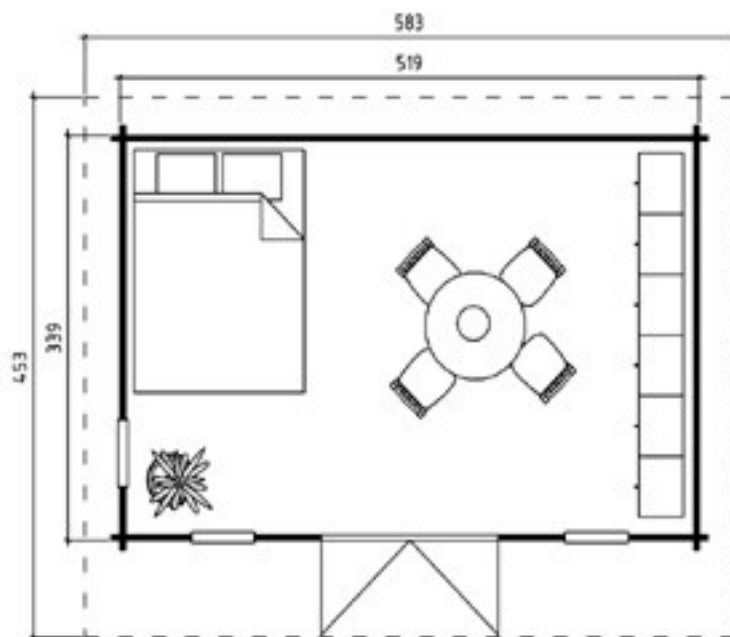

## Trentan 'Bagshot 2' Log Cabin

Size 519 x 339

44mm Logs

Five Year  
Guarantee

Double Glazed

EPDM Roofing  
Option

Assembly Service

Quality Joinery

### Dimensions

Floor Area	16.85m <sup>2</sup>
Roof Dimensions	4.49m x 5.79m
Cubic Volume	37.5m <sup>3</sup>
Wall Height	2.11m
Ridge Height	2.49m
Front Overhang	80cm
Internal Cabin Size	5.1 x 3.3m

### Windows & Doors

Double Doors (1)	159 x 196cm
Single Window (3)	56 x 178cm
Double Glazed As Standard	
Opens Inwards	
3 Way adjustable Door hinges	

Roof / Floor Boards	18mm
Roof Surface	26.06m <sup>3</sup>

### Dimensions

Floor Area	11.70m <sup>2</sup>
Roof Dimensions	4.59m x 4.19m
Cubic Volume	26.1m <sup>3</sup>
Wall Height	2.11m
Ridge Height	2.49m
Front Overhang	80cm
Internal Cabin Size	3.9 x 3m