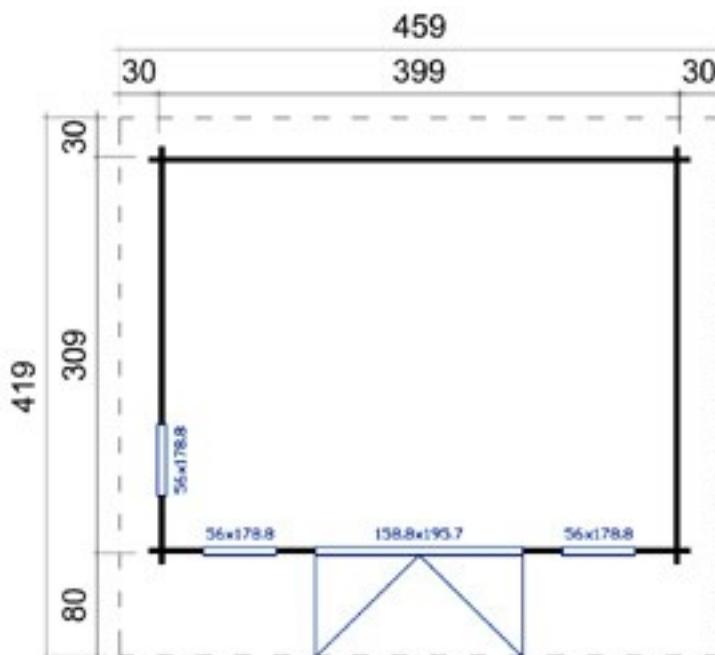

### Dimensions

Floor Area	16.85m <sup>2</sup>
Roof Dimensions	4.49m x 5.79m
Cubic Volume	37.5m <sup>3</sup>
Wall Height	2.11m
Ridge Height	2.49m
Front Overhang	80cm
Internal Cabin Size	5.1 x 3.3m

### Dimensions

Floor Area	11.70m <sup>2</sup>
Roof Dimensions	4.59m x 4.19m
Cubic Volume	26.1m <sup>3</sup>
Wall Height	2.11m
Ridge Height	2.49m
Front Overhang	80cm
Internal Cabin Size	3.9 x 3m

### Windows & Doors

Double Doors (1)	159 x 196cm
Single Window (3)	56 x 178cm
Double Glazed As Standard	
Opens Inwards	
3 Way adjustable Door hinges	
Roof / Floor Boards	18mm
Roof Surface	19.3m <sup>3</sup>

### Dimensions

Floor Area	7.43m <sup>2</sup>
Roof Dimensions	3.5m x 3.9m
Cubic Volume	16.51m <sup>3</sup>
Wall Height	2.11m
Ridge Height	2.46m
Front Overhang	80cm
Internal Cabin Size	3.212 x 2.312m