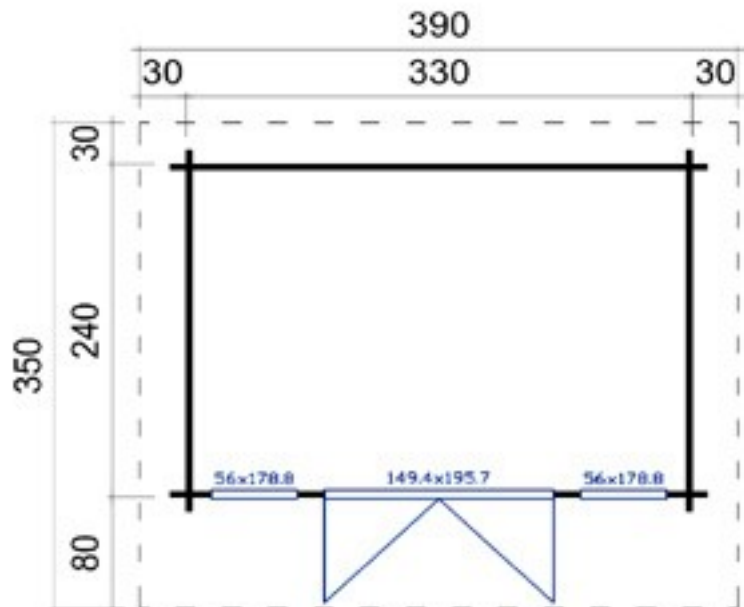

### Dimensions

Floor Area	7.43m <sup>2</sup>
Roof Dimensions	3.5m x 3.9m
Cubic Volume	16.51m <sup>3</sup>
Wall Height	2.11m
Ridge Height	2.46m
Front Overhang	80cm
Internal Cabin Size	3.212 x 2.312m

### Windows & Doors

Double Doors (1)	149 x 196cm
Single Window (2)	56 x 178cm
Double Glazed As Standard	
Opens Inwards	
3 Way adjustable Door hinges	

Roof / Floor Boards	18mm
Roof Surface	13.71m <sup>3</sup>