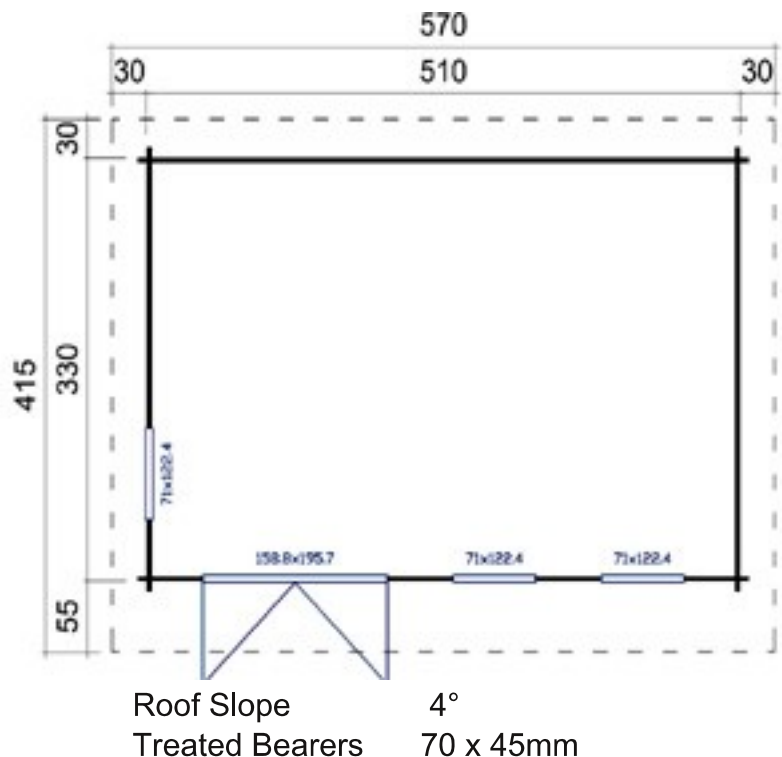

## Trentan 'Banstead' Log Cabin

Size 510 x 330

40mm Logs

Five Year Guarantee

Double Glazed

EPDM Roofing Option

Assembly Service

Quality Joinery

### Dimensions

Floor Area	16.60m <sup>2</sup>
Roof Dimensions	5.70m x 4.15m
Cubic Volume	34.1m <sup>3</sup>
Wall Height	1.99m
Ridge Height	2.23m
Front Overhang	55cm
Internal Cabin Size	5 x 3.2m

### Windows & Doors

Double Doors (1)	159 x 196cm
Single Window (3)	71 x 124cm
Double Glazed As Standard	
Opens Inwards	
3 Way adjustable Door hinges	
Roof / Floor Boards	18mm
Roof Surface	23.79m <sup>3</sup>