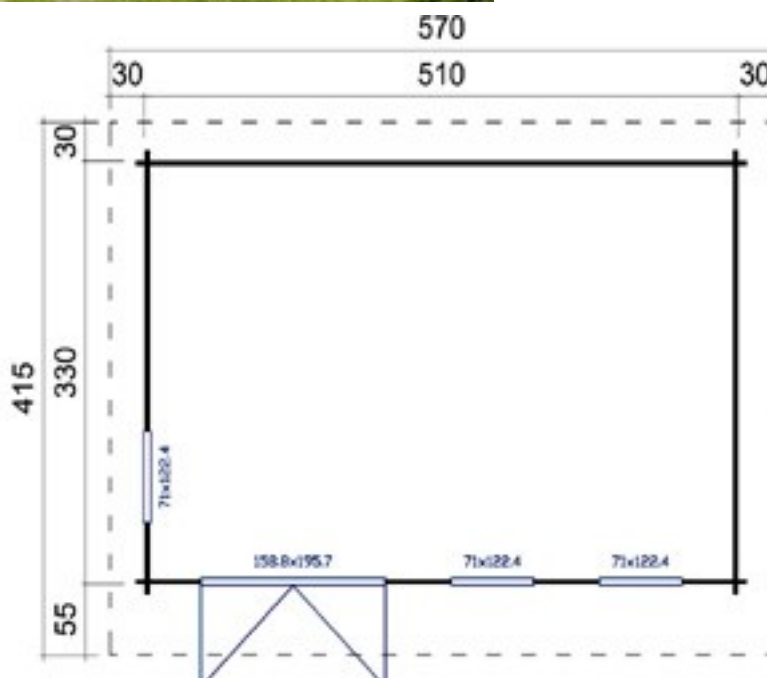

Phone (0333) 800 8880
 www.leisurebuildings.com
 trentan@leisurebuildings.com

Trentan 'Banstead' Log Cabin

Size 510 x 330

40mm Logs

Five Year
Guarantee

Double Glazed

EPDM Roofing
Option

Assembly Service

Quality Joinery

Contemporary
Style Glazing

Dimensions

Floor Area	16.60m ²
Roof Dimensions	5.70m x 4.15m
Cubic Volume	34.1m ³
Wall Height	1.99m
Ridge Height	2.23m
Front Overhang	55cm
Internal Cabin Size	5 x 3.2m

Windows & Doors

Double Doors (1)	159 x 196cm
Single Window (3)	71 x 124cm
Double Glazed As Standard	
Opens Inwards	
3 Way adjustable Door hinges	

Roof / Floor Boards	18mm
Roof Surface	23.79m ³

Roof Slope	4°
Treated Bearers	70 x 45mm