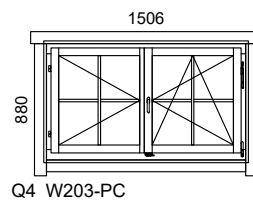

Q4 WINDOWS

WALL 44 / 58 / 70 / 92 mm

- internal view -

Description:

- Fittings: two-hand turn-tilt (EURO)
- Material: laminated 58 mm (pine)
- Glass type: double glass 4-9-4 mm
- Sealing: yes
- Hinges: bolt hinges
- Water gutter: Aluminium (RG869)
- Trim strips: spruce
- Rain strip: spruce
- Opening direction: right-handed
- Opening side: inward

Code description				
Type	Nr		Hand	Glass
W	101	-	P	C
D Tür			P Right	C Clear
W Fenster			V Left	T Tempered
			F Fixed	M Matt
			K Tiltwindow	

Special dimensions are available in range:

- Single window: (min...max) W= 500...1100 mm, H= 500...2300 mm
- Double window: (min...max) W= 1100...2300 mm, H= 500...2300 mm
- Fixed window: (min...max) W= 365...2300 mm, H= 200...2300 mm