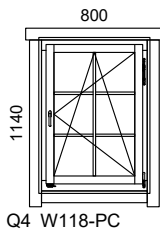

Q4 WINDOWS

WALL 44 / 58 / 70 / 92 mm

- internal view -

Description:

- Fittings: two-hand turn-tilt (EURO)
- Material: laminated 58 mm (pine)
- Glass type: double glass 4-9-4 mm
- Sealing: yes
- Hinges: bolt hinges
- Water gutter: Aluminium (RG869)
- Trim strips: spruce
- Rain strip: spruce
- Opening direction: right-handed
- Opening side: inward

Code description				
Type	Nr		Hand	Glass
W	101	-	P	C
D Tür			P Right	C Clear
W Fenster			V Left	T Tempered
			F Fixed	M Matt
			K Tiltwindow	

Special dimensions are available in range:

- Single window: (min...max) W= 500...1100 mm, H= 500...2300 mm
- Double window: (min...max) W= 1100...2300 mm, H= 500...2300 mm
- Fixed window: (min...max) W= 365...2300 mm, H= 200...2300 mm