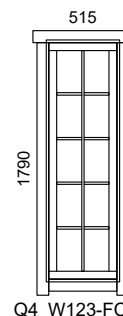

Q4 WINDOWS

WALL 44 / 58 / 70 / 92 mm

- internal view -

Description:

- Fittings: two-hand turn-tilt (EURO)
- Material: laminated 58 mm (pine)
- Glass type: double glass 4-9-4 mm
- Sealing: yes
- Hinges: bolt hinges
- Water gutter: Aluminium (RG869)
- Trim strips: spruce
- Rain strip: spruce
- Opening direction: right-handed
- Opening side: inward

Code description				
Type	Nr		Hand	Glass
W	101	-	P	C
D Tür			P Right	C Clear
W Fenster			V Left	T Tempered
			F Fixed	M Matt
			K Tiltwindow	

Special dimensions are available in range:

- Single window: (min...max) W= 500...1100 mm, H= 500...2300 mm
- Double window: (min...max) W= 1100...2300 mm, H= 500...2300 mm
- Fixed window: (min...max) W= 365...2300 mm, H= 200...2300 mm