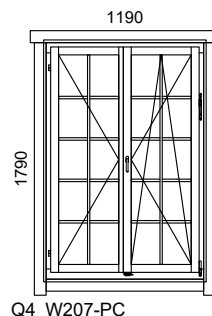

Q4 WINDOWS

WALL 44 / 58 / 70 / 92 mm

- internal view -

Description:

- Fittings: two-hand turn-tilt (EURO)
- Material: laminated 58 mm (pine)
- Glass type: double glass 4-9-4 mm
- Sealing: yes
- Hinges: bolt hinges
- Water gutter: Aluminium (RG869)
- Trim strips: spruce
- Rain strip: spruce
- Opening direction: right-handed
- Opening side: inward

Code description				
Type	Nr		Hand	Glass
W	101	-	P	C
D Tür			P Right	C Clear
W Fenster			V Left	T Tempered
			F Fixed	M Matt
			K Tiltwindow	

Special dimensions are available in range:

- Single window: (min...max) W= 500...1100 mm, H= 500...2300 mm
- Double window: (min...max) W= 1100...2300 mm, H= 500...2300 mm
- Fixed window: (min...max) W= 365...2300 mm, H= 200...2300 mm