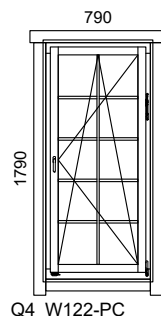

Q4 WINDOWS

WALL 44 / 58 / 70 / 92 mm

- internal view -

Description:

- Fittings: two-hand turn-tilt (EURO)
- Material: laminated 58 mm (pine)
- Glass type: double glass 4-9-4 mm
- Sealing: yes
- Hinges: bolt hinges
- Water gutter: Aluminium (RG869)
- Trim strips: spruce
- Rain strip: spruce
- Opening direction: right-handed
- Opening side: inward

Code description				
Type	Nr		Hand	Glass
W	101	-	P	C
D Tür			P Right	C Clear
W Fenster			V Left	T Tempered
			F Fixed	M Matt
			K Tiltwindow	

Special dimensions are available in range:

- Single window: (min...max) W= 500...1100 mm, H= 500...2300 mm
- Double window: (min...max) W= 1100...2300 mm, H= 500...2300 mm
- Fixed window: (min...max) W= 365...2300 mm, H= 200...2300 mm