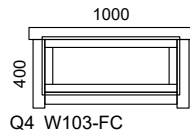

Q4 WINDOWS

WALL 44 / 58 / 70 / 92 mm

- internal view -

Description:

- Fittings: two-hand turn-tilt (EURO)
- Material: laminated 58 mm (pine)
- Glass type: double glass 4-9-4 mm
- Sealing: yes
- Hinges: bolt hinges
- Water gutter: Aluminium (RG869)
- Trim strips: spruce
- Rain strip: spruce
- Opening direction: right-handed
- Opening side: inward

Code description				
Type	Nr		Hand	Glass
W	101	-	P	C
D Tür			P Right	C Clear
W Fenster			V Left	T Tempered
			F Fixed	M Matt
			K Tiltwindow	

Special dimensions are available in range:

- Single window: (min...max) W= 500...1100 mm, H= 500...2300 mm
- Double window: (min...max) W= 1100...2300 mm, H= 500...2300 mm
- Fixed window: (min...max) W= 365...2300 mm, H= 200...2300 mm