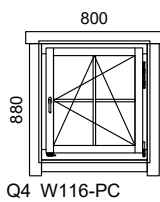

Q4 WINDOWS

WALL 44 / 58 / 70 / 92 mm

- internal view -

Description:

- Fittings: two-hand turn-tilt (EURO)
- Material: laminated 58 mm (pine)
- Glass type: double glass 4-9-4 mm
- Sealing: yes
- Hinges: bolt hinges
- Water gutter: Aluminium (RG869)
- Trim strips: spruce
- Rain strip: spruce
- Opening direction: right-handed
- Opening side: inward

Code description				
Type	Nr		Hand	Glass
W	101	-	P	C
D Tür			P Right	C Clear
W Fenster			V Left	T Tempered
			F Fixed	M Matt
			K Tiltwindow	

Special dimensions are available in range:

- Single window: (min...max) W= 500...1100 mm, H= 500...2300 mm
- Double window: (min...max) W= 1100...2300 mm, H= 500...2300 mm
- Fixed window: (min...max) W= 365...2300 mm, H= 200...2300 mm