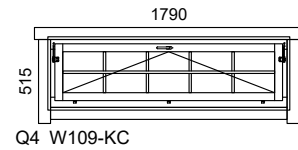

Q4 WINDOWS

WALL 44 / 58 / 70 / 92 mm

- internal view -

Description:

- Fittings: two-hand turn-tilt (EURO)
- Material: laminated 58 mm (pine)
- Glass type: double glass 4-9-4 mm
- Sealing: yes
- Hinges: bolt hinges
- Water gutter: Aluminium (RG869)
- Trim strips: spruce
- Rain strip: spruce
- Opening direction: right-handed
- Opening side: inward

Code description				
Type	Nr		Hand	Glass
W	101	-	P	C
D Tür			P Right	C Clear
W Fenster			V Left	T Tempered
			F Fixed	M Matt
			K Tiltwindow	

Special dimensions are available in range:

- Single window: (min...max) W= 500...1100 mm, H= 500...2300 mm
- Double window: (min...max) W= 1100...2300 mm, H= 500...2300 mm
- Fixed window: (min...max) W= 365...2300 mm, H= 200...2300 mm