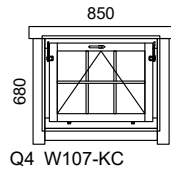

Q4 WINDOWS

WALL 44 / 58 / 70 / 92 mm

- internal view -

Description:

- Fittings: two-hand turn-tilt (EURO)
- Material: laminated 58 mm (pine)
- Glass type: double glass 4-9-4 mm
- Sealing: yes
- Hinges: bolt hinges
- Water gutter: Aluminium (RG869)
- Trim strips: spruce
- Rain strip: spruce
- Opening direction: right-handed
- Opening side: inward

Code description				
Type	Nr		Hand	Glass
W	101	-	P	C
D Tür			P Right	C Clear
W Fenster			V Left	T Tempered
			F Fixed	M Matt
			K Tiltwindow	

Special dimensions are available in range:

- Single window: (min...max) W= 500...1100 mm, H= 500...2300 mm
- Double window: (min...max) W= 1100...2300 mm, H= 500...2300 mm
- Fixed window: (min...max) W= 365...2300 mm, H= 200...2300 mm