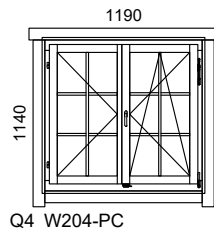

Q4 WINDOWS

WALL 44 / 58 / 70 / 92 mm

- internal view -

Description:

- Fittings: two-hand turn-tilt (EURO)
- Material: laminated 58 mm (pine)
- Glass type: double glass 4-9-4 mm
- Sealing: yes
- Hinges: bolt hinges
- Water gutter: Aluminium (RG869)
- Trim strips: spruce
- Rain strip: spruce
- Opening direction: right-handed
- Opening side: inward

Code description				
Type	Nr		Hand	Glass
W	101	-	P	C
D Tür			P Right	C Clear
W Fenster			V Left	T Tempered
			F Fixed	M Matt
			K Tiltwindow	

Special dimensions are available in range:

- Single window: (min...max) W= 500...1100 mm, H= 500...2300 mm
- Double window: (min...max) W= 1100...2300 mm, H= 500...2300 mm
- Fixed window: (min...max) W= 365...2300 mm, H= 200...2300 mm