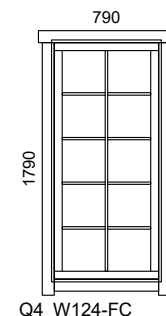

Q4 WINDOWS

WALL 44 / 58 / 70 / 92 mm

- internal view -

Description:

- Fittings: two-hand turn-tilt (EURO)
- Material: laminated 58 mm (pine)
- Glass type: double glass 4-9-4 mm
- Sealing: yes
- Hinges: bolt hinges
- Water gutter: Aluminium (RG869)
- Trim strips: spruce
- Rain strip: spruce
- Opening direction: right-handed
- Opening side: inward

Code description				
Type	Nr		Hand	Glass
W	101	-	P	C
D Tür			P Right	C Clear
W Fenster			V Left	T Tempered
			F Fixed	M Matt
			K Tiltwindow	

Special dimensions are available in range:

- Single window: (min...max) W= 500...1100 mm, H= 500...2300 mm
- Double window: (min...max) W= 1100...2300 mm, H= 500...2300 mm
- Fixed window: (min...max) W= 365...2300 mm, H= 200...2300 mm