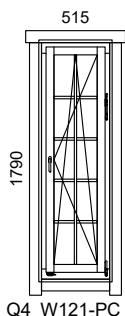

Q4 WINDOWS

WALL 44 / 58 / 70 / 92 mm

- internal view -

Description:

- Fittings: two-hand turn-tilt (EURO)
- Material: laminated 58 mm (pine)
- Glass type: double glass 4-9-4 mm
- Sealing: yes
- Hinges: bolt hinges
- Water gutter: Aluminium (RG869)
- Trim strips: spruce
- Rain strip: spruce
- Opening direction: right-handed
- Opening side: inward

Code description				
Type	Nr		Hand	Glass
W	101	-	P	C
D Tür			P Right	C Clear
W Fenster			V Left	T Tempered
			F Fixed	M Matt
			K Tiltwindow	

Special dimensions are available in range:

- Single window: (min...max) W= 500...1100 mm, H= 500...2300 mm
- Double window: (min...max) W= 1100...2300 mm, H= 500...2300 mm
- Fixed window: (min...max) W= 365...2300 mm, H= 200...2300 mm