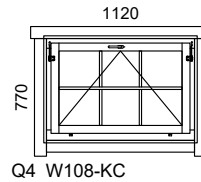

Q4 WINDOWS

WALL 44 / 58 / 70 / 92 mm

- internal view -

Description:

- Fittings: two-hand turn-tilt (EURO)
- Material: laminated 58 mm (pine)
- Glass type: double glass 4-9-4 mm
- Sealing: yes
- Hinges: bolt hinges
- Water gutter: Aluminium (RG869)
- Trim strips: spruce
- Rain strip: spruce
- Opening direction: right-handed
- Opening side: inward

Code description				
Type	Nr		Hand	Glass
W	101	-	P	C
D Tür			P Right	C Clear
W Fenster			V Left	T Tempered
			F Fixed	M Matt
			K Tiltwindow	

Special dimensions are available in range:

- Single window: (min...max) W= 500...1100 mm, H= 500...2300 mm
- Double window: (min...max) W= 1100...2300 mm, H= 500...2300 mm
- Fixed window: (min...max) W= 365...2300 mm, H= 200...2300 mm