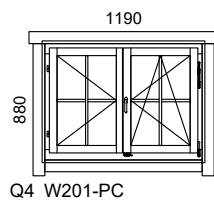

Q4 WINDOWS

WALL 44 / 58 / 70 / 92 mm

- internal view -

Description:

- Fittings: two-hand turn-tilt (EURO)
- Material: laminated 58 mm (pine)
- Glass type: double glass 4-9-4 mm
- Sealing: yes
- Hinges: bolt hinges
- Water gutter: Aluminium (RG869)
- Trim strips: spruce
- Rain strip: spruce
- Opening direction: right-handed
- Opening side: inward

Code description				
Type	Nr		Hand	Glass
W	101	-	P	C
D Tür			P Right	C Clear
W Fenster			V Left	T Tempered
			F Fixed	M Matt
			K Tiltwindow	

Special dimensions are available in range:

- Single window: (min...max) W= 500...1100 mm, H= 500...2300 mm
- Double window: (min...max) W= 1100...2300 mm, H= 500...2300 mm
- Fixed window: (min...max) W= 365...2300 mm, H= 200...2300 mm