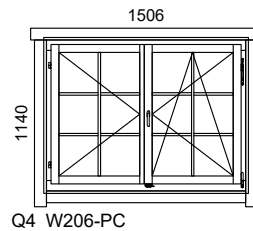

Q4 WINDOWS

WALL 44 / 58 / 70 / 92 mm

- internal view -

Description:

- Fittings: two-hand turn-tilt (EURO)
- Material: laminated 58 mm (pine)
- Glass type: double glass 4-9-4 mm
- Sealing: yes
- Hinges: bolt hinges
- Water gutter: Aluminium (RG869)
- Trim strips: spruce
- Rain strip: spruce
- Opening direction: right-handed
- Opening side: inward

Code description				
Type	Nr		Hand	Glass
W	101	-	P	C
D Tür			P Right	C Clear
W Fenster			V Left	T Tempered
			F Fixed	M Matt
			K Tiltwindow	

Special dimensions are available in range:

- Single window: (min...max) W= 500...1100 mm, H= 500...2300 mm
- Double window: (min...max) W= 1100...2300 mm, H= 500...2300 mm
- Fixed window: (min...max) W= 365...2300 mm, H= 200...2300 mm