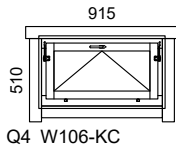

Q4 WINDOWS

WALL 44 / 58 / 70 / 92 mm

- internal view -

Description:

- Fittings: two-hand turn-tilt (EURO)
- Material: laminated 58 mm (pine)
- Glass type: double glass 4-9-4 mm
- Sealing: yes
- Hinges: bolt hinges
- Water gutter: Aluminium (RG869)
- Trim strips: spruce
- Rain strip: spruce
- Opening direction: right-handed
- Opening side: inward

Code description				
Type	Nr		Hand	Glass
W	101	-	P	C
D Tür			P Right	C Clear
W Fenster			V Left	T Tempered
			F Fixed	M Matt
			K Tiltwindow	

Special dimensions are available in range:

- Single window: (min...max) W= 500...1100 mm, H= 500...2300 mm
- Double window: (min...max) W= 1100...2300 mm, H= 500...2300 mm
- Fixed window: (min...max) W= 365...2300 mm, H= 200...2300 mm