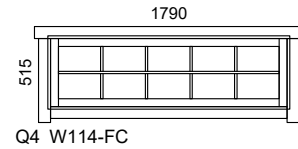

Q4 WINDOWS

WALL 44 / 58 / 70 / 92 mm

- internal view -

Description:

- Fittings: two-hand turn-tilt (EURO)
- Material: laminated 58 mm (pine)
- Glass type: double glass 4-9-4 mm
- Sealing: yes
- Hinges: bolt hinges
- Water gutter: Aluminium (RG869)
- Trim strips: spruce
- Rain strip: spruce
- Opening direction: right-handed
- Opening side: inward

Code description				
Type	Nr		Hand	Glass
W	101	-	P	C
D Tür			P Right	C Clear
W Fenster			V Left	T Tempered
			F Fixed	M Matt
			K Tiltwindow	

Special dimensions are available in range:

- Single window: (min...max) W= 500...1100 mm, H= 500...2300 mm
- Double window: (min...max) W= 1100...2300 mm, H= 500...2300 mm
- Fixed window: (min...max) W= 365...2300 mm, H= 200...2300 mm