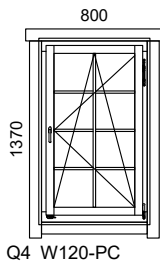

Q4 WINDOWS

WALL 44 / 58 / 70 / 92 mm

- internal view -

Description:

- Fittings: two-hand turn-tilt (EURO)
- Material: laminated 58 mm (pine)
- Glass type: double glass 4-9-4 mm
- Sealing: yes
- Hinges: bolt hinges
- Water gutter: Aluminium (RG869)
- Trim strips: spruce
- Rain strip: spruce
- Opening direction: right-handed
- Opening side: inward

Code description				
Type	Nr		Hand	Glass
W	101	-	P	C
D Tür			P Right	C Clear
W Fenster			V Left	T Tempered
			F Fixed	M Matt
			K Tiltwindow	

Special dimensions are available in range:

- Single window: (min...max) W= 500...1100 mm, H= 500...2300 mm
- Double window: (min...max) W= 1100...2300 mm, H= 500...2300 mm
- Fixed window: (min...max) W= 365...2300 mm, H= 200...2300 mm