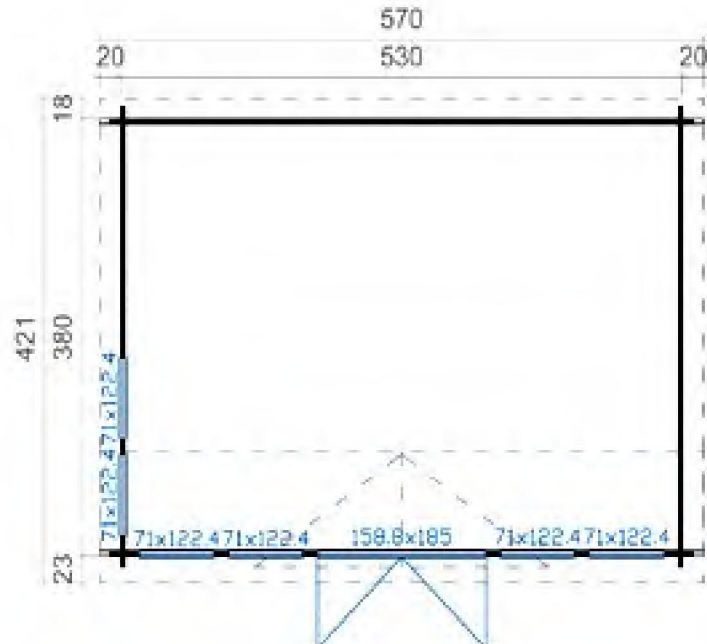

Phone (0333) 800 8880
 www.leisurebuildings.com
 trentan@leisurebuildings.com

Trentan 'Bisley' Clockhouse Log Cabin

Size 530 x 380

44mm Logs

Five Year
Guarantee

Double Glazed

Felt Tiles Included

Assembly Service

Quality Joinery

Georgian Or
Classic Style
Windows

Dimensions

Floor Area	19.35m ²
Roof Dimensions	4.21m x 5.7m
Cubic Volume	42.42m ³
Wall Height	1.99m
Ridge Height	2.457m
Front Overhang	20cm
Internal Cabin Size	5.212 x 3.712m

Windows & Doors

Double Doors (1)	158 x 185cm
Single Window (6)	71 x 122cm
Double Glazed As Standard	
Opens Inwards	
3 Way adjustable Door hinges	

Roof / Floor Boards	18mm
Roof Surface	25.81m ³

Roof Slope	8°
Treated Bearers	70 x 45mm