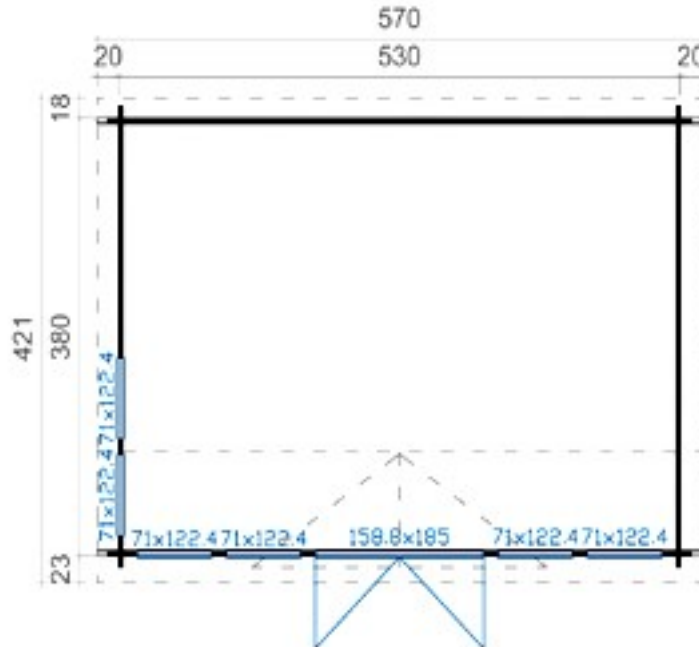

## Trentan 'Bisley' Clockhouse Log Cabin Size 530 x 380

44mm Logs

Five Year  
Guarantee

Double Glazed

Felt Tiles Included

Assembly Service

Quality Joinery

Georgian Or  
Classic Style  
Windows

### Dimensions

Floor Area 19.35m<sup>2</sup>  
 Roof Dimensions 4.21m x 5.7m  
 Cubic Volume 42.42m<sup>3</sup>  
 Wall Height 1.99m  
 Ridge Height 2.457m  
 Front Overhang 20cm  
 Internal Cabin Size 5.212 x 3.712m

### Windows & Doors

Double Doors (1) 158 x 185cm  
 Single Window (6) 71 x 122cm  
 Double Glazed As Standard  
 Opens Inwards  
 3 Way adjustable Door hinges

Roof / Floor Boards 18mm  
 Roof Surface 25.81m<sup>3</sup>

Roof Slope 8°  
 Treated Bearers 70 x 45mm