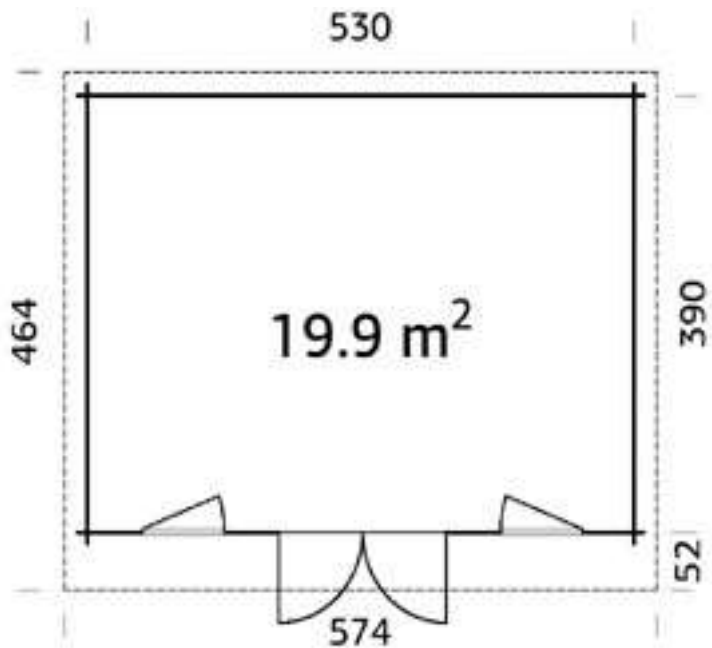

Quality Joinery

Contemporary
Style Glazing

Dimensions

Wall Height 2.14m
 Ridge Height 2.56cm
 Internal Cabin Size 4.492 x 3.292m
 Thickness of Glass 3-6-3mm

Windows & Doors

Double Doors (1) 151 x 186cm
 Windows (2) 66 x 168cm
 Double Glazed As Standard
 Windows Open Inwards
 3 Way adjustable Door hinges
 Roof / Floor Boards 19mm
 Roof Surface 20.4m³

Trentan 'Bray 2' Log Cabin

Size 530 x 390

- 44mm Logs
- Five Year Guarantee
- Double Glazed
- EPDM Felt Option
- Assembly Service
- Quality Joinery
- Contemporary Style Glazing

Dimensions

Wall Height 2.14m
 Ridge Height 2.56m
 Internal Cabin Size 5.212 x 3.812m
 Thickness of Glass 3-6-3mm

Windows & Doors

Double Doors (1) 151 x 186cm
 Windows (2) 66 x 168cm
 Double Glazed As Standard
 Windows Open Inwards
 3 Way adjustable Door hinges
 Roof / Floor Boards 19mm
 Roof Surface 26.3m³

Roof Slope 3°
 Treated Bearers