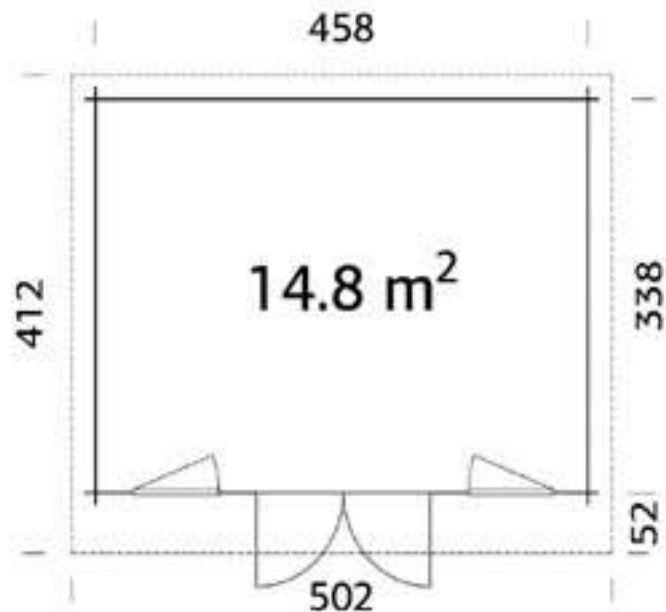

Phone (0333) 800 8880
 www.leisurebuildings.com
 trentan@leisurebuildings.com

Trentan 'Bray 1' Log Cabin

Size 458 x 338

44mm Logs

Five Year
Guarantee

Double Glazed

EPDM Roofing
Option

Assembly Service

Quality Joinery

Contemporary
Style Glazing

Dimensions

Wall Height 2.14m
 Ridge Height 2.56cm
 Internal Cabin Size 4.492 x 3.292m
 Thickness of Glass 3-6-3mm

Windows & Doors

Double Doors (1) 151 x 186cm
 Windows (2) 66 x 168cm
 Double Glazed As Standard
 Windows Open Inwards
 3 Way adjustable Door hinges
 Roof / Floor Boards 19mm
 Roof Surface 20.4m³

Trentan 'Bray 2' Log Cabin

Size 530 x 390

- 44mm Logs
- Five Year Guarantee
- Double Glazed
- EPDM Felt Option
- Assembly Service
- Quality Joinery
- Contemporary Style Glazing

Dimensions

Wall Height 2.14m
 Ridge Height 2.56m
 Internal Cabin Size 5.212 x 3.812m
 Thickness of Glass 3-6-3mm

Windows & Doors

Double Doors (1) 151 x 186cm
 Windows (2) 66 x 168cm
 Double Glazed As Standard
 Windows Open Inwards
 3 Way adjustable Door hinges
 Roof / Floor Boards 19mm
 Roof Surface 26.3m³

Roof Slope 3°
 Treated Bearers