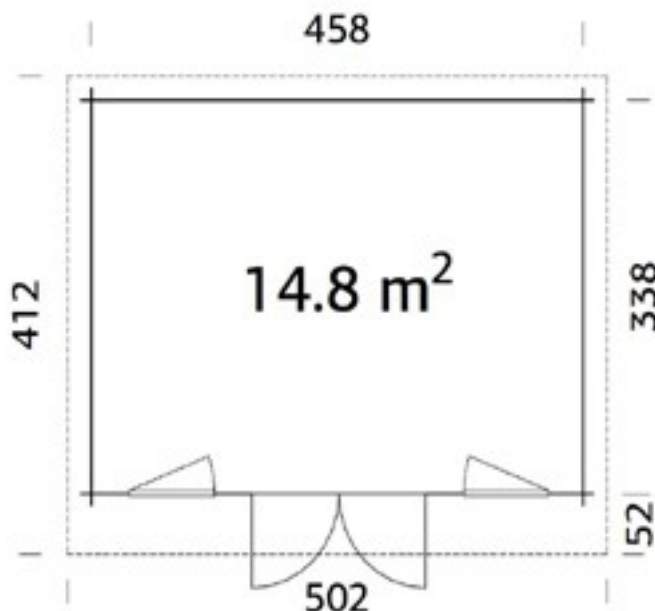

Phone (0333) 800 8880
www.leisurebuildings.com
trentan@leisurebuildings.com

Trentan 'Bray 1' Log Cabin

Size 458 x 338

44mm Logs

Five Year
Guarantee

Double Glazed

EPDM Roofing
Option

Assembly Service

Quality Joinery

Contemporary
Style Glazing

Dimensions

Wall Height 2.14m
Ridge Height 2.56cm
Internal Cabin Size 4.492 x 3.292m
Thickness of Glass 3-6-3mm

Windows & Doors

Double Doors (1) 151 x 186cm
Windows (2) 66 x 168cm
Double Glazed As Standard
Windows Open Inwards
3 Way adjustable Door hinges
Roof / Floor Boards 19mm
Roof Surface 20.4m³

Trentan 'Bray 2' Log Cabin

Size 530 x 390

- 44mm Logs
- Five Year Guarantee
- Double Glazed
- EPDM Felt Option
- Assembly Service
- Quality Joinery
- Contemporary Style Glazing

Dimensions

Wall Height 2.14m
 Ridge Height 2.56m
 Internal Cabin Size 5.212 x 3.812m
 Thickness of Glass 3-6-3mm

Windows & Doors

Double Doors (1) 151 x 186cm
 Windows (2) 66 x 168cm
 Double Glazed As Standard
 Windows Open Inwards
 3 Way adjustable Door hinges
 Roof / Floor Boards 19mm
 Roof Surface 26.3m³

Roof Slope 3°
 Treated Bearers