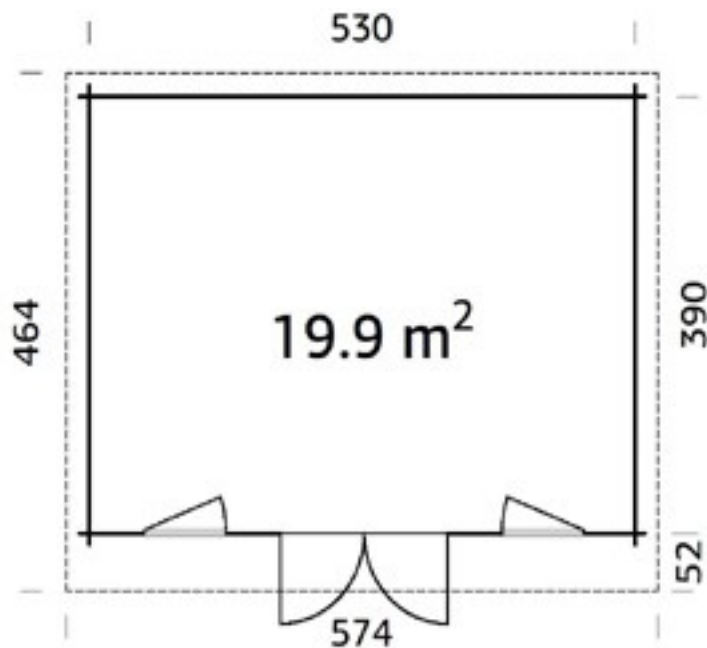

Quality Joinery

Contemporary
Style Glazing

Dimensions

Wall Height 2.14m
Ridge Height 2.56cm
Internal Cabin Size 4.492 x 3.292m
Thickness of Glass 3-6-3mm

Windows & Doors

Double Doors (1) 151 x 186cm
Windows (2) 66 x 168cm
Double Glazed As Standard
Windows Open Inwards
3 Way adjustable Door hinges
Roof / Floor Boards 19mm
Roof Surface 20.4m³

Trentan 'Bray 2' Log Cabin

Size 530 x 390

- 44mm Logs
- Five Year Guarantee
- Double Glazed
- EPDM Felt Option
- Assembly Service
- Quality Joinery
- Contemporary Style Glazing

Dimensions

Wall Height 2.14m
 Ridge Height 2.56m
 Internal Cabin Size 5.212 x 3.812m
 Thickness of Glass 3-6-3mm

Windows & Doors

Double Doors (1) 151 x 186cm
 Windows (2) 66 x 168cm
 Double Glazed As Standard
 Windows Open Inwards
 3 Way adjustable Door hinges
 Roof / Floor Boards 19mm
 Roof Surface 26.3m³

Roof Slope 3°
 Treated Bearers