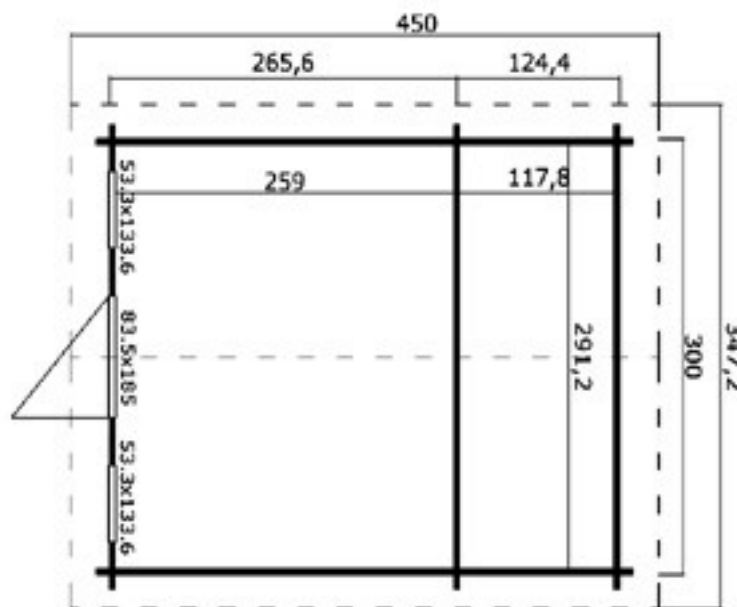

## Trentan 'Brockham' Log Cabin & Shed Size 300 x 390

44mm Logs

Five Year Guarantee

Double Glazed

Felt Tiles Included

Assembly Service

Shed door can be positioned to suit

Georgian Or Classic Style Glazing

### Dimensions

Floor Area	11.10m <sup>2</sup>
Roof Dimensions	3.47m x 4.50m
Cubic Volume	24.99m <sup>3</sup>
Wall Height	2.05m
Ridge Height	2.52m
Front Overhang	30cm
Internal Cabin Size	2.59 x 2.912m

### Windows & Doors

Glazed Door (1)	83 x 185cm
Single Door (1)	83 x 185cm
Single Window (2)	53 x 133cm
Double Glazed As Standard	
Opens Inwards	
3 Way adjustable Door hinges	

Roof / Floor Boards	18mm
Roof Surface	16.2m <sup>3</sup>

Roof Slope	15°
Treated Bearers	70 x 45mm