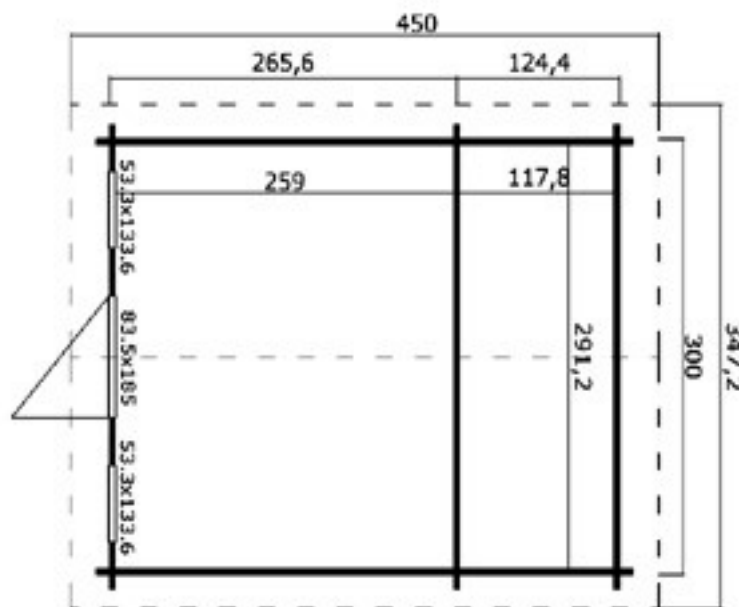

## Trentan 'Brockham' Log Cabin & Shed Size 300 x 390

44mm Logs

Five Year  
Guarantee

Double Glazed

Felt Tiles Included

Assembly Service

Shed door can be  
positioned to suit

Georgian Or  
Classic Style  
Glazing

### Dimensions

Floor Area	11.10m <sup>2</sup>
Roof Dimensions	3.47m x 4.50m
Cubic Volume	24.99m <sup>3</sup>
Wall Height	2.05m
Ridge Height	2.52m
Front Overhang	30cm
Internal Cabin Size	2.59 x 2.912m

### Windows & Doors

Glazed Door (1)	83 x 185cm
Single Door (1)	83 x 185cm
Single Window (2)	53 x 133cm
Double Glazed As Standard	
Opens Inwards	
3 Way adjustable Door hinges	

Roof / Floor Boards	18mm
Roof Surface	16.2m <sup>3</sup>

Roof Slope	15°
Treated Bearers	70 x 45mm