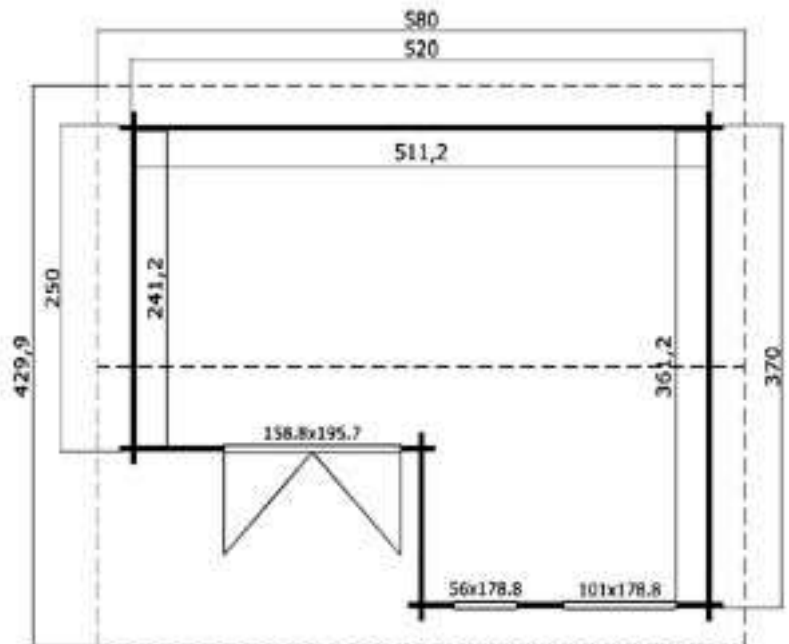

Quality Joinery

Contemporary
Style Glazing

Dimensions

Floor Area	16.12m ²
Roof Dimensions	5.8m x 4.3m
Cubic Volume	36.75m ³
Wall Height	2.11m
Ridge Height	2.58m
Front Overhang	30cm
Internal Cabin Size	5.112 x 3.612m

Windows & Doors

Double Doors (1)	158 x 196cm
Single Opener (1)	56 x 178cm
Fixed Window (1)	101 x 178cm
Double Glazed As Standard	
3 Way adjustable Door hinges	

Roof / Floor Boards	18mm
Roof Surface	25.74m ³

Felt Tiles Included

Assembly Service

Quality Joinery

Contemporary
Style Glazing

Dimensions

Floor Area	16.16m ²
Roof Dimensions	5.8m x 4.3m
Cubic Volume	36.84m ³
Wall Height	2.04m
Ridge Height	2.58m
Front Overhang	30cm
Internal Cabin Size	5.06 x 3.56m

Windows & Doors

Double Doors (1)	158 x 196cm
Double Window (1)	110 x 173cm
Single Window (1)	55 x 173cm
Double Glazed As Standard	
3 Way adjustable Door hinges	
Roof / Floor Boards	18mm
Roof Surface	25.52m ³