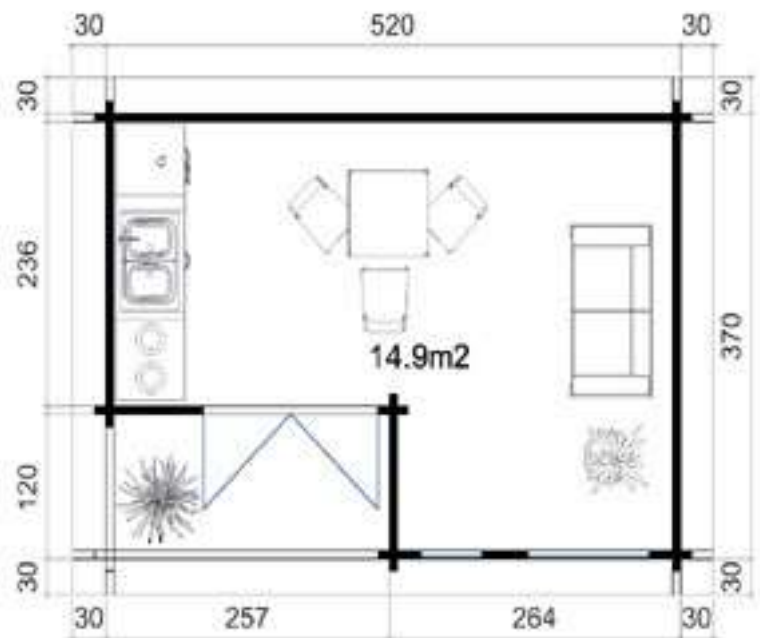

Quality Joinery

Contemporary
Style Glazing

Dimensions

Floor Area	16.12m ²
Roof Dimensions	5.8m x 4.3m
Cubic Volume	36.75m ³
Wall Height	2.11m
Ridge Height	2.58m
Front Overhang	30cm
Internal Cabin Size	5.112 x 3.612m

Windows & Doors

Double Doors (1)	158 x 196cm
Single Opener (1)	56 x 178cm
Fixed Window (1)	101 x 178cm
Double Glazed As Standard	
3 Way adjustable Door hinges	

Roof / Floor Boards	18mm
Roof Surface	25.74m ³

Felt Tiles Included

Assembly Service

Quality Joinery

Contemporary
Style Glazing

Dimensions

Floor Area	16.16m ²
Roof Dimensions	5.8m x 4.3m
Cubic Volume	36.84m ³
Wall Height	2.04m
Ridge Height	2.58m
Front Overhang	30cm
Internal Cabin Size	5.06 x 3.56m

Windows & Doors

Double Doors (1)	158 x 196cm
Double Window (1)	110 x 173cm
Single Window (1)	55 x 173cm
Double Glazed As Standard	
3 Way adjustable Door hinges	
Roof / Floor Boards	18mm
Roof Surface	25.52m ³