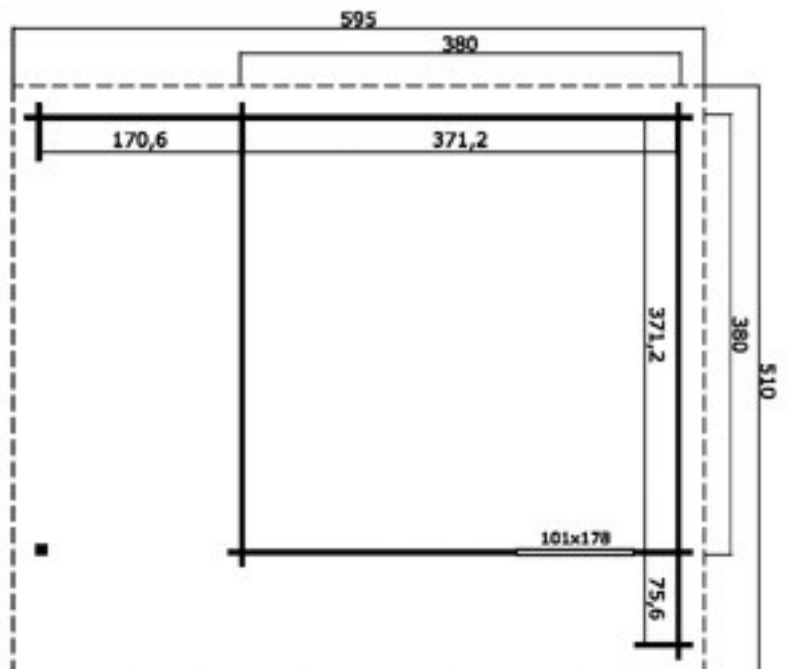

Phone (0333) 800 8880
 www.leisurebuildings.com
 trentan@leisurebuildings.com

Trentan 'Carshalton' Log Cabin Canopy Size 555 x 460

- 44mm Logs
- Five Year Guarantee
- Double Glazed
- EPDM Option
- Assembly Service
- Doors & 3 windows positioned to suit
- Contemporary Style Glazing

Dimensions

Floor Area	13.78m ²
Roof Dimensions	5.1m x 5.95m
Cubic Volume	32.99m ³
Wall Height	2.34m
Ridge Height	2.53m
Front Overhang	105cm
Internal Cabin Size	3.712 x 3.712m

Windows & Doors

- Double Doors (1) 159 x 196cm
- Single Openers (2) 56 x 178cm
- Fixed Window (1) 101x 178cm
- Double Glazed As Standard
- Opens Inwards
- 3 Way adjustable Door hinges

Roof / Floor Boards	18mm
Roof Surface	25.5m ³

Roof Slope	2°
Treated Bearers	70 x 45mm

Woking Garden Buildings Show Site

1st Choice Leisure Buildings
 Sutton Green Garden Centre,
 Whitmoor Ln, Sutton Green,
 Guildford, Surrey. GU4 7QA
 Phone 01483 237550