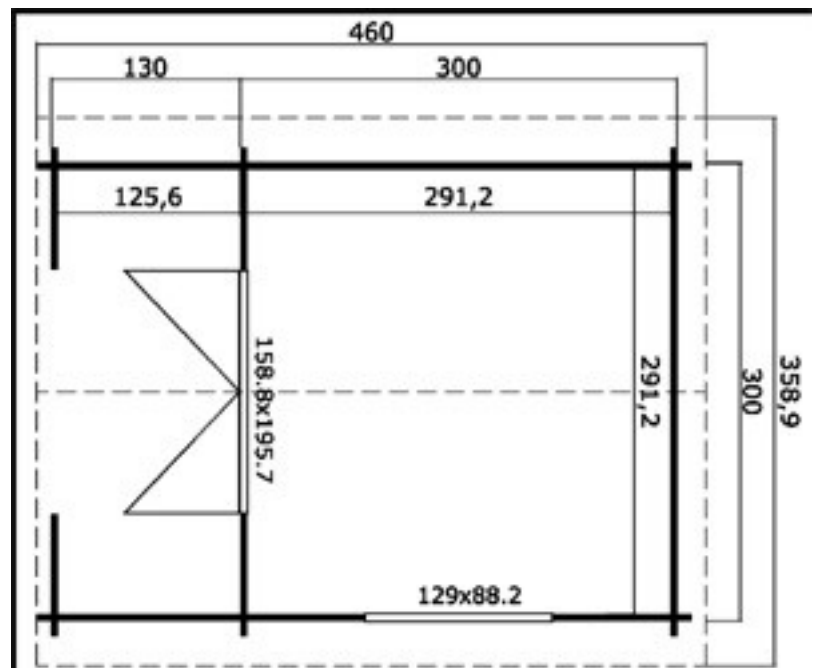

Phone (0333) 800 8880
 www.leisurebuildings.com
 trentan@leisurebuildings.com

Trentan 'Caterham' Log Cabin

Size 300 x 430

44mm Logs

Five Year
Guarantee

Double Glazed

Felt Tiles Included

Assembly Service

Quality Joinery

Georgian Or
Classic Style
Glazing

Dimensions

Floor Area	8.48m ²
Roof Dimensions	3.59m x 4.6m
Cubic Volume	19.58m ³
Wall Height	2.05m
Ridge Height	2.653m
Front Overhang	140cm
Internal Cabin Size	2.912 x 2.912m

Windows & Doors

Double Doors (1) 158 x 196cm
 Double Window (1) 129 x 88cm
 Double Glazed As Standard
 Opens Inwards
 3 Way adjustable Door hinges

Roof / Floor Boards	18mm
Roof Surface	17.48m ³

Roof Slope	19°
Treated Bearers	70 x 45mm