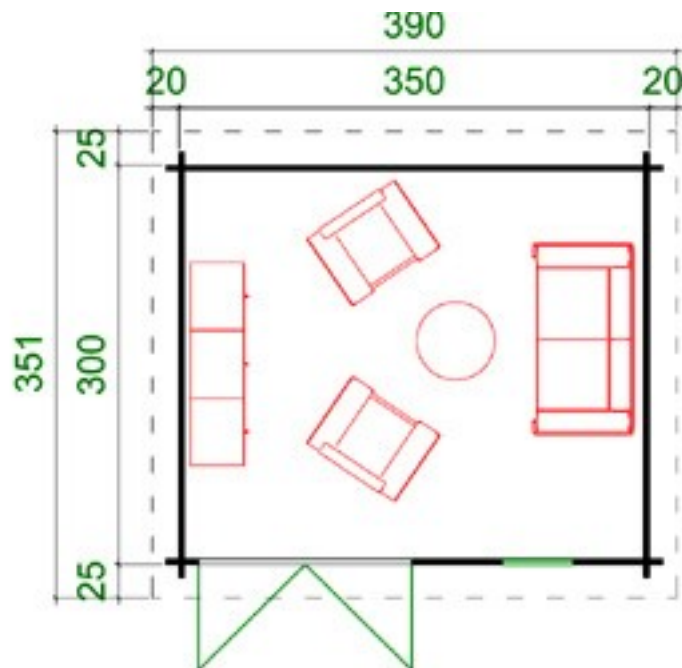

Phone (0333) 800 8880
 www.leisurebuildings.com
 trentan@leisurebuildings.com

Trentan 'Chertsey' Log Cabin

Size 350 x 300

40mm Logs

Five Year Guarantee

Double Glazed

Felt Tiles Included

Assembly Service

Quality Joinery

Contemporary Style Glazing

Dimensions

Floor Area	9.99m ²
Roof Dimensions	3.9m x 3.51m
Cubic Volume	22.8m ³
Wall Height	2.11m
Ridge Height	2.54m
Front Overhang	25cm
Internal Cabin Size	3.42 x 2.82m

Windows & Doors

Double Doors (1)	158 x 185cm
Single Window (1)	53 x 167cm
Double Glazed As Standard	
3 Way adjustable Door hinges	

Roof / Floor Boards	18mm
Roof Surface	14.04m ³

Roof Slope	13°
Treated Bearers	70 x 45mm