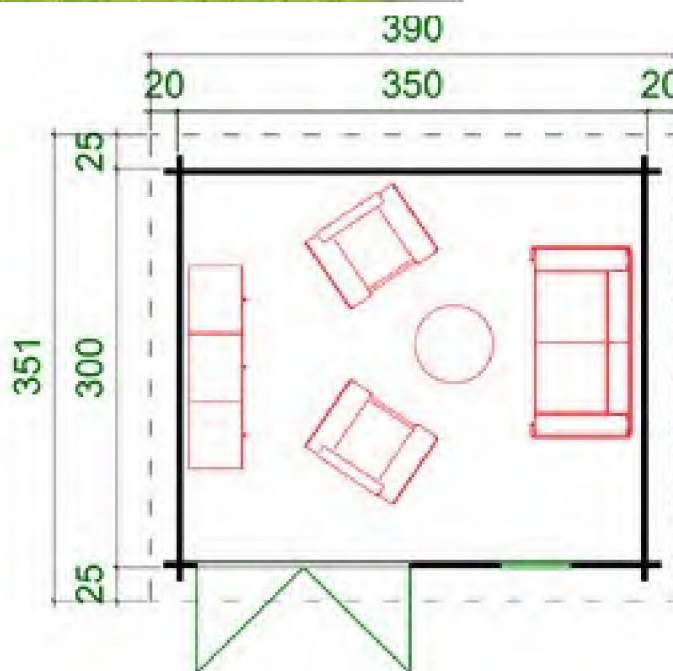

## Trentan 'Chertsey' Log Cabin

Size 350 x 300

40mm Logs

Five Year  
Guarantee

Double Glazed

Felt Tiles Included

Assembly Service

Quality Joinery

### Dimensions

Floor Area	9.99m <sup>2</sup>
Roof Dimensions	3.9m x 3.51m
Cubic Volume	22.8m <sup>3</sup>
Wall Height	2.11m
Ridge Height	2.54m
Front Overhang	25cm
Internal Cabin Size	3.42 x 2.82m

### Windows & Doors

Double Doors (1)	158 x 185cm
Single Window (1)	53 x 167cm
Double Glazed As Standard	
3 Way adjustable Door hinges	

Roof / Floor Boards	18mm
Roof Surface	14.04m <sup>3</sup>

Roof Slope	13°
Treated Bearers	70 x 45mm