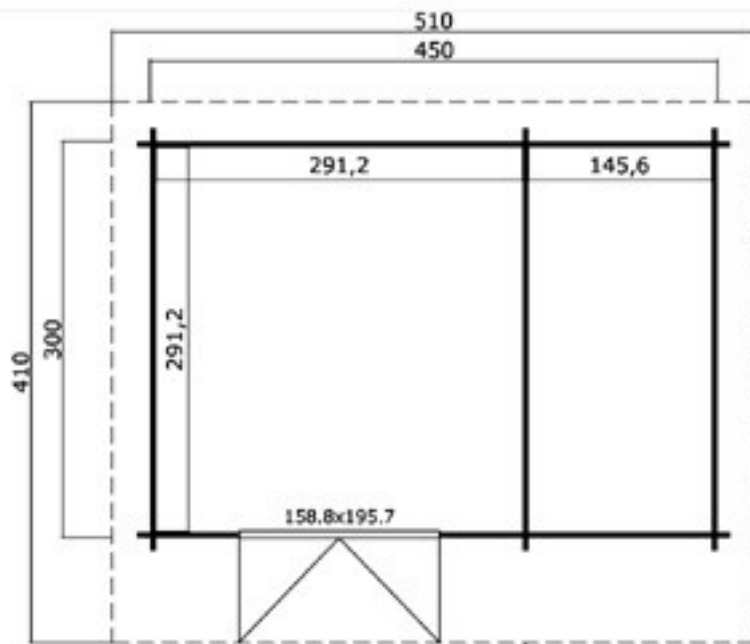

## Trentan 'Chessington' Combi Cabin

Size 450 x 300

44mm Logs

Five Year  
Guarantee

Double Glazed

EPDM Roofing  
Option

Assembly Service

Multiple  
Configurations

### Dimensions

Floor Area	12.85m <sup>2</sup>
Roof Dimensions	5.1m x 4.1m
Cubic Volume	29.3m <sup>3</sup>
Wall Height	2.22m
Ridge Height	2.46m
Front Overhang	80cm
Main Cabin Size	2.912 x 2.912m

### Windows & Doors

Double Doors (1)	159 x 196cm
Single Door (1)	83 x 196cm
Single Window (1)	56 x 178cm
Double Glazed As Standard	
Opens Inwards	
3 Way adjustable Door hinges	

Roof / Floor Boards	18mm
Roof Surface	20.93m <sup>3</sup>