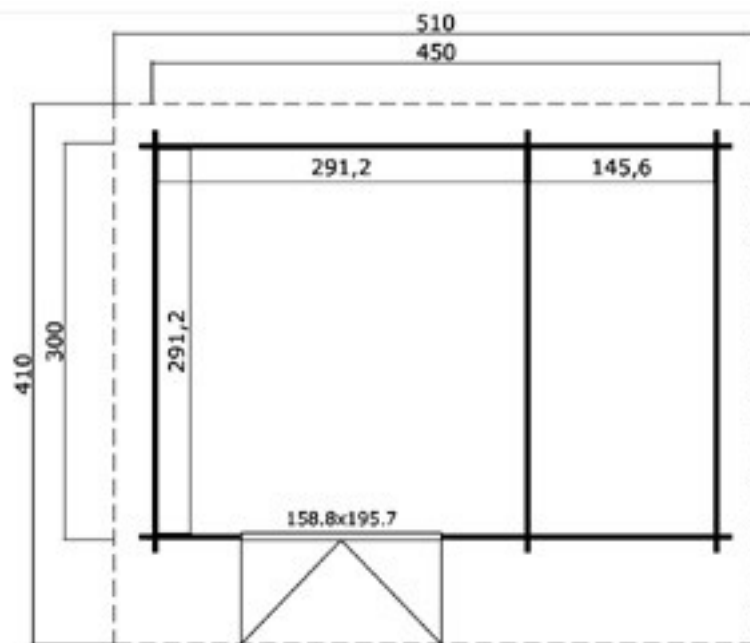

Phone (0333) 800 8880
 www.leisurebuildings.com
 trentan@leisurebuildings.com

Trentan 'Chessington' Combi Cabin

Size 450 x 300

44mm Logs

Five Year
Guarantee

Double Glazed

EPDM Roofing
Option

Assembly Service

Multiple
Configurations

Contemporary
Style Glazing

Dimensions

Floor Area	12.85m ²
Roof Dimensions	5.1m x 4.1m
Cubic Volume	29.3m ³
Wall Height	2.22m
Ridge Height	2.46m
Front Overhang	80cm
Main Cabin Size	2.912 x 2.912m

Windows & Doors

Double Doors (1)	159 x 196cm
Single Door (1)	83 x 196cm
Single Window (1)	56 x 178cm
Double Glazed As Standard	
Opens Inwards	
3 Way adjustable Door hinges	

Roof / Floor Boards	18mm
Roof Surface	20.93m ³