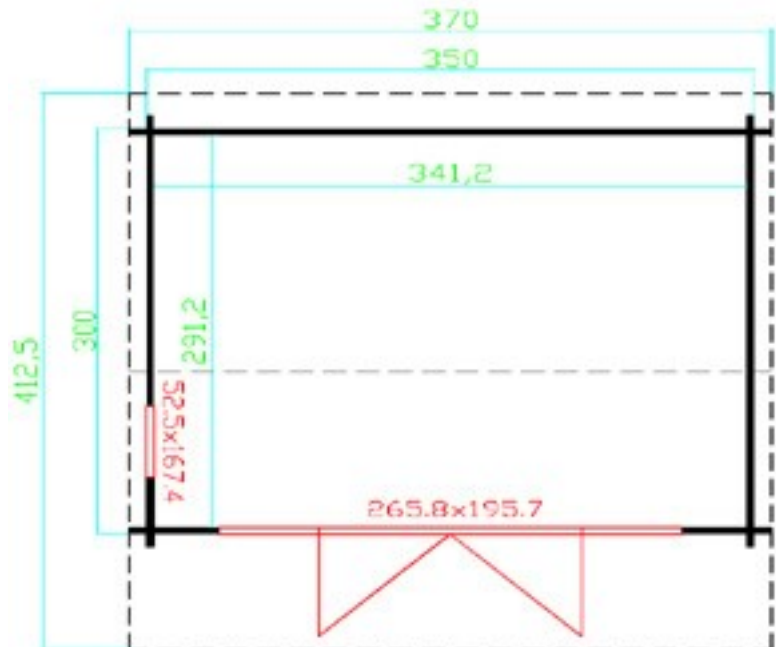

## Trentan 'Chilworth' Log Cabin

Size 350 x 300

44mm Logs

Five Year  
Guarantee

Double Glazed

Felt Tiles Included

Assembly Service

Quality Joinery

### Dimensions

Floor Area	9.94m <sup>2</sup>
Roof Dimensions	3.7m x 4.13m
Cubic Volume	23.22m <sup>3</sup>
Wall Height	2.22m
Ridge Height	2.52m
Front Overhang	86cm
Internal Cabin Size	3.412 x 2.912m

### Windows & Doors

Double Doors (1)	1.39 x 196cm
Single Window (3)	53 x 167cm
Double Glazed As Standard	
3 Way adjustable Door hinges	

Roof / Floor Boards	18mm
Roof Surface	15.54m <sup>3</sup>

Roof Slope	10°
Treated Bearers	70 x 45mm