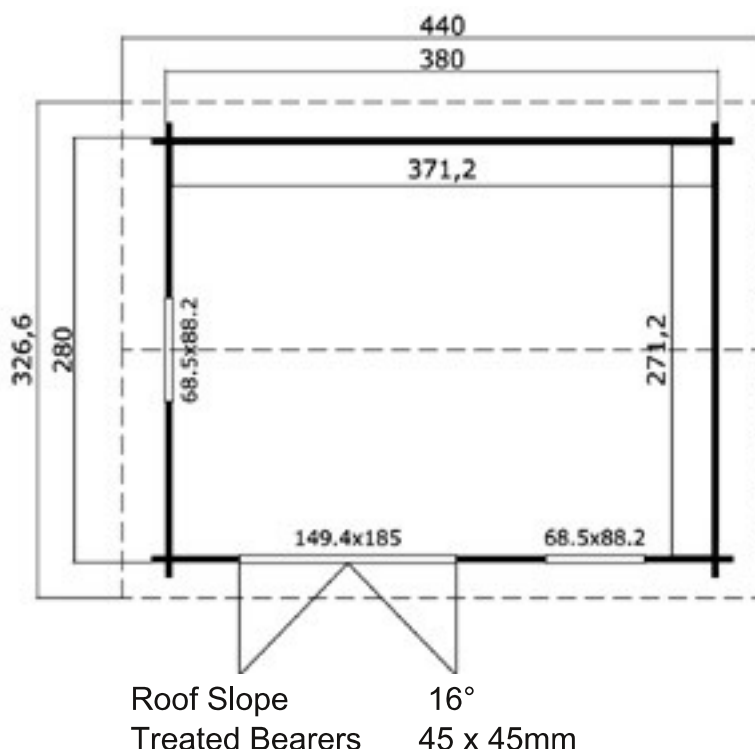

Quality Joinery

Georgian Or
Classic Style
Glazing

Dimensions

Floor Area	10.07m ²
Roof Dimensions	4.4m x 3.27m
Cubic Volume	22.1m ³
Wall Height	2.00m
Ridge Height	2.457m
Front Overhang	23cm
Internal Cabin Size	3.712 x 2.712m

Windows & Doors

Double Doors (1)	149 x 185cm
Single Window (2)	68 x 88cm
Double Glazed As Standard	
Opens Inwards	
3 Way adjustable Door hinges	
Roof / Floor Boards	18mm
Roof Surface	14.96m ³

Woking Garden Buildings Show Site

Quality Joinery

Georgian Or
Classic Style
Glazing

Dimensions

Floor Area	17.49m ²
Roof Dimensions	5.4m x 4.31m
Cubic Volume	38.4m ³
Wall Height	2.00m
Ridge Height	2.457m
Front Overhang	25cm
Internal Cabin Size	4.712 x 3.712m

Windows & Doors

Double Doors (1)	149 x 185cm
Double Window (2)	129 x 88cm
Double Glazed As Standard	
Opens Outwards	
3 Way adjustable Door hinges	

Roof / Floor Boards	18mm
Roof Surface	23.76m ³

Roof Slope	12°
Treated Bearers	45 x 45mm