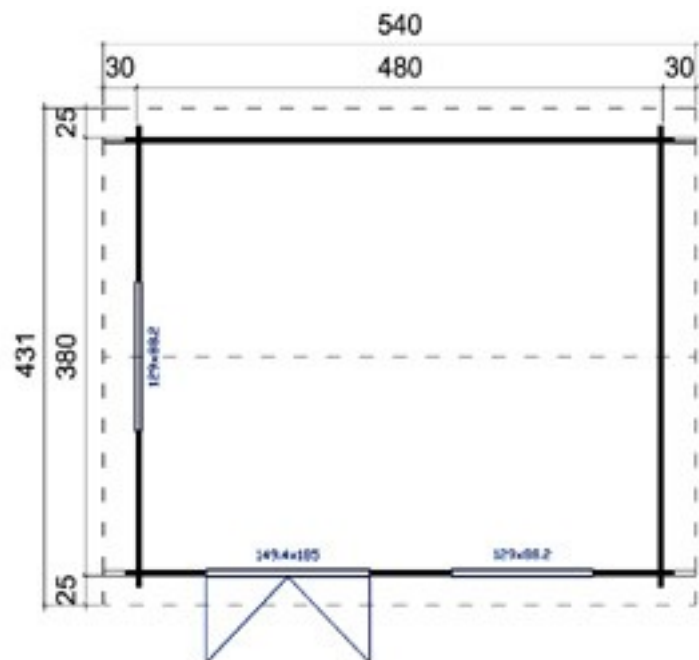

Quality Joinery

Georgian Or
Classic Style
Glazing

Dimensions

Floor Area	10.07m ²
Roof Dimensions	4.4m x 3.27m
Cubic Volume	22.1m ³
Wall Height	2.00m
Ridge Height	2.457m
Front Overhang	23cm
Internal Cabin Size	3.712 x 2.712m

Windows & Doors

Double Doors (1)	149 x 185cm
Single Window (2)	68 x 88cm
Double Glazed As Standard	
Opens Inwards	
3 Way adjustable Door hinges	
Roof / Floor Boards	18mm
Roof Surface	14.96m ³

Woking Garden Buildings Show Site

Quality Joinery

Georgian Or
Classic Style
Glazing

Dimensions

Floor Area	17.49m ²
Roof Dimensions	5.4m x 4.31m
Cubic Volume	38.4m ³
Wall Height	2.00m
Ridge Height	2.457m
Front Overhang	25cm
Internal Cabin Size	4.712 x 3.712m

Windows & Doors

Double Doors (1)	149 x 185cm
Double Window (2)	129 x 88cm
Double Glazed As Standard	
Opens Outwards	
3 Way adjustable Door hinges	

Roof / Floor Boards	18mm
Roof Surface	23.76m ³

Roof Slope	12°
Treated Bearers	45 x 45mm