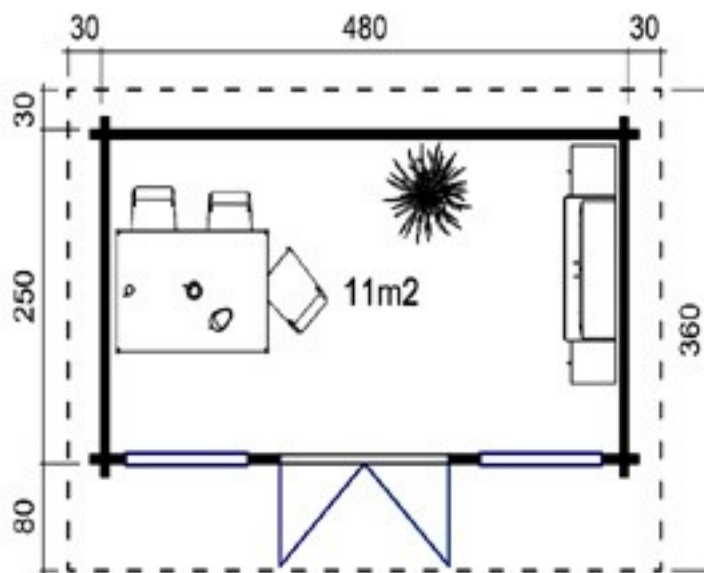

### Dimensions

Floor Area	10.3m <sup>2</sup>
Roof Dimensions	3.6m x 5.1m
Cubic Volume	23.8m <sup>3</sup>
Wall Height	2.25m
Ridge Height	2.42m
Front Overhang	80cm
Internal Cabin Size	4.36 x 2.36m

## Trentan 'Dorking 3' Log Cabin

Size 480 x 250

70mm Logs

Five Year  
Guarantee

Double Glazed

EPDM Roofing  
Option

Assembly Service

Quality Joinery

### Dimensions

Floor Area	11m <sup>2</sup>
Roof Dimensions	3.6m x 5.4m
Cubic Volume	25.4m <sup>3</sup>
Wall Height	2.25m
Ridge Height	2.42m
Front Overhang	80cm
Internal Cabin Size	240 x 470cm Aprx

### Windows & Doors

Double Doors (1)	158 x 193cm
Double Windows (2)	110 x 173cm
Windows Inward Opening	
Double Glazed As Standard	
3 Way adjustable Door hinges	

Roof / Floor Boards	18mm
Roof Surface	19.6m <sup>3</sup>