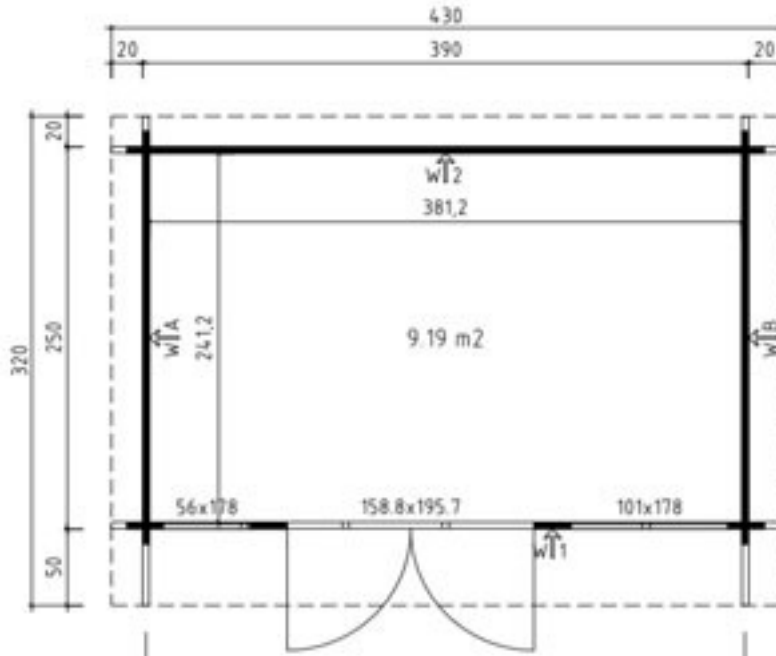

## Trentan 'Dorking 1' Log Cabin

Size 390 x 250

44mm Logs

Five Year  
Guarantee

Double Glazed

EPDM Roofing  
Option

Assembly Service

Quality Joinery

### Dimensions

Floor Area	9.75m <sup>2</sup>
Roof Dimensions	4.3m x 3.2m
Cubic Volume	m <sup>3</sup>
Wall Height	m
Ridge Height	2.482m
Front Overhang	50cm
Internal Cabin Size	3.81 x 2.41m

### Windows & Doors

Double Doors (1)	158 x 195cm
Fixed double window (1)	101 x 178cm
Opening Window (1)	54 x 178cm
Window Inward Opening	
Double Glazed As Standard	
3 Way adjustable Door hinges	
Roof / Floor Boards	18mm
Roof Surface	13.7m <sup>3</sup>

### Dimensions

Floor Area	10.3m <sup>2</sup>
Roof Dimensions	3.6m x 5.1m
Cubic Volume	23.8m <sup>3</sup>
Wall Height	2.25m
Ridge Height	2.42m
Front Overhang	80cm
Internal Cabin Size	4.36 x 2.36m