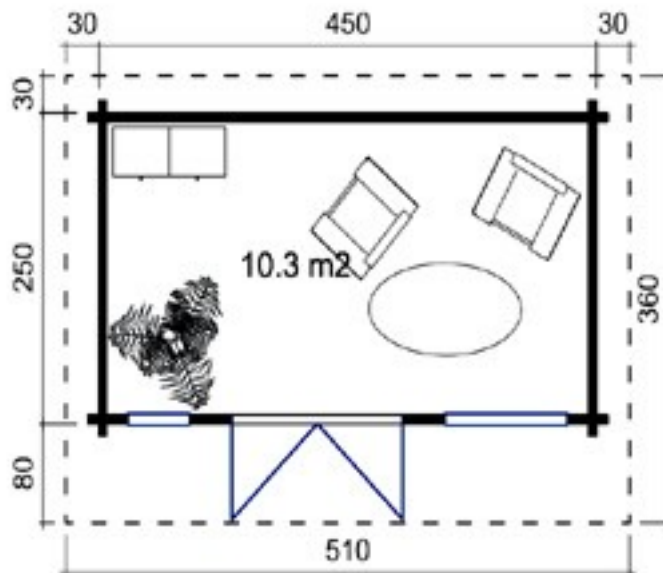

### Dimensions

Floor Area	9.75m <sup>2</sup>
Roof Dimensions	4.3m x 3.2m
Cubic Volume	m <sup>3</sup>
Wall Height	m
Ridge Height	2.482m
Front Overhang	50cm
Internal Cabin Size	3.81 x 2.41m

## Trentan 'Dorking 2' Log Cabin

Size 450 x 250

- 70mm Logs
- Five Year Guarantee
- Double Glazed
- EPDM Roofing Option
- Assembly Service
- Quality Joinery
- Contemporary Style Glazing

### Dimensions

Floor Area	10.3m <sup>2</sup>
Roof Dimensions	3.6m x 5.1m
Cubic Volume	23.8m <sup>3</sup>
Wall Height	2.25m
Ridge Height	2.42m
Front Overhang	80cm
Internal Cabin Size	4.36 x 2.36m

### Windows & Doors

Double Doors (1)	158 x 193cm
Double Windows (1)	110 x 173cm
Single Window (1)	55 x 173cm
Windows Inward Opening	
Double Glazed As Standard	
3 Way adjustable Door hinges	

Roof / Floor Boards	18mm
Roof Surface	18.5m <sup>3</sup>