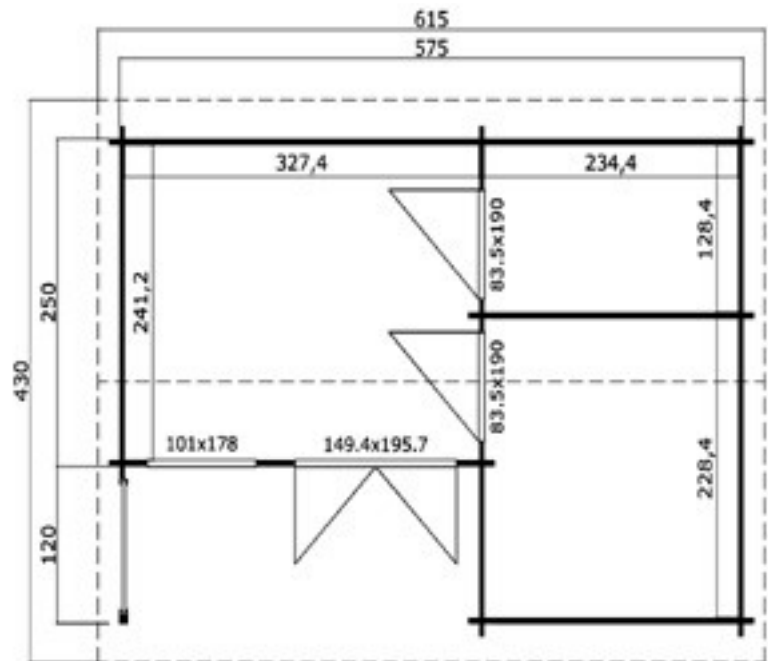

## Trentan 'Dunsfold' Multi Room Cabin

Size 575 x 370

44mm Logs

Five Year  
Guarantee

Double Glazed

Felt Tiles Included

Assembly Service

Quality Joinery

### Dimensions

Floor Area	16.47m <sup>2</sup>
Roof Dimensions	4.3m x 6.15m
Cubic Volume	38.02m <sup>3</sup>
Wall Height	2.11m
Ridge Height	2.58m
Front Overhang	39cm
Main Cabin Size	3.274 x 2.412

### Windows & Doors

Double Doors (1)	149 x 195cm
Single Doors (2)	83 x 190cm
Single Windows (2)	54 x 54cm
Fix Window (1)	101 x 178cm
Double Glazed As Standard	
3 Way adjustable Door hinges	

Roof / Floor Boards	18mm
Roof Surface	27.06m <sup>3</sup>

Roof Slope	12°
Treated Bearers	45 x 45mm