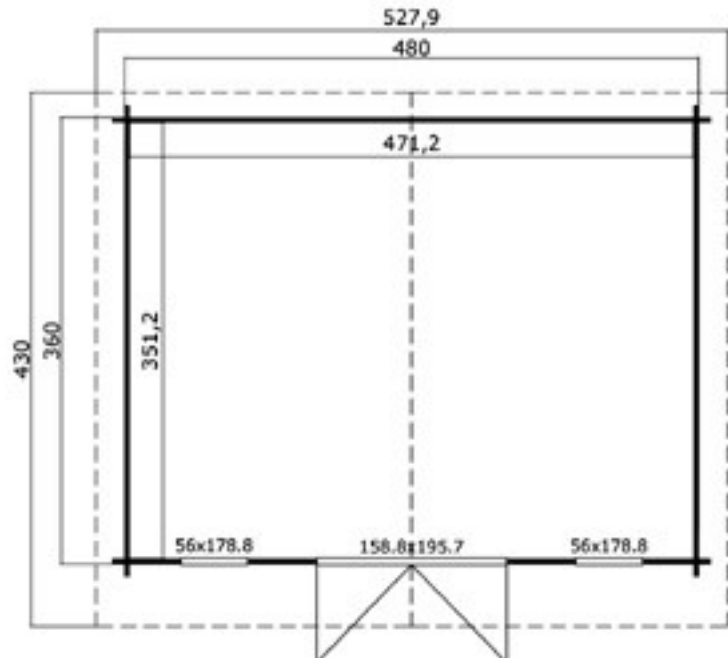

Phone (0333) 800 8880
 www.leisurebuildings.com
 trentan@leisurebuildings.com

Trentan 'Effingham' Log Cabin

Size 480 x 360

- 44mm Logs
- Five Year Guarantee
- Double Glazed
- Felt Tiles Included
- Assembly Service
- Quality Joinery
- Contemporary Style Glazing

Dimensions

Floor Area	16.53m ²
Roof Dimensions	5.28m x 4.3m
Cubic Volume	47.6m ³
Wall Height	2.17m
Ridge Height	2.75m
Front Overhang	50cm
Internal Cabin Size	4.7 x 3.5m Approx

Windows & Doors

Double Doors (1) 158 x 195cm
 Single Windows (4) 56 x 178cm
 Two Windows Require Cutting In
 Double Glazed As Standard
 3 Way adjustable Door hinges

Roof / Floor Boards	18mm
Roof Surface	23.22m ³

Roof Slope	12°
Treated Bearers	45 x 45mm

Woking Garden Buildings Show Site

1st Choice Leisure Buildings
 Sutton Green Garden Centre,
 Whitmoor Ln, Sutton Green,
 Guildford, Surrey. GU4 7QA
 Phone 01483 237550