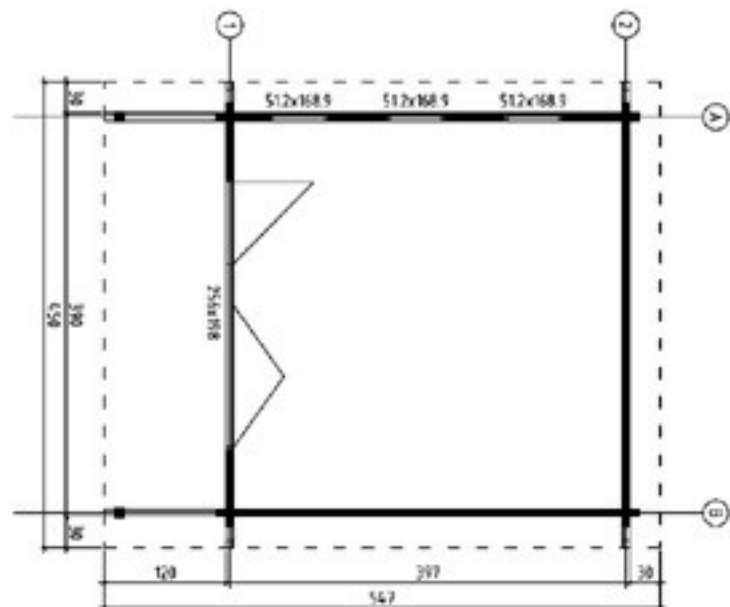

Quality Joinery

Contemporary
Style Glazing

Dimensions

Floor Area	18.83m ²
Roof Dimensions	6.746m x 4.5m
Cubic Volume	45.45m ³
Wall Height	2.38m
Ridge Height	2.52m
Front Overhang	120cm
Main Cabin Size	3.83 x 3.76m

Trentan 'Epsom 2' Multi Room Cabin

Size 390 x 397

70mm Logs

Five Year
Guarantee

Double Glazed

EPDM Roofing
Option

Assembly Service

Quality Joinery

Contemporary
Style Glazing

Dimensions

Floor Area	14.94m ²
Roof Dimensions	5.478m x 4.5m
Cubic Volume	36.06m ³
Wall Height	2.38m
Ridge Height	2.52m
Front Overhang	120cm
Internal Cabin Size	3.76 x 3.83m

Windows & Doors

Sliding Doors (1) 200 x 260cm
 Single Windows (3) 55 x 173cm
 Windows Inward Opening
 Double Glazed As Standard
 3 Way adjustable Door hinges

Roof / Floor Boards 18mm / 28mm
 Roof Surface 24.65m³

Roof Slope 3°
 Treated Bearers 70 x 45mm