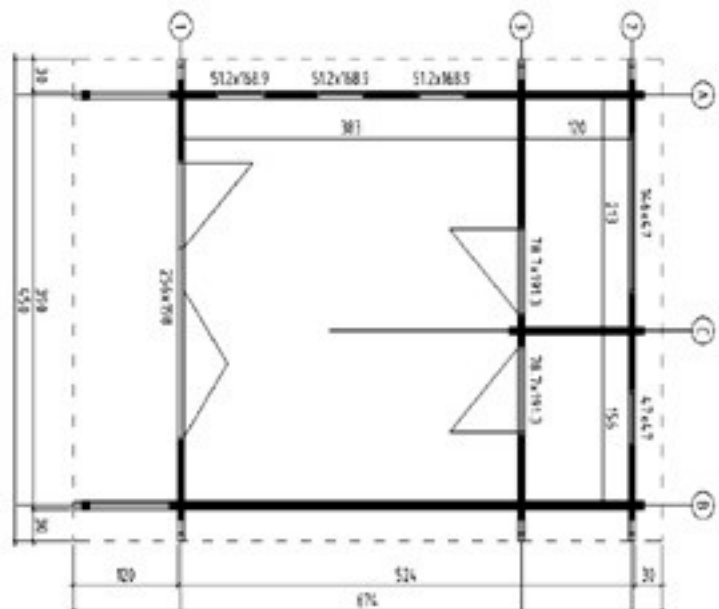

Phone (0333) 800 8880
 www.leisurebuildings.com
 trentan@leisurebuildings.com

Trentan 'Epsom 1' Multi Room Cabin

Size 390 x 524

70mm Logs

Five Year
Guarantee

Double Glazed

EPDM Roofing
Option

Assembly Service

Quality Joinery

Contemporary
Style Glazing

Dimensions

Floor Area	18.83m ²
Roof Dimensions	6.746m x 4.5m
Cubic Volume	45.45m ³
Wall Height	2.38m
Ridge Height	2.52m
Front Overhang	120cm
Main Cabin Size	3.83 x 3.76m

Windows & Doors

Bi-Fold Doors (1)	200 x 260cm
Single Doors (2)	83 x 193cm
Single Windows (3)	55 x 173cm
Single Window (1)	51 x 51cm
Single Window (1)	150 x 51
Double Glazed As Standard	

Roof / Floor Boards	18mm / 28mm
Roof Surface	30.36m ³

Contemporary
Style Glazing

Dimensions

Floor Area	14.94m ²
Roof Dimensions	5.478m x 4.5m
Cubic Volume	36.06m ³
Wall Height	2.38m
Ridge Height	2.52m
Front Overhang	120cm
Internal Cabin Size	3.76 x 3.83m

Windows & Doors