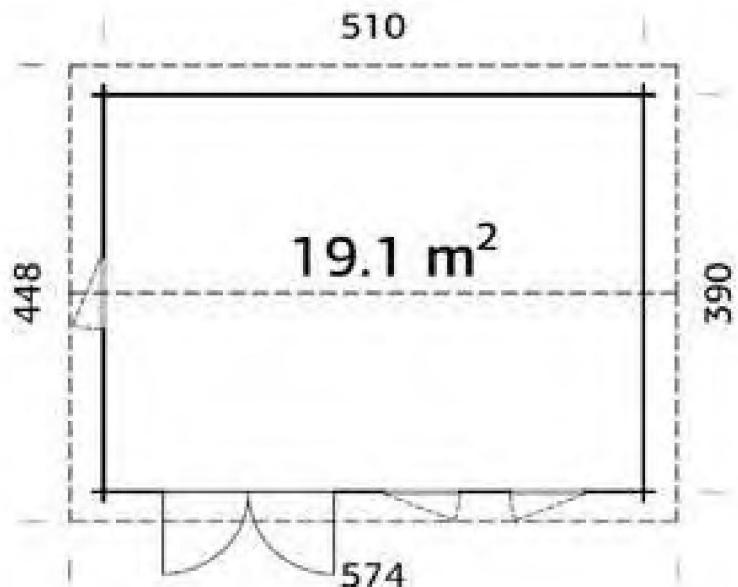

Quality Joinery

Classic
Style Glazing

Dimensions

Floor Area	11.15m ²
Roof Dimensions	4.34m x 3.46m
Cubic Volume	25.4m ³
Wall Height	2.11m
Ridge Height	2.52m
Front Overhang	25cm
Internal Cabin Size	3.81 x 2.91m

Trentan 'Eton 2' Log Cabin

Size 510 x 390

44mm Logs

Five Year
Guarantee

Double Glazed

Felt Tiles Included

Assembly Service

Quality Joinery

Classic/
Contemporary
Style Glazing

Dimensions

Wall Height 2.11m
 Ridge Height 2.69m
 Internal Cabin Size 5.012 x 3.812m

Double Glazed Glass 3-9-3mm

Windows & Doors

Double Doors (1) 151 x 175cm
 Double Window (3) 60 x 111cm
 Double Glazed As Standard
 Opens Outwards
 3 Way adjustable Door hinges

Roof / Floor Boards 19mm
 Roof Surface 26.2m³

Roof Slope 15°
 Treated Bearers

Woking Garden Buildings Show Site

1st Choice Leisure Buildings
 Sutton Green Garden Centre,
 Whitmoor Ln, Sutton Green,
 Guildford, Surrey. GU4 7QA
 Phone 01483 237550