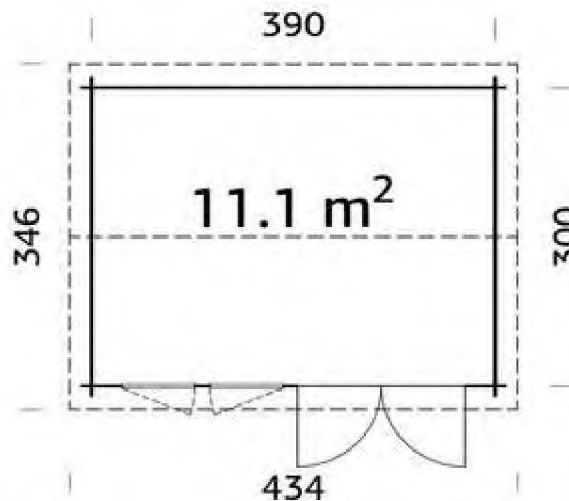

Phone (0333) 800 8880
 www.leisurebuildings.com
 trentan@leisurebuildings.com

Trentan 'Eton 1' Log Cabin

Size 390 x 300

44mm Logs

Five Year
Guarantee

Double Glazed

Felt Tiles Included

Assembly Service

Quality Joinery

Classic
Style Glazing

Dimensions

Floor Area	11.15m ²
Roof Dimensions	4.34m x 3.46m
Cubic Volume	25.4m ³
Wall Height	2.11m
Ridge Height	2.52m
Front Overhang	25cm
Internal Cabin Size	3.81 x 2.91m

Windows & Doors

Double Doors (1)	159 x 185cm
Single Window (2)	68 x 122cm
Double Glazed As Standard	
Opens Outwards	
3 Way adjustable Door hinges	

Roof / Floor Boards	18mm
Roof Surface	15.48m ³

Roof Slope	13°
Treated Bearers	70 x 45mm

Classic/
Contemporary
Style Glazing

Dimensions

Wall Height 2.11m
 Ridge Height 2.69m
 Internal Cabin Size 5.012 x 3.812m

Double Glazed Glass 3-9-3mm

Windows & Doors

Double Doors (1) 151 x 175cm
 Double Window (3) 60 x 111cm
 Double Glazed As Standard
 Opens Outwards
 3 Way adjustable Door hinges