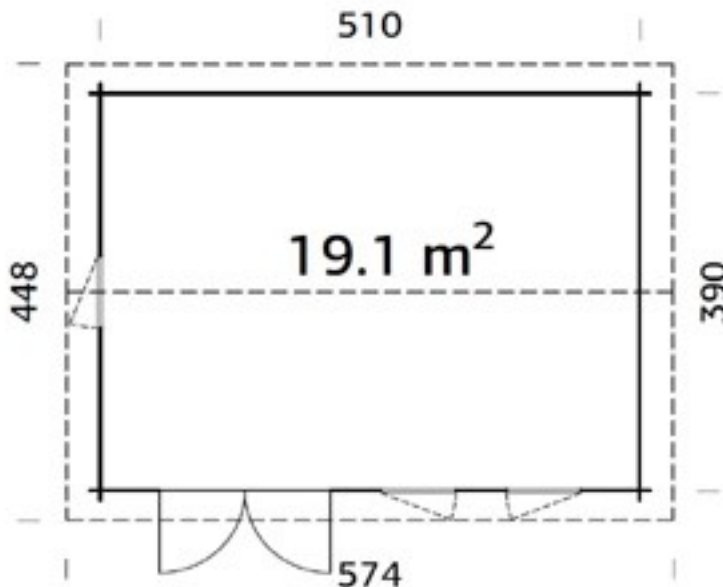

Phone (0333) 800 8880
 www.leisurebuildings.com
 trentan@leisurebuildings.com

Trentan 'Eton' Log Cabin

Size 510 x 390

- 44mm Logs
- Five Year Guarantee
- Double Glazed
- Felt Tiles Included
- Assembly Service
- Quality Joinery
- Classic/
Contemporary
Style Glazing

Dimensions

Wall Height 2.11m
 Ridge Height 2.69m
 Internal Cabin Size 5.012 x 3.812m

Double Glazed Glass 3-9-3mm

Windows & Doors

Double Doors (1) 151 x 175cm
 Double Window (3) 60 x 111cm
 Double Glazed As Standard
 Opens Outwards
 3 Way adjustable Door hinges

Roof / Floor Boards 19mm
 Roof Surface 26.2m³

Roof Slope 15°
 Treated Bearers

Woking Garden Buildings Show Site

1st Choice Leisure Buildings
 Sutton Green Garden Centre,
 Whitmoor Ln, Sutton Green,
 Guildford, Surrey. GU4 7QA
 Phone 01483 237550