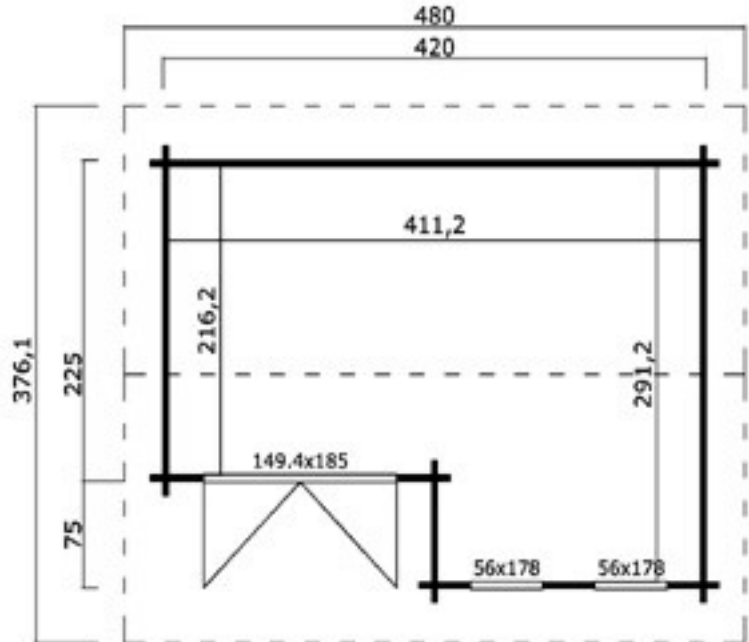

## Trentan 'Haslemere' Log Cabin

Size 420 x 300

- 44mm Logs
- Five Year Guarantee
- Double Glazed
- Felt Tiles Included
- Assembly Service
- Quality Joinery
- Contemporary Style Glazing

### Dimensions

Floor Area	11.97m <sup>2</sup>
Roof Dimensions	3.76m x 4.8m
Cubic Volume	26.62m <sup>3</sup>
Wall Height	2.05m
Ridge Height	2.46m
Front Overhang	30cm
Internal Cabin Size	4.112 x 2.912m

### Windows & Doors

- Double Doors (1) 149 x 185cm
- Single Window (1) 56 x 178cm
- Single Window (1) 56 x 178cm
- Windows Opens Inwards
- Double Glazed As Standard
- 3 Way adjustable Door hinges

Roof / Floor Boards	18mm
Roof Surface	18.72m <sup>3</sup>

Roof Slope	15°
Treated Bearers	70 x 45mm