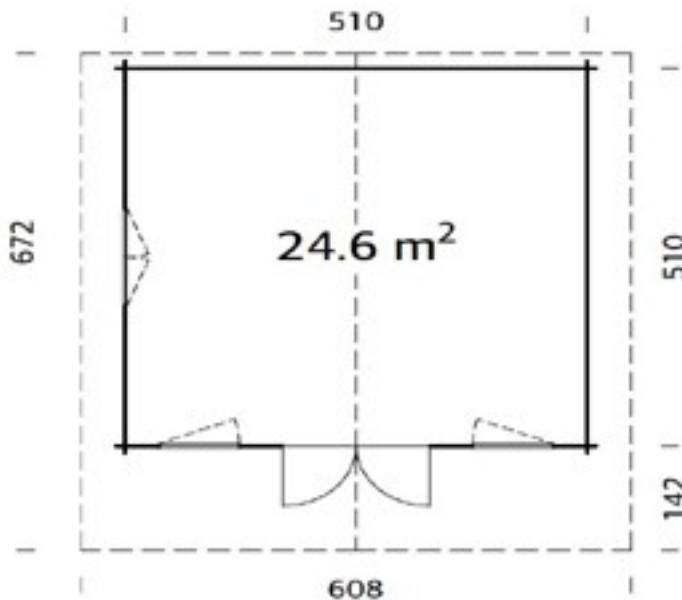

Dimensions

Wall Height 2.16m
 Ridge Height 2.85cm
 Internal Cabin Size 4.36 x 3.46m
 Roof Canopy 142cm
 Double Glazed Glass 3-9-3mm

Windows & Doors

Double Doors (1) 151 x 186cm
 Double Window (2) 117 x 92cm
 Double Glazed As Standard
 Opens Inwards
 3 Way adjustable Door hinges
 Roof / Floor Boards 19mm
 Roof Surface 27.6m³

Wall Height 2.16m
 Ridge Height 2.99cm
 Internal Cabin Size 4.96 x 3.76m
 Roof Canopy 100cm
 Double Glazed Glass 3-9-3mm

Windows & Doors

Double Doors (1) 151 x 186cm
 Double Window (4) 76 x 92cm
 Double Glazed As Standard
 Opens Inwards
 3 Way adjustable Door hinges
 Roof / Floor Boards 19mm
 Roof Surface 34.7m³

Trentan 'Hungerford 3' Log Cabin

Size 510 x 510

- 70mm Logs
- Five Year Guarantee
- Double Glazed
- Felt Tiles Included
- Assembly Service
- Quality Joinery
- Georgian or Classic Style Glazing

Dimensions

Wall Height 2.16m
 Ridge Height 2.99cm
 Internal Cabin Size 4.96 x 4.96m
 Roof Canopy 142cm
 Double Glazed Glass 3-9-3mm

Windows & Doors

Double Doors (1) 151 x 183cm
 Double Window (4) 76 x 92cm
 Double Glazed As Standard
 Opens Inwards
 3 Way adjustable Door hinges
 Roof / Floor Boards 19mm
 Roof Surface 42.2m³