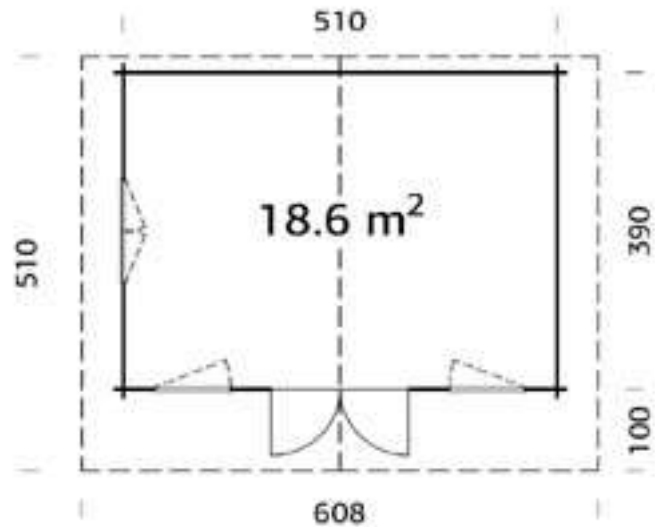

### Dimensions

Wall Height 2.16m  
 Ridge Height 2.85cm  
 Internal Cabin Size 4.36 x 3.46m  
 Roof Canopy 142cm  
 Double Glazed Glass 3-9-3mm

## Trentan 'Hungerford 2' Log Cabin

Size 510 x 390

- 70mm Logs
- Five Year Guarantee
- Double Glazed
- Felt Tiles Included
- Assembly Service
- Quality Joinery
- Georgian or Classic Style Glazing

### Dimensions

Wall Height 2.16m  
 Ridge Height 2.99cm  
 Internal Cabin Size 4.96 x 3.76m  
 Roof Canopy 100cm  
 Double Glazed Glass 3-9-3mm

### Windows & Doors

Double Doors (1) 151 x 186cm  
 Double Window (4) 76 x 92cm  
 Double Glazed As Standard  
 Opens Inwards  
 3 Way adjustable Door hinges

Roof / Floor Boards 19mm  
 Roof Surface 34.7m<sup>3</sup>