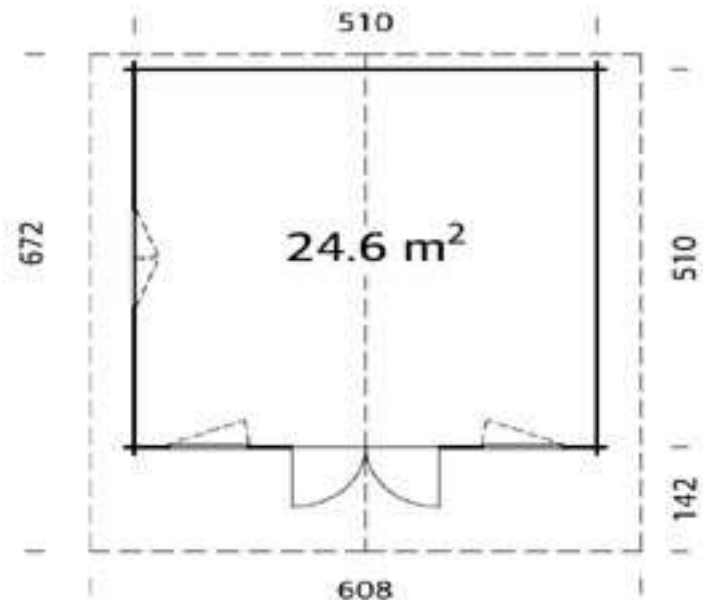

### Dimensions

Wall Height 2.16m  
 Ridge Height 2.99cm  
 Internal Cabin Size 4.96 x 3.76m  
 Roof Canopy 100cm  
 Double Glazed Glass 3-9-3mm

## Trentan 'Hungerford 3' Log Cabin

Size 510 x 510

70mm Logs

Five Year  
Guarantee

Double Glazed

Felt Tiles Included

Assembly Service

Quality Joinery

### Dimensions

Wall Height 2.16m  
 Ridge Height 2.99cm  
 Internal Cabin Size 4.96 x 4.96m  
 Roof Canopy 142cm  
 Double Glazed Glass 3-9-3mm

### Windows & Doors

Double Doors (1) 151 x 183cm  
 Double Window (4) 76 x 92cm  
 Double Glazed As Standard  
 Opens Inwards  
 3 Way adjustable Door hinges  
 Roof / Floor Boards 19mm  
 Roof Surface 42.2m<sup>3</sup>