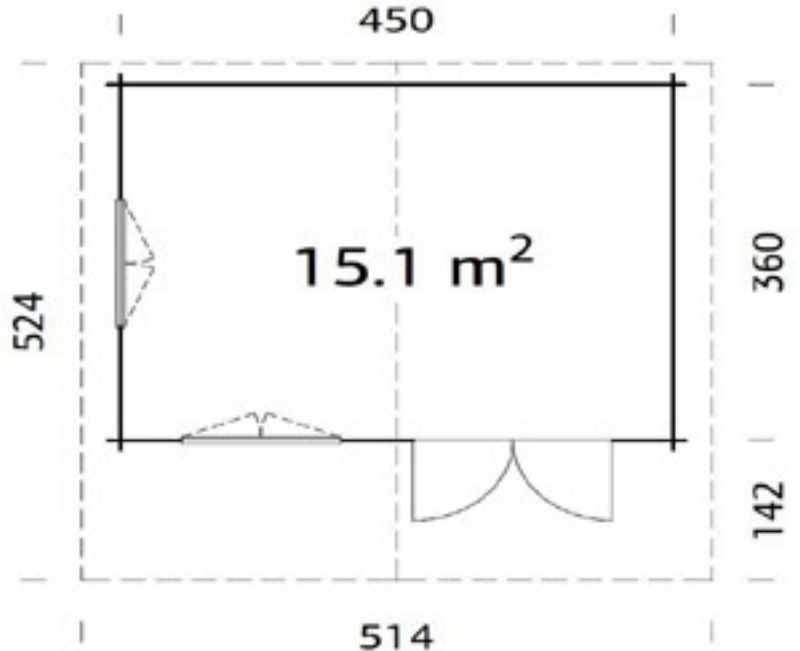

Phone (0333) 800 8880
 www.leisurebuildings.com
 trentan@leisurebuildings.com

Trentan 'Hungerford 1' Log Cabin

Size 450 x 360

- 70mm Logs
- Five Year Guarantee
- Double Glazed
- Felt Tiles Included
- Assembly Service
- Quality Joinery
- Georgian or Classic Style Glazing

Dimensions

Wall Height 2.16m
 Ridge Height 2.85cm
 Internal Cabin Size 4.36 x 3.46m
 Roof Canopy 142cm
 Double Glazed Glass 3-9-3mm

Windows & Doors

Double Doors (1) 151 x 186cm
 Double Window (2) 117 x 92cm
 Double Glazed As Standard
 Opens Inwards
 3 Way adjustable Door hinges
 Roof / Floor Boards 19mm
 Roof Surface 27.6m³

Trentan 'Hungerford 2' Log Cabin

Size 510 x 390

- 70mm Logs
- Five Year Guarantee
- Double Glazed
- Felt Tiles Included
- Assembly Service
- Quality Joinery
- Georgian or Classic Style Glazing

Dimensions

Wall Height 2.16m
 Ridge Height 2.99cm
 Internal Cabin Size 4.96 x 3.76m
 Roof Canopy 100cm
 Double Glazed Glass 3-9-3mm

Windows & Doors

Double Doors (1) 151 x 186cm
 Double Window (4) 76 x 92cm
 Double Glazed As Standard
 Opens Inwards
 3 Way adjustable Door hinges
 Roof / Floor Boards 19mm
 Roof Surface 34.7m³