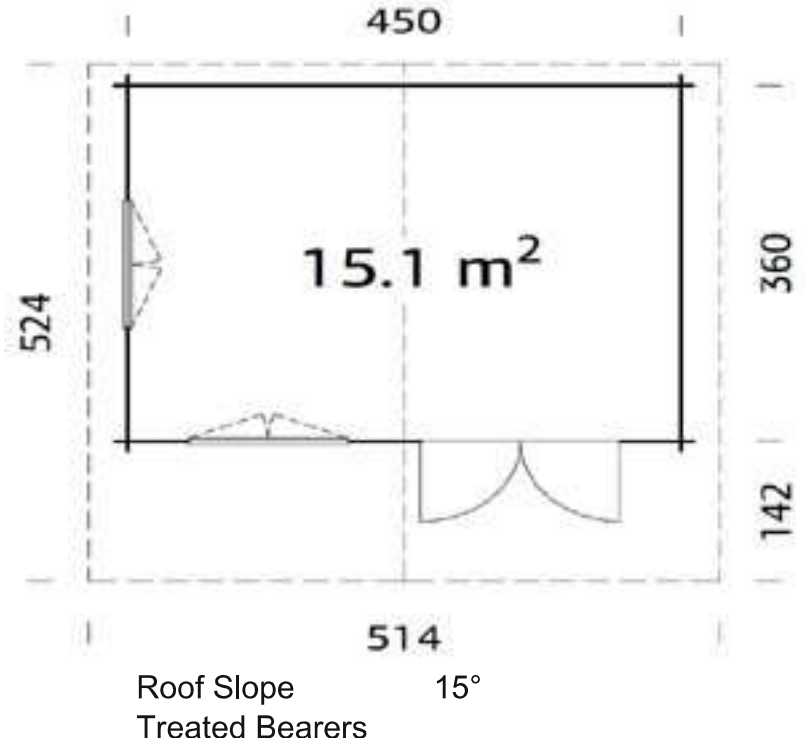

## Trentan 'Hungerford 1' Log Cabin

Size 450 x 360

70mm Logs

Five Year  
Guarantee

Double Glazed

Felt Tiles Included

Assembly Service

Quality Joinery

### Dimensions

Wall Height 2.16m  
 Ridge Height 2.85cm  
 Internal Cabin Size 4.36 x 3.46m  
 Roof Canopy 142cm  
 Double Glazed Glass 3-9-3mm

### Windows & Doors

Double Doors (1) 151 x 186cm  
 Double Window (2) 117 x 92cm  
 Double Glazed As Standard  
 Opens Inwards  
 3 Way adjustable Door hinges  
 Roof / Floor Boards 19mm  
 Roof Surface 27.6m<sup>3</sup>

### Dimensions

Wall Height 2.16m  
 Ridge Height 2.99cm  
 Internal Cabin Size 4.96 x 3.76m  
 Roof Canopy 100cm  
 Double Glazed Glass 3-9-3mm