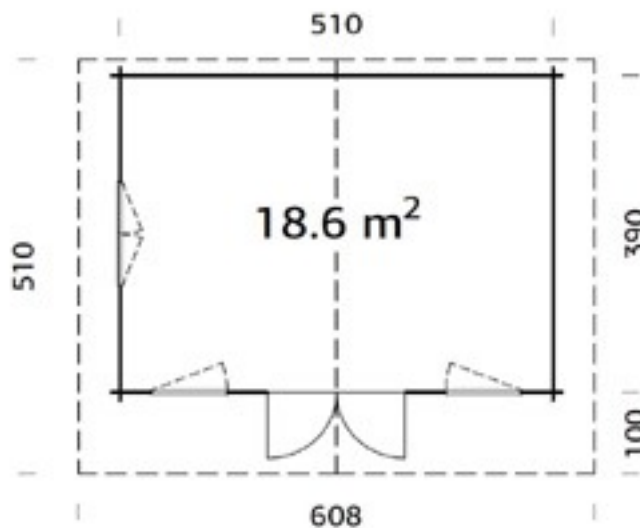

Dimensions

Wall Height 2.16m
 Ridge Height 2.85cm
 Internal Cabin Size 4.36 x 3.46m
 Roof Canopy 142cm
 Double Glazed Glass 3-9-3mm

Windows & Doors

Double Doors (1) 151 x 186cm
 Double Window (2) 117 x 92cm
 Double Glazed As Standard
 Opens Inwards
 3 Way adjustable Door hinges
 Roof / Floor Boards 19mm
 Roof Surface 27.6m³

Trentan 'Hungerford 2' Log Cabin

Size 510 x 390

- 70mm Logs
- Five Year Guarantee
- Double Glazed
- Felt Tiles Included
- Assembly Service
- Quality Joinery
- Georgian or Classic Style Glazing

Dimensions

Wall Height 2.16m
 Ridge Height 2.99cm
 Internal Cabin Size 4.96 x 3.76m
 Roof Canopy 100cm
 Double Glazed Glass 3-9-3mm

Windows & Doors

Double Doors (1) 151 x 186cm
 Double Window (4) 76 x 92cm
 Double Glazed As Standard
 Opens Inwards
 3 Way adjustable Door hinges
 Roof / Floor Boards 19mm
 Roof Surface 34.7m³

Trentan 'Hungerford 3' Log Cabin

Size 510 x 510

- 70mm Logs
- Five Year Guarantee
- Double Glazed
- Felt Tiles Included
- Assembly Service
- Quality Joinery
- Georgian or Classic Style Glazing

Dimensions