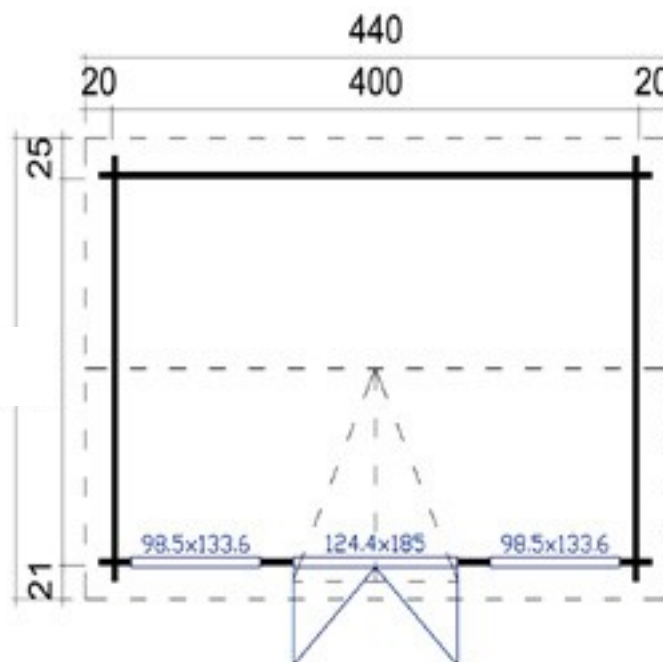

Quality Joinery

Georgian Or
Classic Style
Windows

Dimensions

Floor Area	9.44m ²
Roof Dimensions	4.4m x 2.92m
Cubic Volume	20.71m ³
Wall Height	2.05m
Ridge Height	2.457
Front Overhang	21cm
Internal Cabin Size	3.82 x 2.32m

Windows & Doors

Double Doors (1)	124 x 185cm
Double Window (2)	98 x 133cm
Double Glazed As Standard	
Opens Inwards	
3 Way adjustable Door hinges	

Roof / Floor Boards	18mm
Roof Surface	14.24m ³

Roof Slope	13 °
Treated Bearers	70 x 45mm