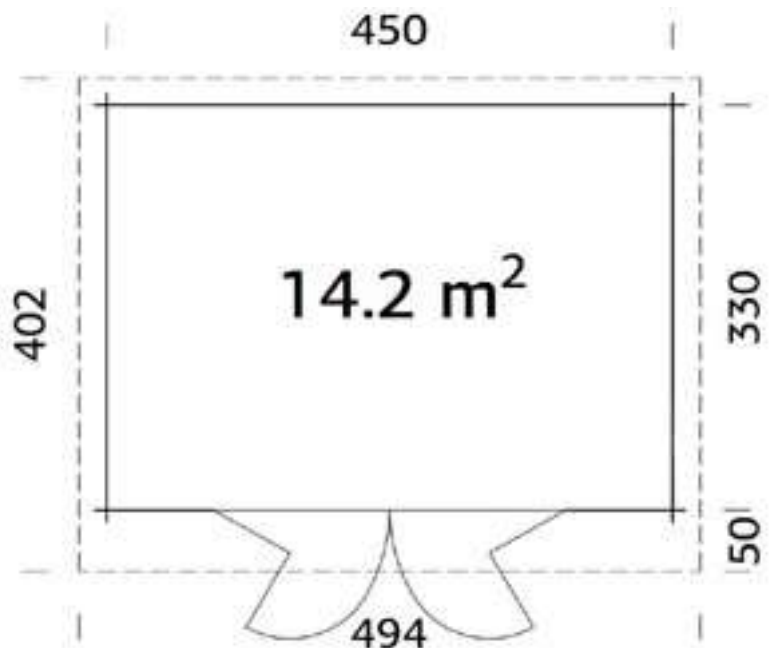

Quality Joinery

Large Bi-Fold
Modern Style
Doors

Dimensions

Wall Height 2.11m
 Ridge Height 2.45m
 Internal Cabin Size 4.412 x 2.912m
 Thickness of Glass 4-9-4mm

Windows & Doors

Bifold Doors (1) 265 x 183cm
 Double Glazed As Standard
 Toughened Glass 4-9-4
 3 Way adjustable Door hinges

Roof / Floor Boards 19mm
 Roof Surface 19.2m³

Roof Slope 5°
 Treated Bearers

Woking Garden Buildings Show Site

1st Choice Leisure Buildings
 Sutton Green Garden Centre,
 Whitmoor Ln, Sutton Green,
 Guildford, Surrey. GU4 7QA
 Phone 01483 237550

Phone (0333) 800 8880
www.leisurebuildings.com
trentan@leisurebuildings.com

Trentan 'Lambourn 2' Log Cabin

Size 530 x 380

44mm Logs

Five Year
Guarantee

Double Glazed

EPDM Roofing
Option

Assembly Service

Quality Joinery

Large Bi-Fold
Modern Style
Doors

Dimensions

Wall Height 2.00m
Ridge Height 2.49m
Internal Cabin Size 5.212 x 3.712m
Thickness of Glass 4-9-4mm

Windows & Doors

Bifold Doors (1) 265 x 183cm
Double Glazed As Standard
Toughened Glass 4-9-4
Opens Outwards
3 Way adjustable Door hinges
Roof / Floor Boards 19mm
Roof Surface 42m³