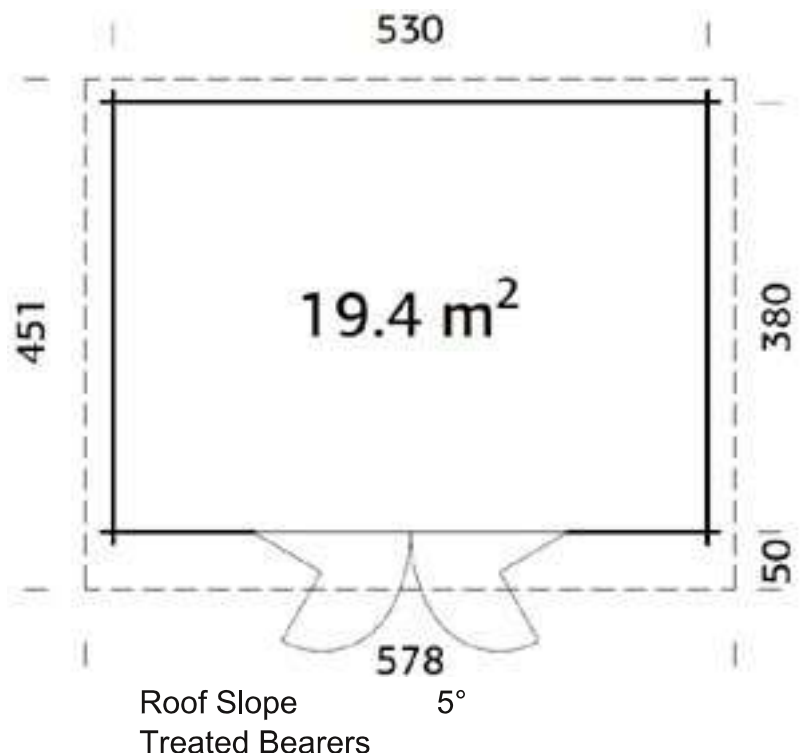

Quality Joinery

Large Bi-Fold
Modern Style
Doors

Dimensions

Wall Height 2.11m
 Ridge Height 2.45m
 Internal Cabin Size 4.412 x 2.912m
 Thickness of Glass 4-9-4mm

Windows & Doors

Bifold Doors (1) 265 x 183cm
 Double Glazed As Standard
 Toughened Glass 4-9-4
 3 Way adjustable Door hinges

Roof / Floor Boards 19mm
 Roof Surface 19.2m³

Roof Slope 5°
 Treated Bearers

Woking Garden Buildings Show Site

1st Choice Leisure Buildings
 Sutton Green Garden Centre,
 Whitmoor Ln, Sutton Green,
 Guildford, Surrey. GU4 7QA
 Phone 01483 237550

Phone (0333) 800 8880
www.leisurebuildings.com
trentan@leisurebuildings.com

Trentan 'Lambourn 2' Log Cabin

Size 530 x 380

44mm Logs

Five Year
Guarantee

Double Glazed

EPDM Roofing
Option

Assembly Service

Quality Joinery

Large Bi-Fold
Modern Style
Doors

Dimensions

Wall Height 2.00m
Ridge Height 2.49m
Internal Cabin Size 5.212 x 3.712m
Thickness of Glass 4-9-4mm

Windows & Doors

Bifold Doors (1) 265 x 183cm
Double Glazed As Standard
Toughened Glass 4-9-4
Opens Outwards
3 Way adjustable Door hinges
Roof / Floor Boards 19mm
Roof Surface 42m³