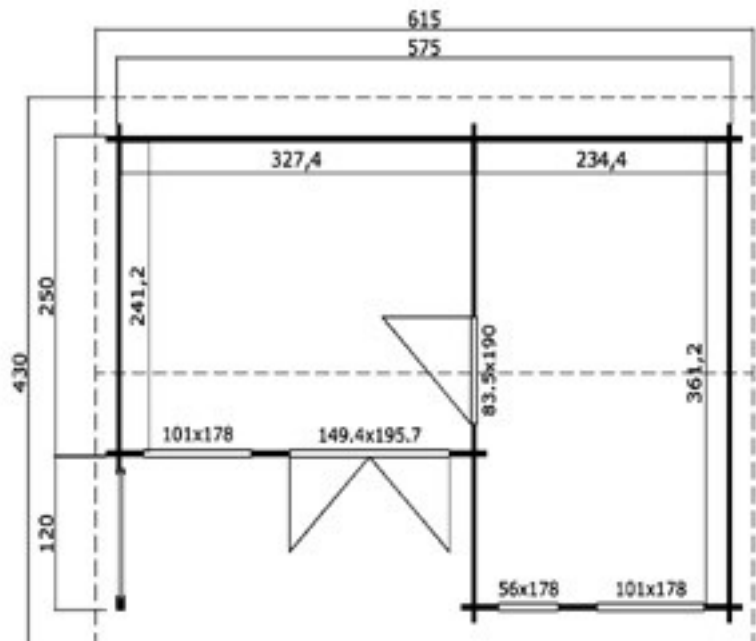

Phone (0333) 800 8880
 www.leisurebuildings.com
 trentan@leisurebuildings.com

Trentan 'Mayford' Multi Room Cabin

Size 575 x 370

44mm Logs

Five Year
Guarantee

Double Glazed

Roof Tiles
Included

Assembly Service

Quality Joinery

Contemporary
Glazing

Dimensions

Floor Area	16.47 m ²
Roof Dimensions	4.3m x 6.15m
Cubic Volume	38.02m ³
Wall Height	2.11m
Ridge Height	2.58m
Front Overhang	30cm
Main Cabin Size	3.612 x 2.344m

Windows & Doors

Double Doors (1)	149 x 195cm
Single Door (1)	83 x 190cm
Single Opener (1)	56 x 178cm
Fixed Windows (2)	101 x 178cm
Double Glazed As Standard	
3 Way adjustable Door hinges	

Roof / Floor Boards	18mm
Roof Surface	27.06m ³