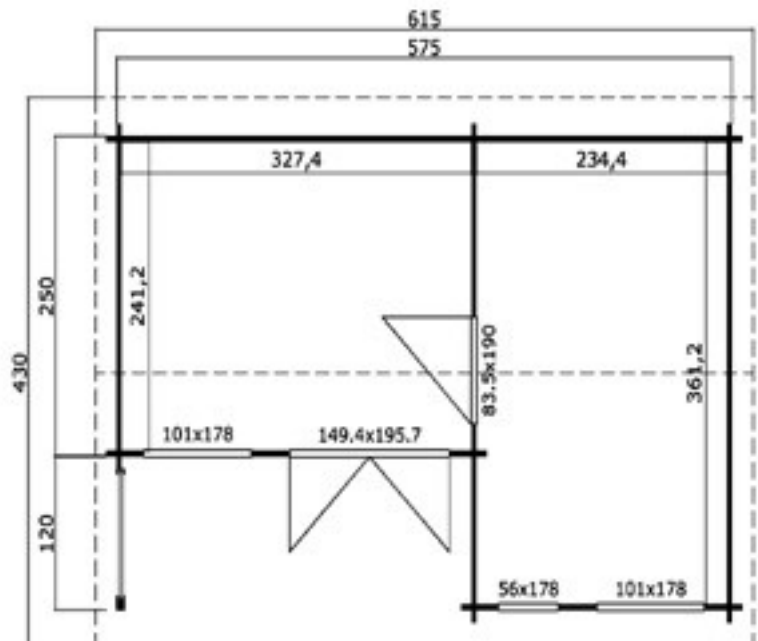

Phone (0333) 800 8880
 www.leisurebuildings.com
 trentan@leisurebuildings.com

Trentan 'Mayford' Multi Room Cabin

Size 575 x 370

44mm Logs

Five Year
Guarantee

Double Glazed

Roof Tiles
Included

Assembly Service

Quality Joinery

Contemporary
Glazing

Dimensions

Floor Area	16.47 m ²
Roof Dimensions	4.3m x 6.15m
Cubic Volume	38.02m ³
Wall Height	2.11m
Ridge Height	2.58m
Front Overhang	30cm
Main Cabin Size	3.612 x 2.344m

Windows & Doors

Double Doors (1)	149 x 195cm
Single Door (1)	83 x 190cm
Single Opener (1)	56 x 178cm
Fixed Windows (2)	101 x 178cm
Double Glazed As Standard	
3 Way adjustable Door hinges	

Roof / Floor Boards	18mm
Roof Surface	27.06m ³