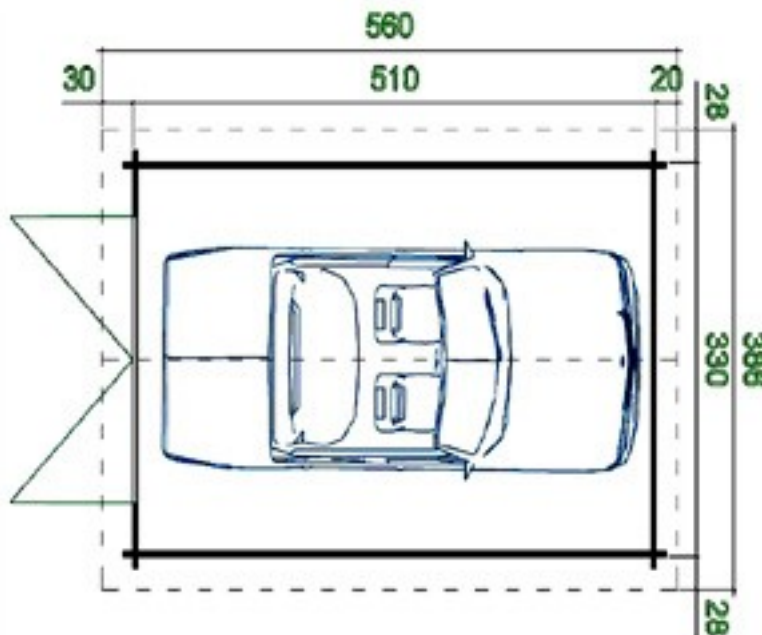

Phone (0333) 800 8880
 www.leisurebuildings.com
 trentan@leisurebuildings.com

Trentan 'Mitcham' Log Cabin Garage

330x 510cm

44mm Logs

Five Year
Guarantee

Garage Doors

Roof Tiles
Included

Assembly Service

Quality Joinery

Dimensions

Floor Area	16.10 m ²
Roof Dimensions	3.86 x 5.64m apx.
Cubic Volume	38.08m ³
Wall Height	2.11m
Ridge Height	2.72m
Front Overhang	30cm
Internal Cabin Size	3.212 x 5.012m

Windows & Doors

Double Doors (1) 239 x 202cm
 Windows (0)
 Strong strap hinges

Roof Boards 18 mm
 Roof Surface 22.4m³

Roof Slope 17½°

Woking Garden Buildings Show Site

1st Choice Leisure Buildings
 Sutton Green Garden Centre,
 Whitmoor Ln, Sutton Green,
 Guildford, Surrey. GU4 7QA
 Phone 01483 237550