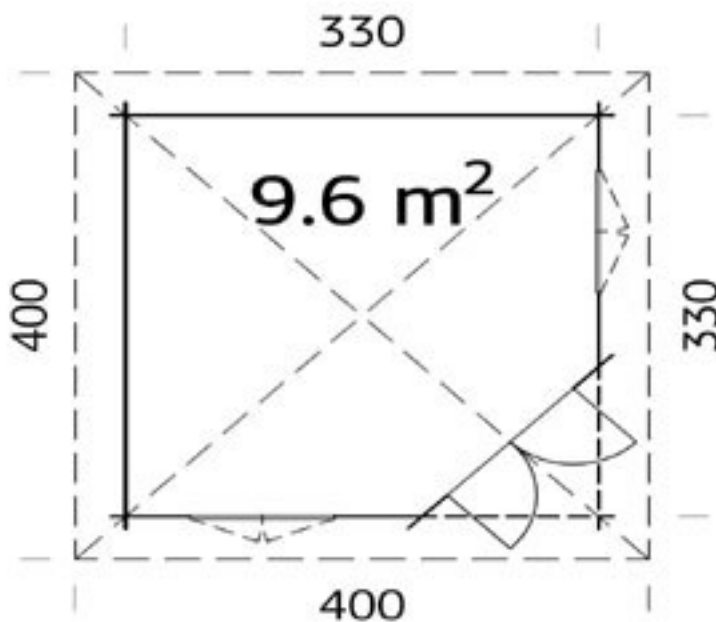

Dimensions

Wall Height 2.22m
 Ridge Height 3.03cm
 Internal Cabin Size 2.712 x 2.712m
 (not including corner cut off)
 Thickness of Glass 3-6-3mm

Windows & Doors

Double Doors (1) 114 x 186cm
 Double Window (2) 90 x 123cm
 Double Glazed As Standard
 Opens Outwards
 3 Way adjustable Door hinges
 Roof / Floor Boards 19mm
 Roof Surface 8.4m³

Trentan 'Mortimer 2' Log Cabin

Size 330 x 330

- 44mm Logs
- Five Year Guarantee
- Double Glazed
- Felt Tiles Included
- Assembly Service
- Quality Joinery
- Georgian or Classic Style Glazing

Dimensions

Wall Height 2.33m
 Ridge Height 3.25cm
 Internal Cabin Size 3.212 x 3.212m
 (not including corner cut off)
 Thickness of Glass 3-6-3mm

Windows & Doors

Double Doors (1) 114 x 186cm
 Double Window (2) 90 x 123cm
 Double Glazed As Standard
 Opens Outwards
 3 Way adjustable Door hinges
 Roof / Floor Boards 19mm
 Roof Surface 17m³

Roof Slope 25°
 Treated Bearers