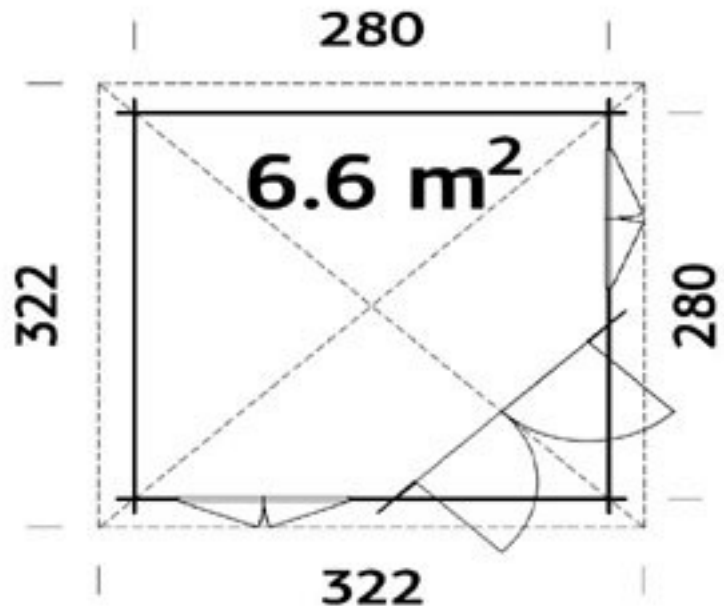

Phone (0333) 800 8880
www.leisurebuildings.com
trentan@leisurebuildings.com

Trentan 'Mortimer 1' Log Cabin

Size 280 x 280

- 44mm Logs
- Five Year Guarantee
- Double Glazed
- Felt Tiles Included
- Assembly Service
- Quality Joinery
- Georgian or Classic Style Windows

Dimensions

Wall Height 2.22m
 Ridge Height 3.03cm
 Internal Cabin Size 2.712 x 2.712m
 (not including corner cut off)
 Thickness of Glass 3-6-3mm

Windows & Doors

Double Doors (1) 114 x 186cm
 Double Window (2) 90 x 123cm
 Double Glazed As Standard
 Opens Outwards
 3 Way adjustable Door hinges
 Roof / Floor Boards 19mm
 Roof Surface 8.4m³

Trentan 'Mortimer 2' Log Cabin

Size 330 x 330

- 44mm Logs
- Five Year Guarantee
- Double Glazed
- Felt Tiles Included
- Assembly Service
- Quality Joinery
- Georgian or Classic Style Glazing

Dimensions

Wall Height 2.33m
 Ridge Height 3.25cm
 Internal Cabin Size 3.212 x 3.212m
 (not including corner cut off)
 Thickness of Glass 3-6-3mm

Windows & Doors

Double Doors (1) 114 x 186cm
 Double Window (2) 90 x 123cm
 Double Glazed As Standard
 Opens Outwards
 3 Way adjustable Door hinges
 Roof / Floor Boards 19mm
 Roof Surface 17m³

Roof Slope 25°
 Treated Bearers