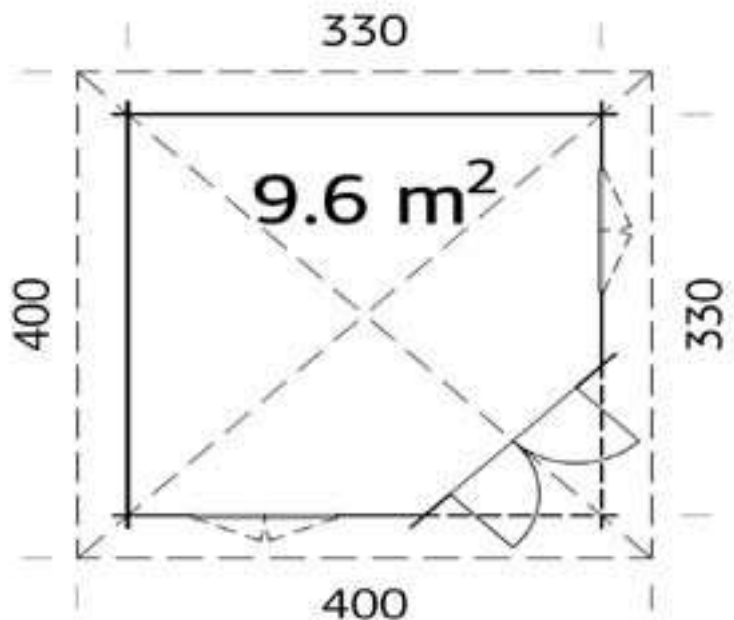

Windows & Doors

Double Doors (1) 114 x 186cm
Double Window (2) 90 x 123cm
Double Glazed As Standard
Opens Outwards
3 Way adjustable Door hinges
Roof / Floor Boards 19mm
Roof Surface 8.4m³

Roof Slope 25°
Treated Bearers

Georgian or
Classic Style
Glazing

Dimensions

Wall Height 2.33m
 Ridge Height 3.25m
 Internal Cabin Size 3.212 x 3.212m
 (not including corner cut off)
 Thickness of Glass 3-6-3mm

Windows & Doors

Double Doors (1) 114 x 186cm
 Double Window (2) 90 x 123cm
 Double Glazed As Standard
 Opens Outwards
 3 Way adjustable Door hinges
 Roof / Floor Boards 19mm
 Roof Surface 17m³