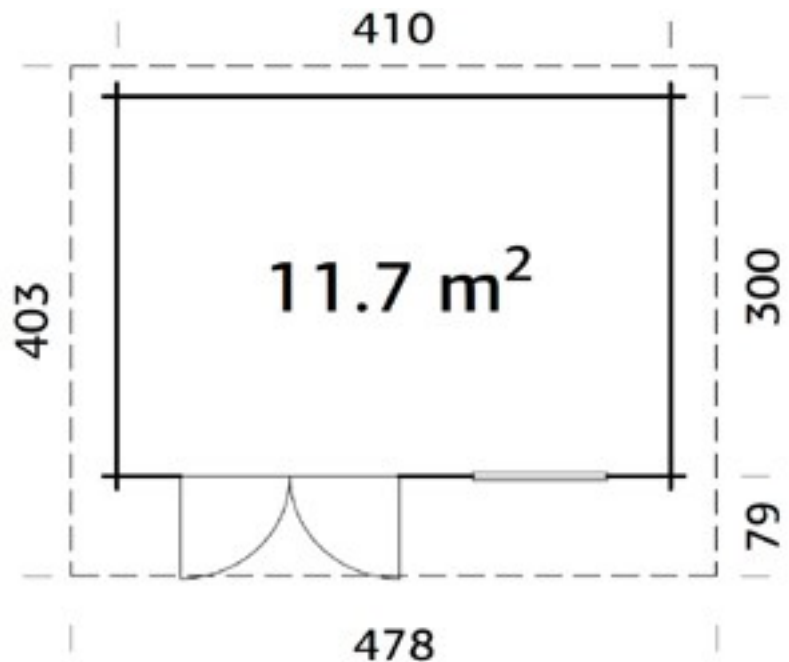

Phone (0333) 800 8880
 www.leisurebuildings.com
 trentan@leisurebuildings.com

Trentan 'Newbury' Log Cabin

Size 410 x 300

- 44mm Logs
- Five Year Guarantee
- Double Glazed
- EPDM Roofing Option
- Assembly Service
- Quality Joinery
- Contemporary Style Glazing

Dimensions

Wall Height 2.22m
 Ridge Height 2.46m
 Internal Cabin Size 4.012 x 2.912m
 Toughened Glass 4-9-4mm

Windows & Doors

Double Doors (1) 151 x 183cm
 Fixed Window (1) 90 x 168cm
 Double Glazed As Standard
 3 Way adjustable Door hinges

Roof / Floor Boards 19mm
 Roof Surface 18.6m³

Roof Slope 2°
 Treated Bearers

Woking Garden Buildings Show Site

1st Choice Leisure Buildings
 Sutton Green Garden Centre,
 Whitmoor Ln, Sutton Green,
 Guildford, Surrey. GU4 7QA
 Phone 01483 237550