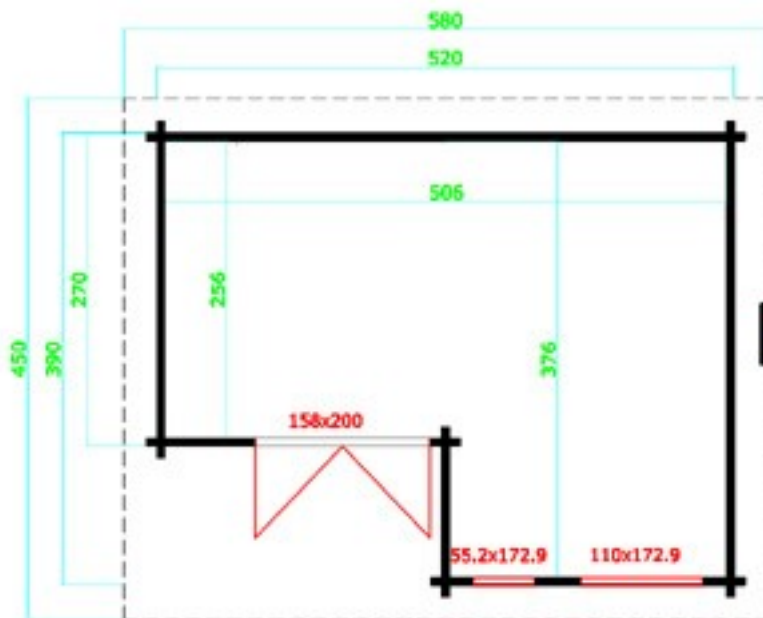

Phone (0333) 800 8880
 www.leisurebuildings.com
 trentan@leisurebuildings.com

Trentan 'Ockham 1' Log Cabin

Size 520 x 390

- 70mm Logs
- Five Year Guarantee
- Double Glazed
- EPDM Roofing Option
- Assembly Service
- Quality Joinery
- Contemporary Style Glass

Dimensions

Floor Area	15.9m ²
Roof Dimensions	5.8 x 4.5m
Cubic Volume	38m ³
Wall Height	2.31m
Ridge Height	2.46m
Front Overhang	30cm
Internal Cabin Size	5.06 x 3.76m

Windows & Doors

- Double Doors (1) 158 x 200cm
- Double Window (1) 110 x 173cm
- Single Windows (1) 55 x 173cm
- Windows Opens Inwards
- Double Glazed As Standard
- 3 Way adjustable Door hinges

Roof / Floor Boards	18mm / 28mm
Roof Surface	26.2m ³

Roof Slope	2°
Treated Bearers	70 x 45mm

Woking Garden Buildings Show Site

1st Choice Leisure Buildings
 Sutton Green Garden Centre,
 Whitmoor Ln, Sutton Green,
 Guildford, Surrey. GU4 7QA
 Phone 01483 237550