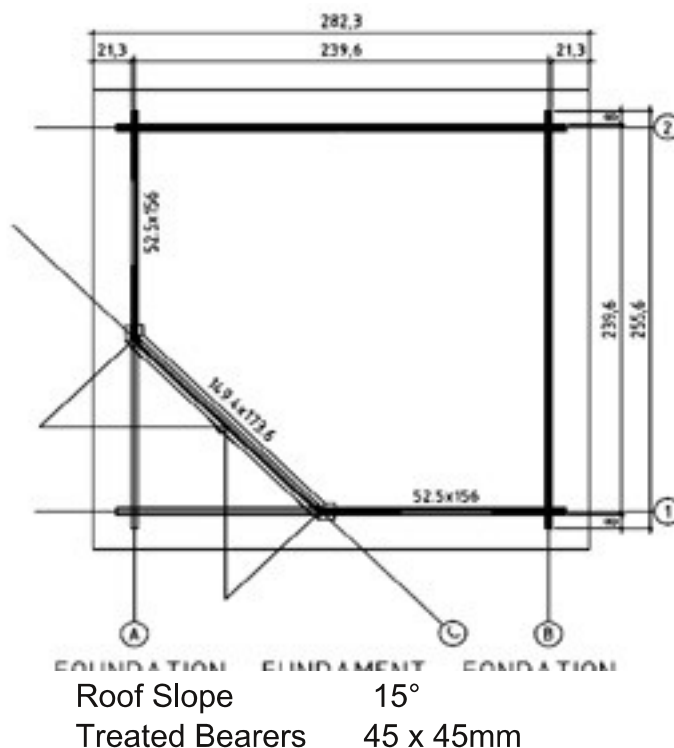

Phone (0333) 800 8880
 www.leisurebuildings.com
 trentan@leisurebuildings.com

Trentan 'Ottershaw' Corner Log Cabin Size 240 x 240

40mm Logs

Five Year
Guarantee

Double Glazed

Felt Tiles Included

Assembly Service

Quality Joinery

Modern Style
Windows

Dimensions

Floor Area	4.8m ²
Roof Dimensions	2.82m x 2.82m
Cubic Volume	10.7m ³
Wall Height	2.05m
Ridge Height	2.45m
Front Overhang	21cm
Internal Cabin Size	2.32 x 2.32m

Windows & Doors

Double Doors (1)	149 x 173cm
Single Window (2)	53 x 156cm
Double Glazed As Standard	
Opens Inwards	
3 Way adjustable Door hinges	
Roof / Floor Boards	18mm
Roof Surface	8.25m ³

Woking Garden Buildings Show Site