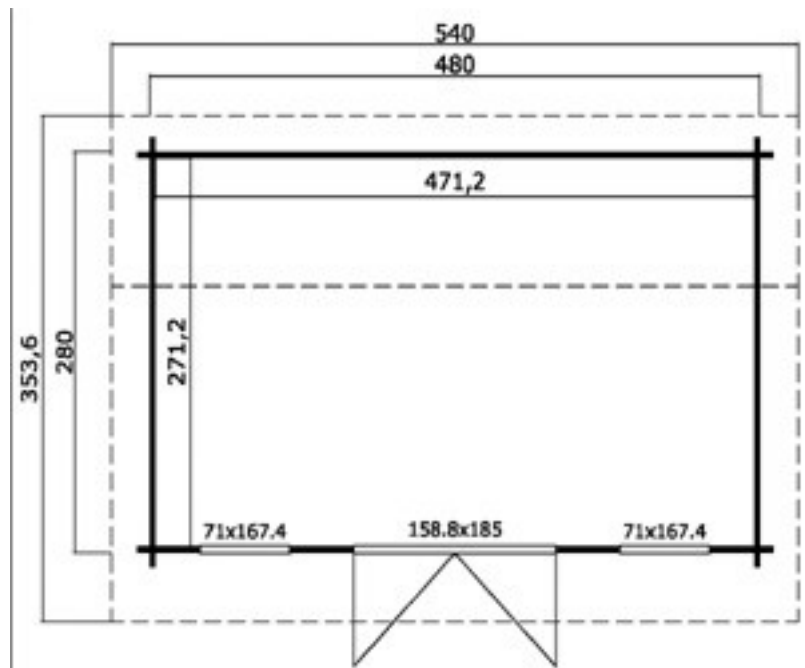

Phone (0333) 800 8880
 www.leisurebuildings.com
 trentan@leisurebuildings.com

Trentan 'Oxshot' Offset Log Cabin

Size 480 X 280

- 44mm Logs
- Five Year Guarantee
- Double Glazed
- Roof Tiles Included
- Assembly Service
- Quality Joinery
- Contemporary Style Glazing

Dimensions

Floor Area	12.78m ²
Roof Dimensions	5.4m x 3.54m
Cubic Volume	28.01m ³
Wall Height	2.0m
Ridge Height	2.48m
Front Overhang	49cm
Internal Cabin Size	4.712 x 2.712m

Windows & Doors

Double Doors (1) 158 x 185cm
 Single Windows (2) 71 x 167cm
 Windows Opens Outwards
 Double Glazed As Standard
 3 Way adjustable Door hinges

Roof / Floor Boards	18mm
Roof Surface	19.98m ³

Roof Slope	23.7 - 12°
Treated Bearers	45 x 45mm

Woking Garden Buildings Show Site

1st Choice Leisure Buildings
 Sutton Green Garden Centre,
 Whitmoor Ln, Sutton Green,
 Guildford, Surrey. GU4 7QA
 Phone 01483 237550