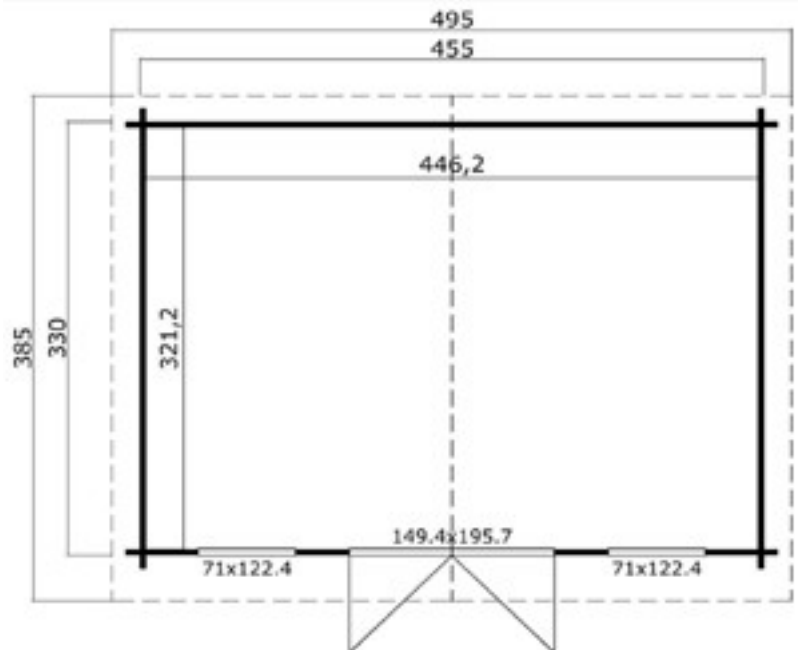

Phone (0333) 800 8880
 www.leisurebuildings.com
 trentan@leisurebuildings.com

Trentan 'Pirbright' Log Cabin

Size 445 x 330

44mm Logs

Five Year Guarantee

Double Glazed

EPDM Roofing Option

Assembly Service

Quality Joinery

Georgian Or Classic Glazing

Dimensions

Floor Area	14.33m ²
Roof Dimensions	4.95 x 3.85m
Cubic Volume	31.86m ³
Wall Height	2.11m
Ridge Height	2.48m
Front Overhang	20cm
Internal Cabin Size	4.462 x 3.212m

Windows & Doors

Double Doors (1) 149 x 196cm
 Single Openers (2) 71 x 122cm
 Double Glazed As Standard
 Opens Inwards
 3 Way adjustable Door hinges

Roof / Floor Boards	18mm
Roof Surface	19.11m ³

Roof Slope	4°
Treated Bearers	70 x 45mm