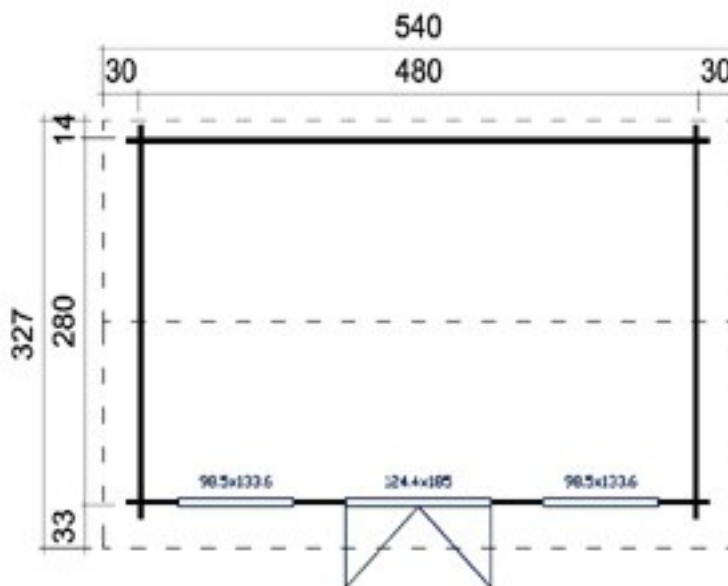

## Trentan 'Puttenham' Log Cabin

Size 480 x 280

44mm Logs

Five Year  
Guarantee

Double Glazed

Roof Tiles  
Included

Assembly Service

Quality Joinery

### Dimensions

Floor Area	12.8 m <sup>2</sup>
Roof Dimensions	5.4 x 3.46m
Cubic Volume	28.1m <sup>3</sup>
Wall Height	2.00m
Ridge Height	2.457m
Front Overhang	33cm
Internal Cabin Size	4.712 x 2.712m

### Windows & Doors

Double Doors (1)	124 x 185cm
Double Window (2)	98 x 133cm
Inward Opening Windows	
Double Glazed As Standard	
3 Way adjustable Door hinges	

Roof / Floor Boards	18 mm	Roof Slope	16°
Roof Surface	19.44m <sup>3</sup>	Treated Bearers	45 x 45mm