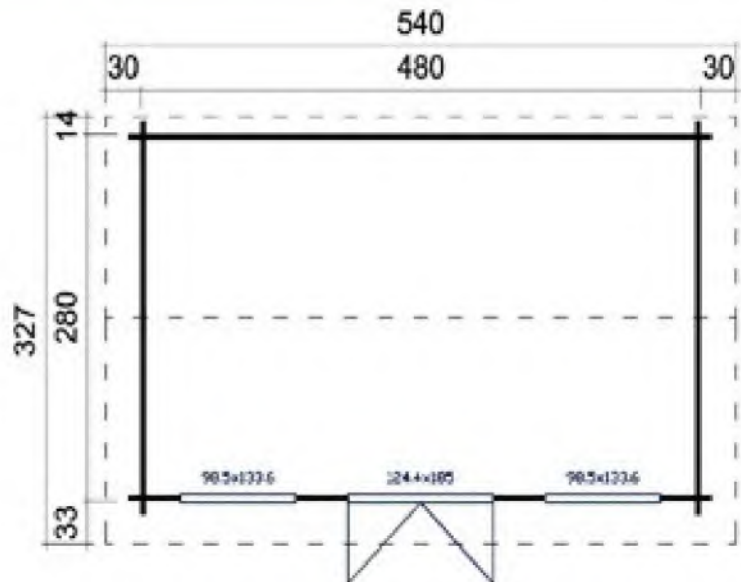

Phone (0333) 800 8880
 www.leisurebuildings.com
 trentan@leisurebuildings.com

Trentan 'Puttenham' Log Cabin

Size 480 x 280

- 44mm Logs
- Five Year Guarantee
- Double Glazed
- Roof Tiles Included
- Assembly Service
- Quality Joinery
- Georgian or Classic Glazing

Dimensions

Floor Area	12.8 m ²
Roof Dimensions	5.4 x 3.46m
Cubic Volume	28.1m ³
Wall Height	2.00m
Ridge Height	2.457m
Front Overhang	33cm
Internal Cabin Size	4.712 x 2.712m

Windows & Doors

Double Doors (1)	124 x 185cm
Double Window (2)	98 x 133cm
Inward Opening Windows	
Double Glazed As Standard	
3 Way adjustable Door hinges	

Roof / Floor Boards	18 mm	Roof Slope	16°
Roof Surface	19.44m ³	Treated Bearers	45 x 45mm

Woking Garden Buildings Show Site

1st Choice Leisure Buildings
 Sutton Green Garden Centre,
 Whitmoor Ln, Sutton Green,
 Guildford, Surrey. GU4 7QA
 Phone 01483 237550