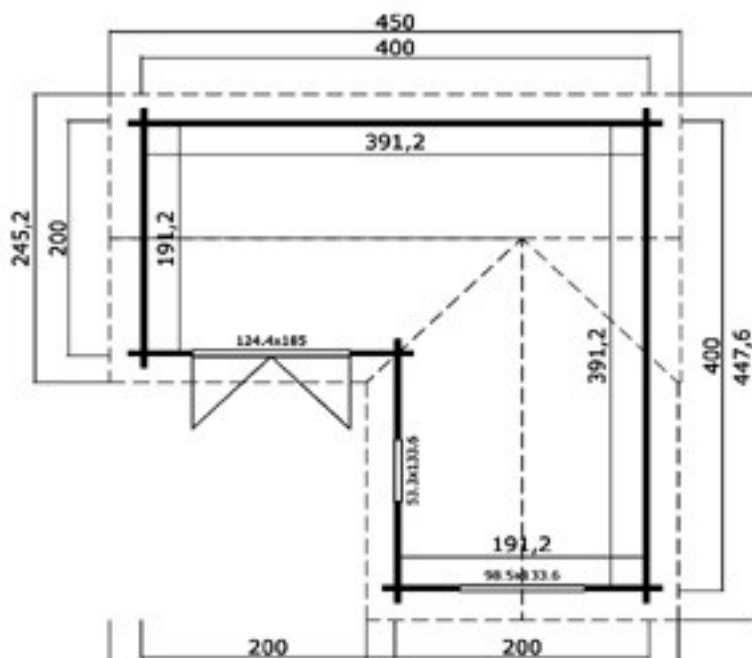

Phone (0333) 800 8880
 www.leisurebuildings.com
 trentan@leisurebuildings.com

Trentan 'Pyrford' L Shape Log Cabin

Size 400x400

44mm Logs

Five Year
Guarantee

Double Glazed

Roof Tiles
Included

Assembly Service

Quality Joinery

Georgian or
Classic Glazing

Dimensions

Floor Area	11,3 m ²
Roof Dimensions	4.5m x 4.48m
Cubic Volume	25.76m ³
Wall Height	2.11m
Ridge Height	2.52m
Front Overhang	49cm
Internal Cabin Size	See Drawing

Windows & Doors

Double Doors (1)	124 x 185cm
Single Window (1)	53 x 133cm
Double Window (1)	98 x 133cm
Inward Opening Windows	
Double Glazed As Standard	
3 Way adjustable Door hinges	

Roof / Floor Boards	18 mm
Roof Surface	17.52m ³