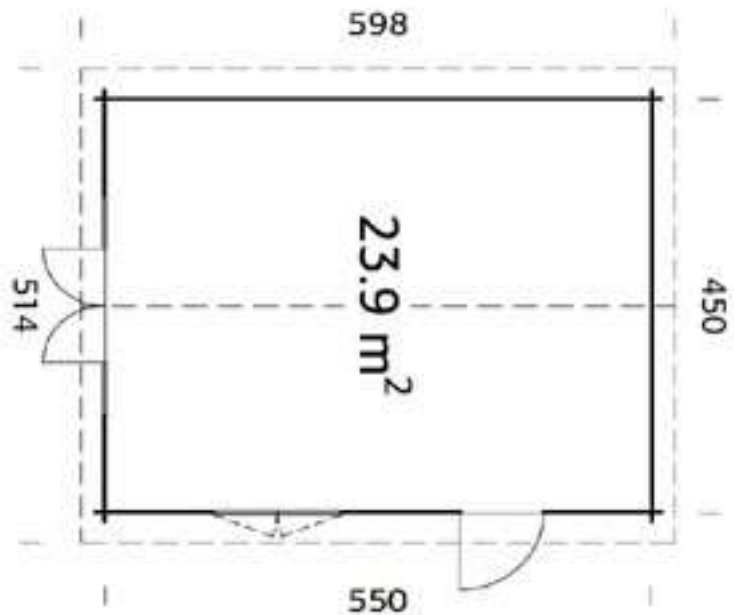

### Dimensions

Wall Height 2.17m  
 Ridge Height 2.78cm  
 Internal Cabin Size 3.512 x 5.412m  
 Thickness of Glass 3-6-3mm

### Dimensions

Wall Height 2.17m  
 Ridge Height 2.9m  
 Internal Cabin Size 4.412 x 5.412m  
 Thickness of Glass 3-6-3mm

### Windows & Doors

Single Door (1) 73 x 175cm  
 Double Doors (1) 114 x 186cm  
 Double Window (1) 119 x 89cm  
 Double Glazed As Standard  
 Opens Outwards  
 3 Way adjustable Door hinges

Roof / Floor Boards 19mm  
 Roof Surface 31.7m<sup>3</sup>

### Dimensions

Wall Height 2.30m  
Ridge Height 3.14m  
Roof Size 5.96 x 6.22m  
Internal Cabin Size 5.26 x 5.26m  
Thickness of Glass 3-9-3mm