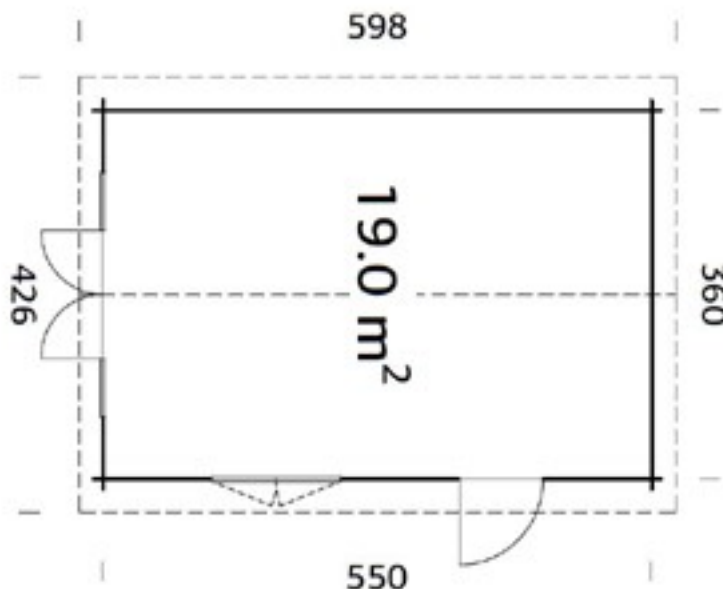

### Dimensions

Wall Height 2.17m  
 Ridge Height 2.78cm  
 Internal Cabin Size 3.512 x 5.412m  
 Thickness of Glass 3-6-3mm

### Windows & Doors

Single Door (1) 73 x 175cm  
 Double Doors (1) 114 x 186cm  
 Double Window (2) 119 x 89cm  
 Double Glazed As Standard  
 Opens Outwards  
 3 Way adjustable Door hinges

Roof / Floor Boards 19mm  
 Roof Surface 26.3m<sup>3</sup>

### Dimensions

Wall Height 2.17m  
 Ridge Height 2.9m  
 Internal Cabin Size 4.412 x 5.412m  
 Thickness of Glass 3-6-3mm

### Dimensions

Wall Height 2.30m  
 Ridge Height 3.14m  
 Roof Size 5.96 x 6.22m  
 Internal Cabin Size 5.26 x 5.26m  
 Thickness of Glass 3-9-3mm