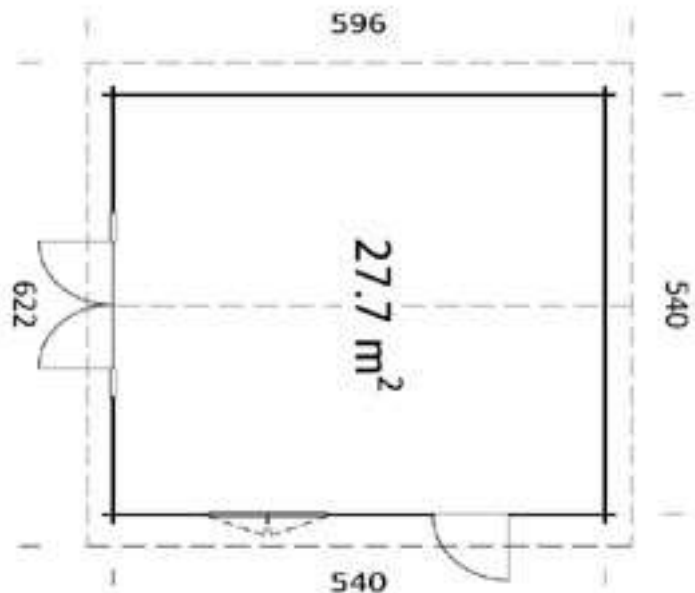

### Dimensions

Wall Height 2.17m  
 Ridge Height 2.9m  
 Internal Cabin Size 4.412 x 5.412m  
 Thickness of Glass 3-6-3mm

## Trentan 'Reading 3' Log Cabin

Size 540 x 540

70mm Logs

Five Year  
Guarantee

Double Glazed

Felt Tiles Included

Assembly Service

Quality Joinery

### Dimensions

Wall Height 2.30m  
Ridge Height 3.14m  
Roof Size 5.96 x 6.22m  
Internal Cabin Size 5.26 x 5.26m  
Thickness of Glass 3-9-3mm

### Windows & Doors

Single Door (1) 73 x 175cm  
Double Doors (1) 114 x 186cm  
Double Window (1) 117 x 92cm  
Double Glazed As Standard  
Opens Outwards  
3 Way adjustable Door hinges  
Roof / Floor Boards 19mm  
Roof Surface 37.8m<sup>3</sup>