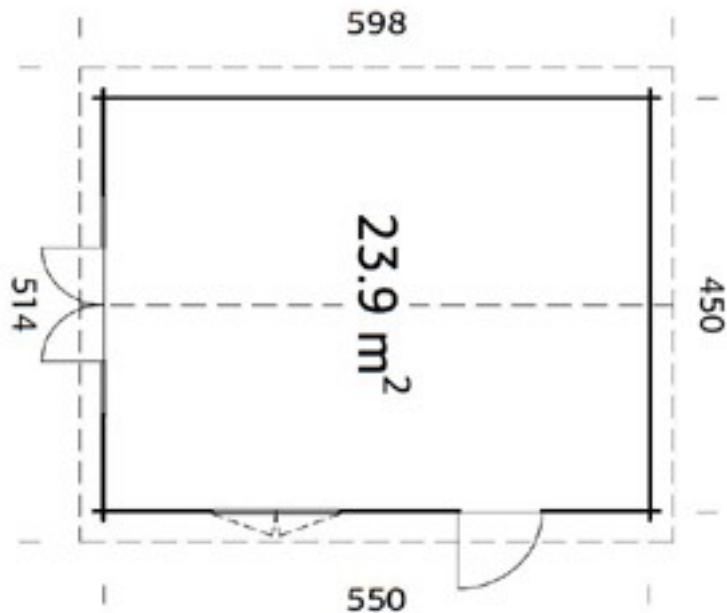

### Dimensions

Wall Height 2.17m  
 Ridge Height 2.78cm  
 Internal Cabin Size 3.512 x 5.412m  
 Thickness of Glass 3-6-3mm

## Trentan 'Reading 2' Log Cabin

Size 450 x 550

- 44mm Logs
- Five Year Guarantee
- Double Glazed
- Felt Tiles Included
- Assembly Service
- Quality Joinery
- Georgian or Classic Style Glazing

### Dimensions

Wall Height 2.17m  
 Ridge Height 2.9m  
 Internal Cabin Size 4.412 x 5.412m  
 Thickness of Glass 3-6-3mm

### Windows & Doors

Single Door (1) 73 x 175cm  
 Double Doors (1) 114 x 186cm  
 Double Window (1) 119 x 89cm  
 Double Glazed As Standard  
 Opens Outwards  
 3 Way adjustable Door hinges

Roof / Floor Boards 19mm  
 Roof Surface 31.7m<sup>3</sup>