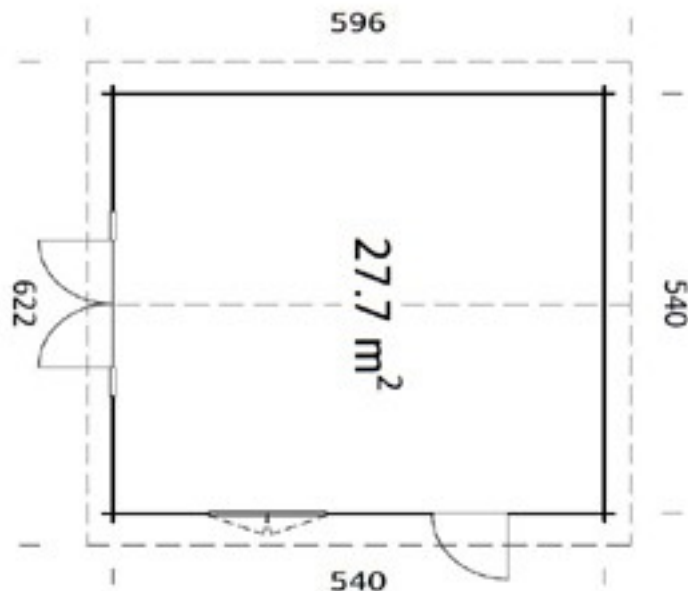

### Dimensions

Wall Height 2.17m  
 Ridge Height 2.9m  
 Internal Cabin Size 4.412 x 5.412m  
 Thickness of Glass 3-6-3mm

## Trentan 'Reading 3' Log Cabin

Size 540 x 540

- 70mm Logs
- Five Year Guarantee
- Double Glazed
- Felt Tiles Included
- Assembly Service
- Quality Joinery
- Georgian or Clazing

### Dimensions

Wall Height 2.30m  
 Ridge Height 3.14m  
 Roof Size 5.96 x 6.22m  
 Internal Cabin Size 5.26 x 5.26m  
 Thickness of Glass 3-9-3mm

### Windows & Doors

Single Door (1) 73 x 175cm  
 Double Doors (1) 114 x 186cm  
 Double Window (1) 117 x 92cm  
 Double Glazed As Standard  
 Opens Outwards  
 3 Way adjustable Door hinges  
 Roof / Floor Boards 19mm  
 Roof Surface 37.8m<sup>3</sup>