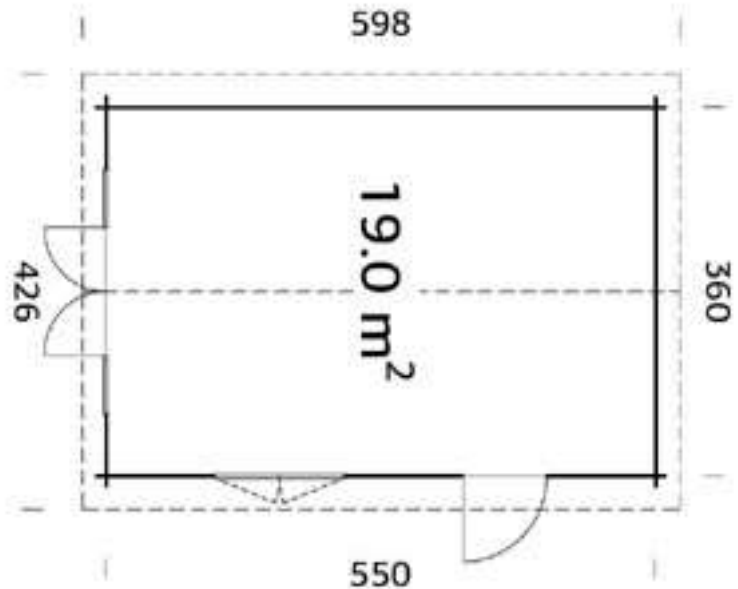

### Dimensions

Wall Height 2.17m  
 Ridge Height 2.78cm  
 Internal Cabin Size 3.512 x 5.412m  
 Thickness of Glass 3-6-3mm

### Windows & Doors

Single Door (1) 73 x 175cm  
 Double Doors (1) 114 x 186cm  
 Double Window (2) 119 x 89cm  
 Double Glazed As Standard  
 Opens Outwards  
 3 Way adjustable Door hinges

Roof / Floor Boards 19mm  
 Roof Surface 26.3m<sup>3</sup>

### Dimensions

Wall Height 2.17m  
 Ridge Height 2.9m  
 Internal Cabin Size 4.412 x 5.412m  
 Thickness of Glass 3-6-3mm

### Dimensions

Wall Height 2.30m  
Ridge Height 3.14m  
Roof Size 5.96 x 6.22m  
Internal Cabin Size 5.26 x 5.26m  
Thickness of Glass 3-9-3mm